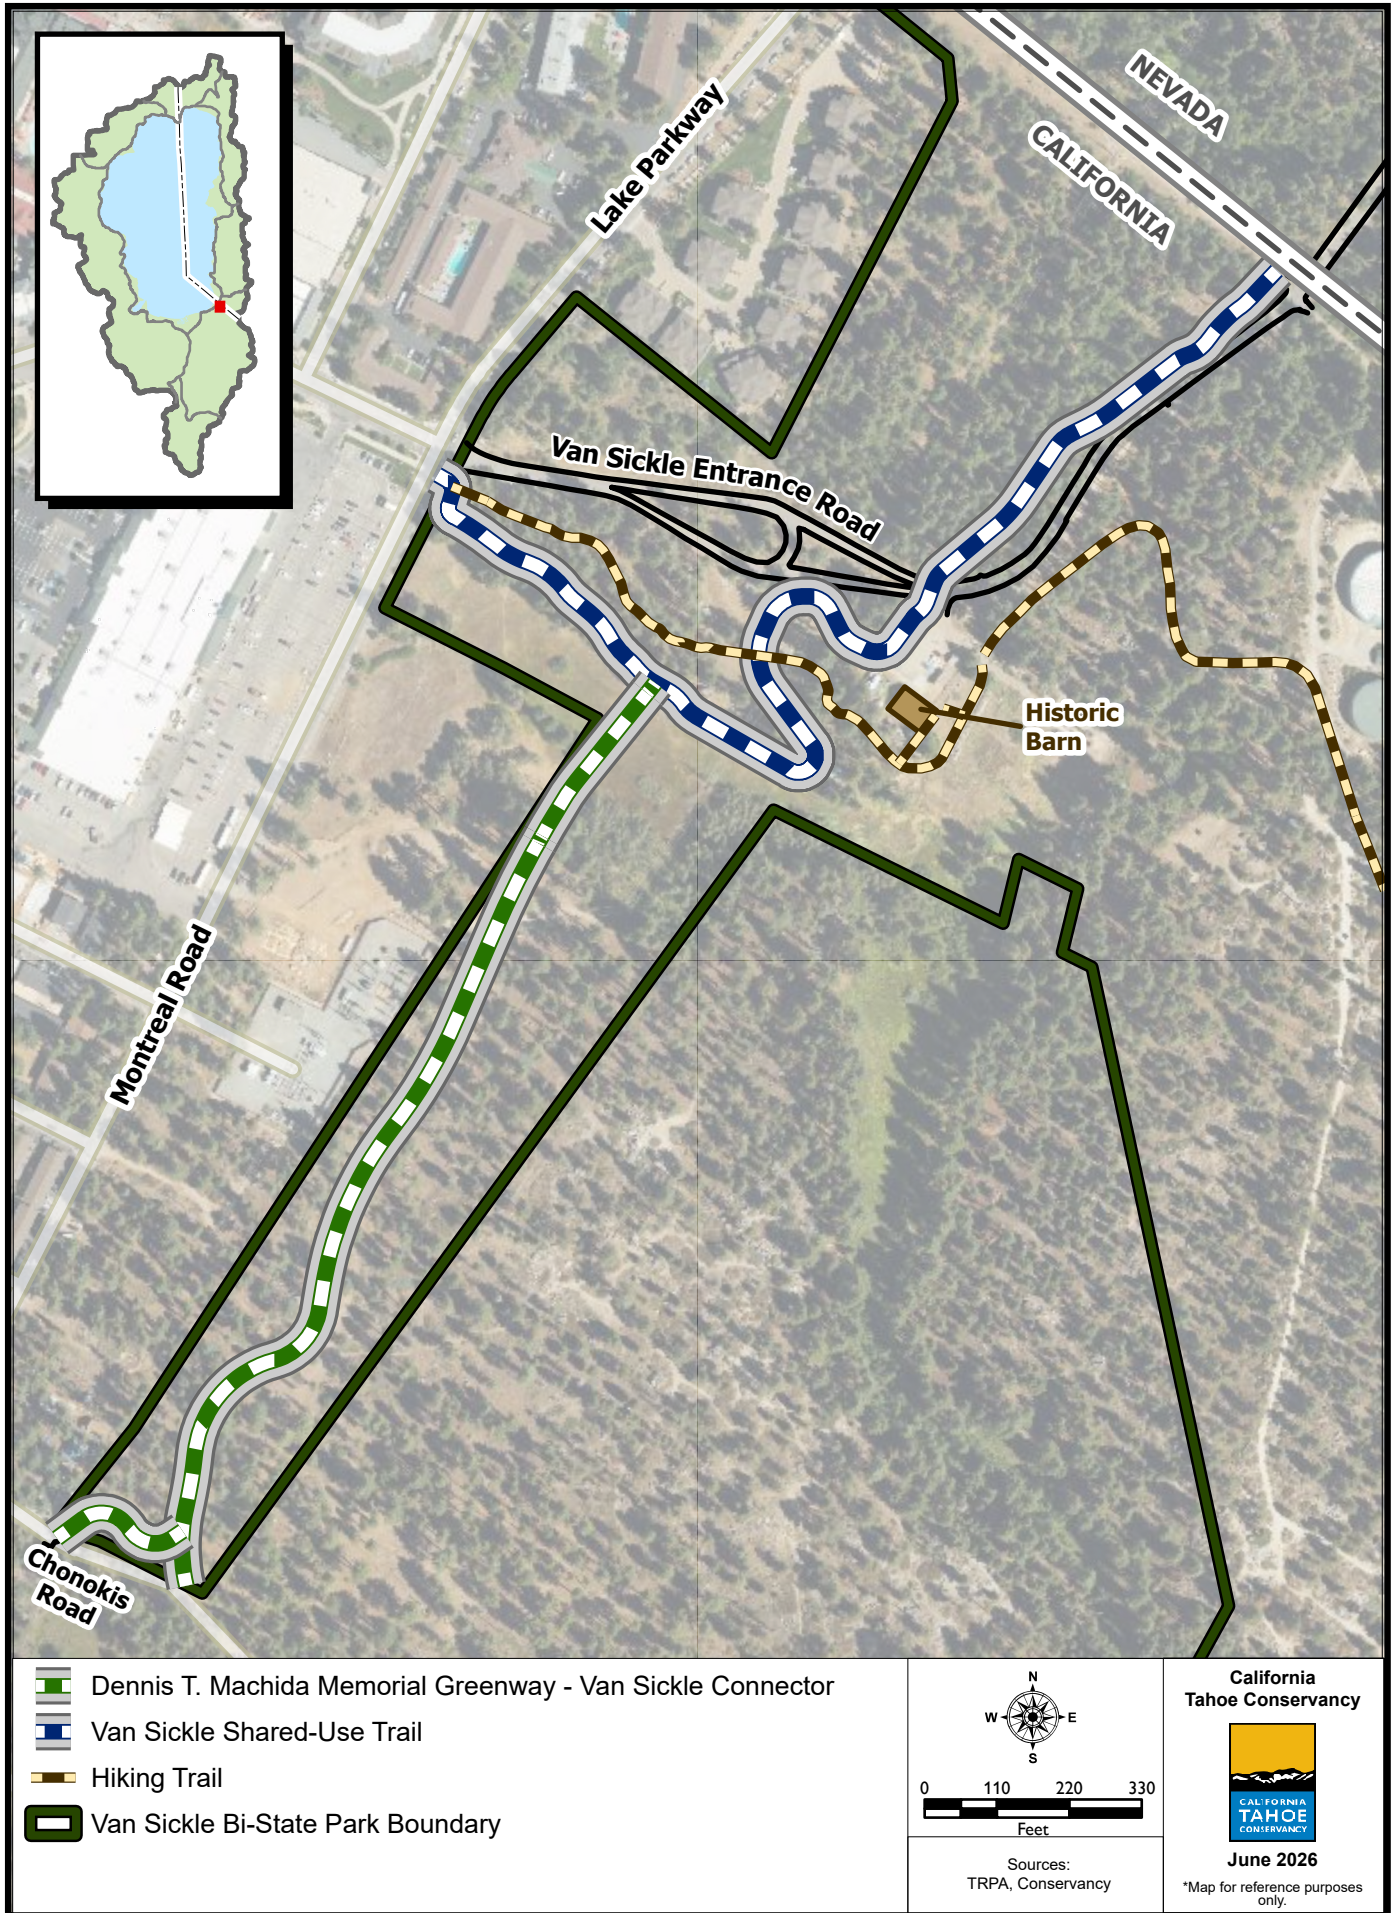

ITEM 7. VAN SICKLE BI-STATE PARK SAFETY AND EQUITABLE ACCESS IMPROVEMENTS PROJECT AND DENNIS T. MACHIDA MEMORIAL GREENWAY - VAN SICKLE CONNECTOR

Exhibit A - Greenway Connector Location Map

-  Dennis T. Machida Memorial Greenway - Van Sickle Connector
-  Van Sickle Shared-Use Trail
-  Hiking Trail
-  Van Sickle Bi-State Park Boundary

Sources:
TRPA, Conservancy

California
Tahoe Conservancy

June 2026

*Map for reference purposes only.