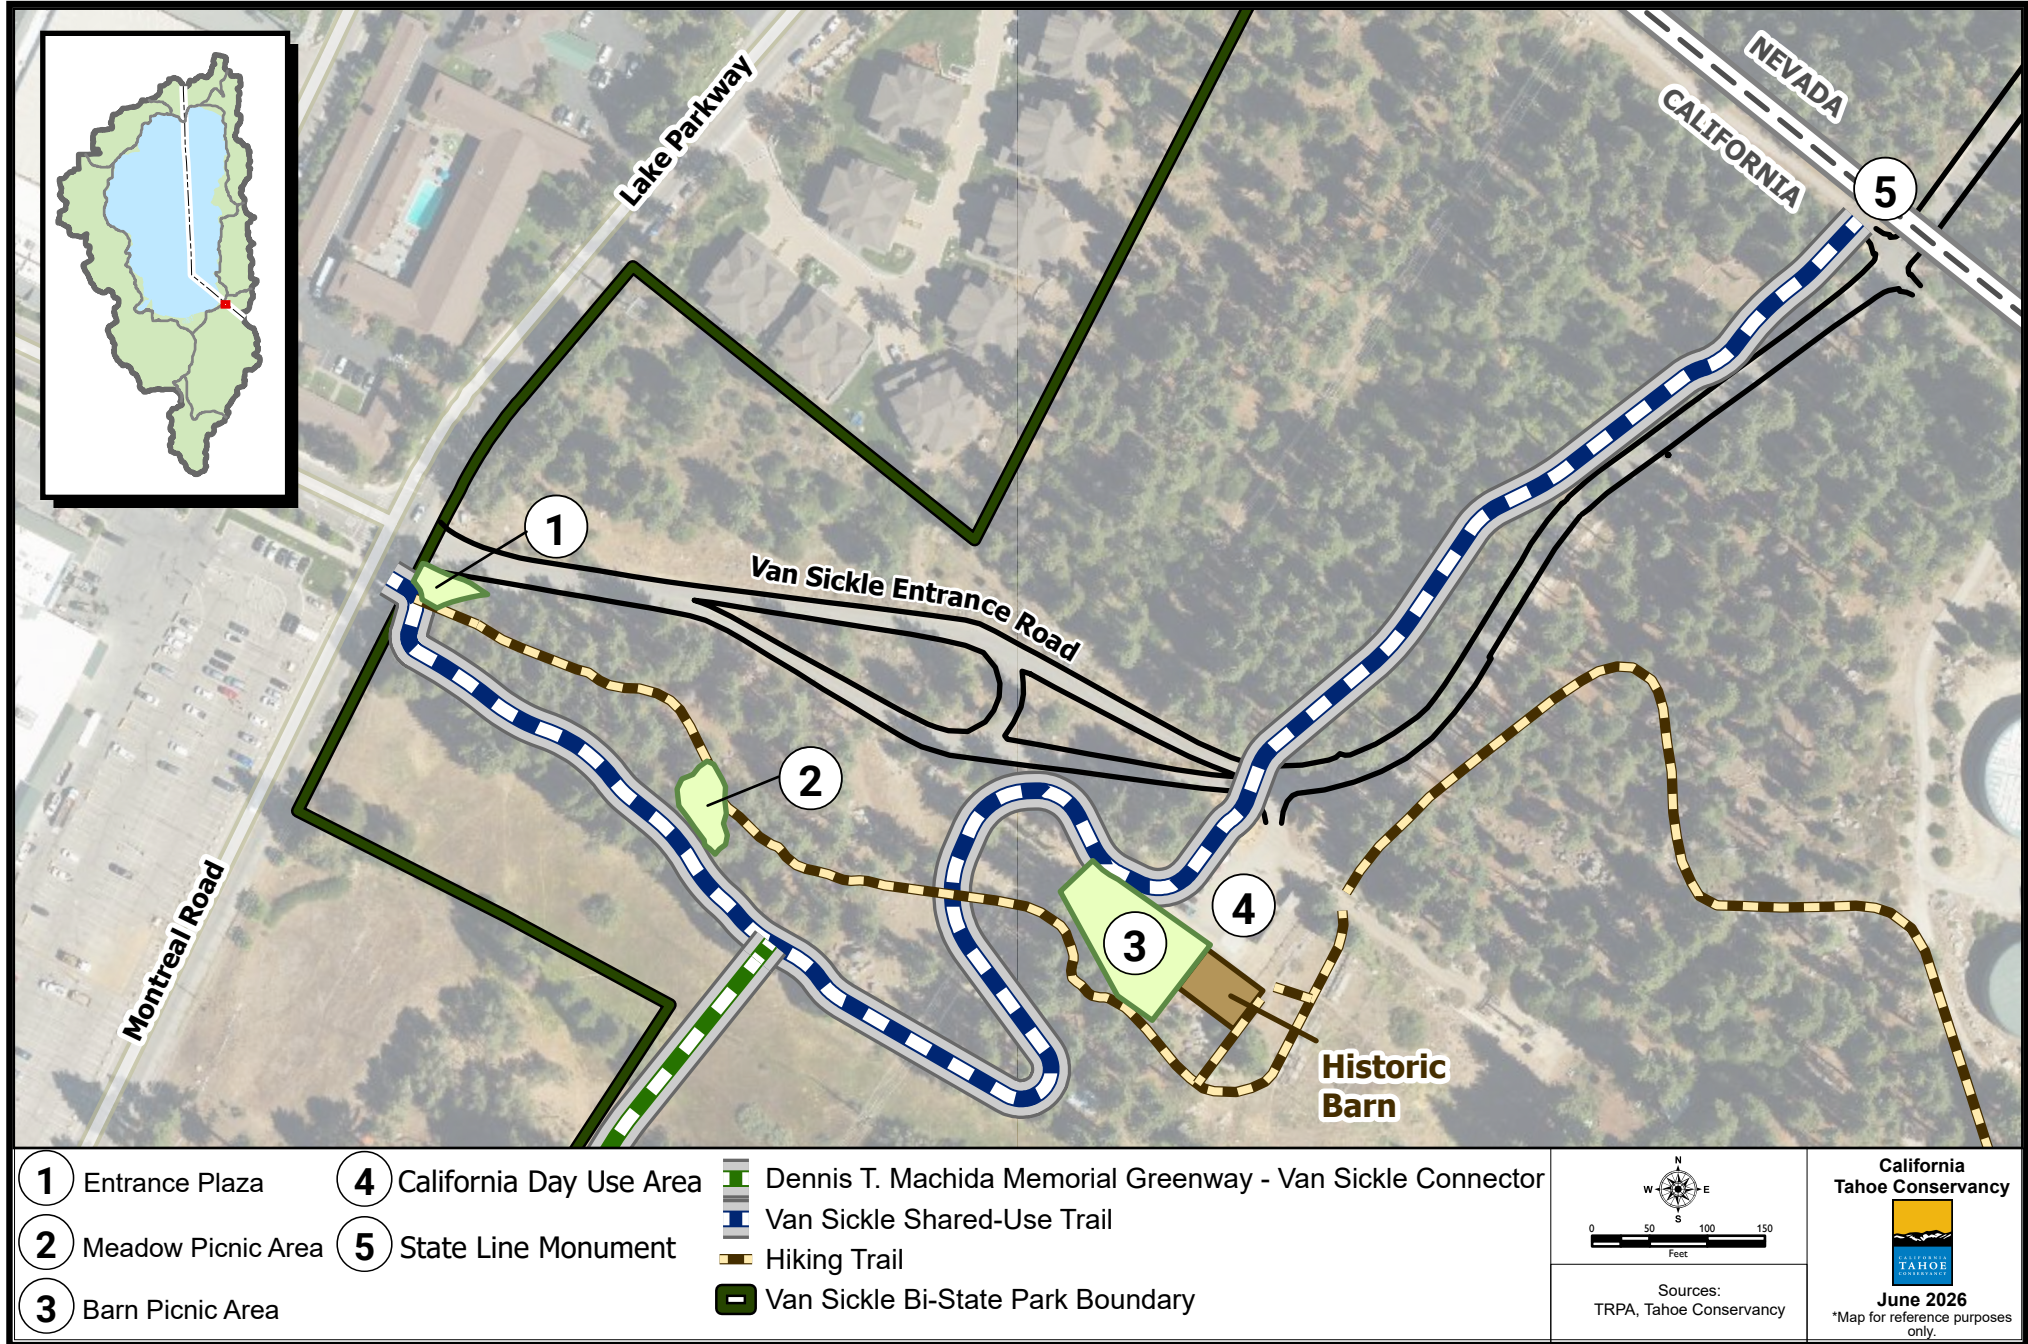

ITEM 7. VAN SICKLE BI-STATE PARK SAFETY AND EQUITABLE ACCESS IMPROVEMENTS PROJECT AND DENNIS T. MACHIDA MEMORIAL GREENWAY - VAN SICKLE CONNECTOR

Attachment 5 - Proposed Improvements Project Map

- 1** Entrance Plaza
- 2** Meadow Picnic Area
- 3** Barn Picnic Area
- 4** California Day Use Area
- 5** State Line Monument

- Dennis T. Machida Memorial Greenway - Van Sickle Connector
- Van Sickle Shared-Use Trail
- Hiking Trail
- Van Sickle Bi-State Park Boundary

Sources:
TRPA, Tahoe Conservancy

California Tahoe Conservancy

June 2026
*Map for reference purposes only.