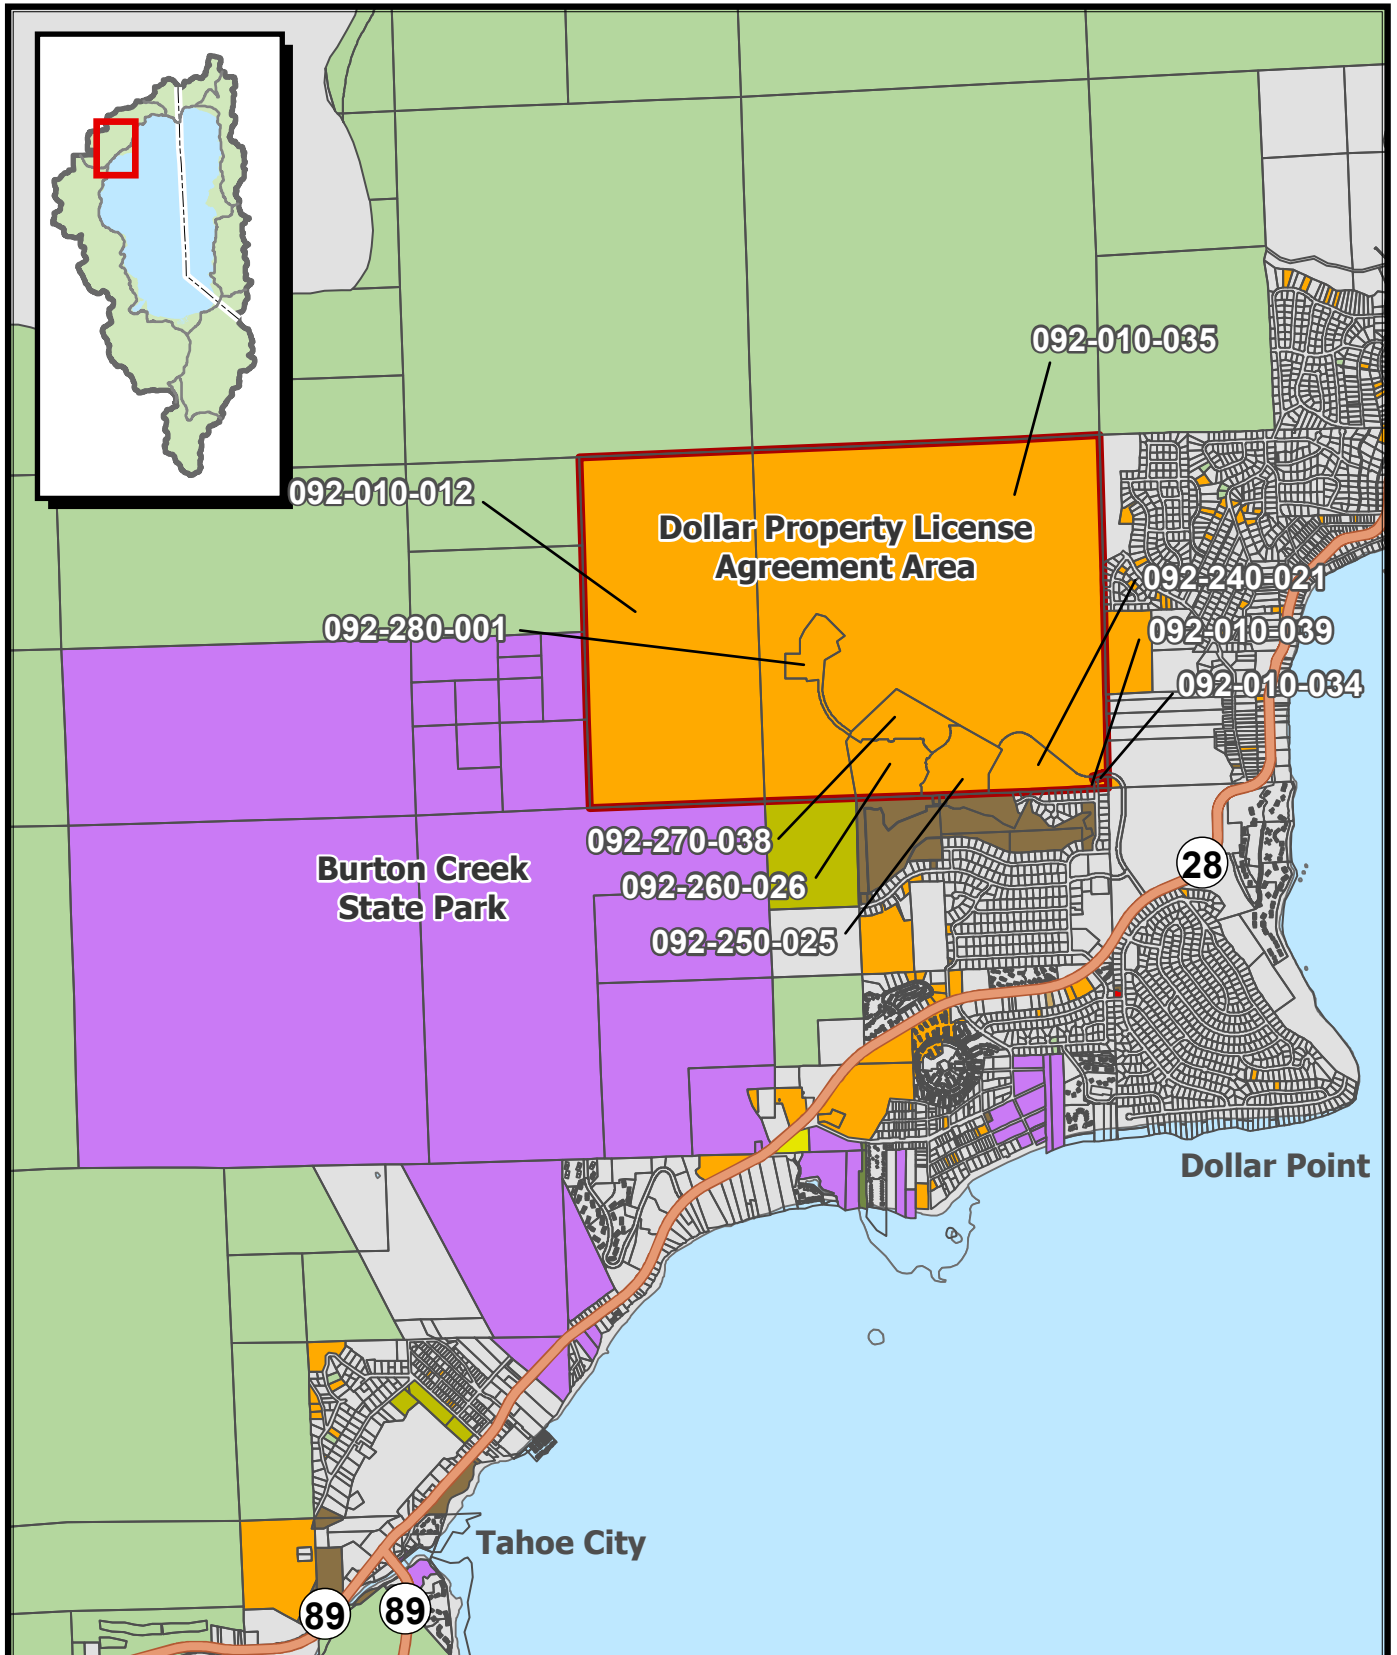

EXHIBIT A

Dollar Property License Agreement Area Map

- Dollar Property License Agreement Area
- California Tahoe Conservancy
- California Dept of Parks and Recreation
- Tahoe City Public Utility District
- Tahoe Truckee Unified School District
- USDA Forest Service

Sources:
TRPA, CTC

California
Tahoe Conservancy

September 2024

*Map for reference purposes only.