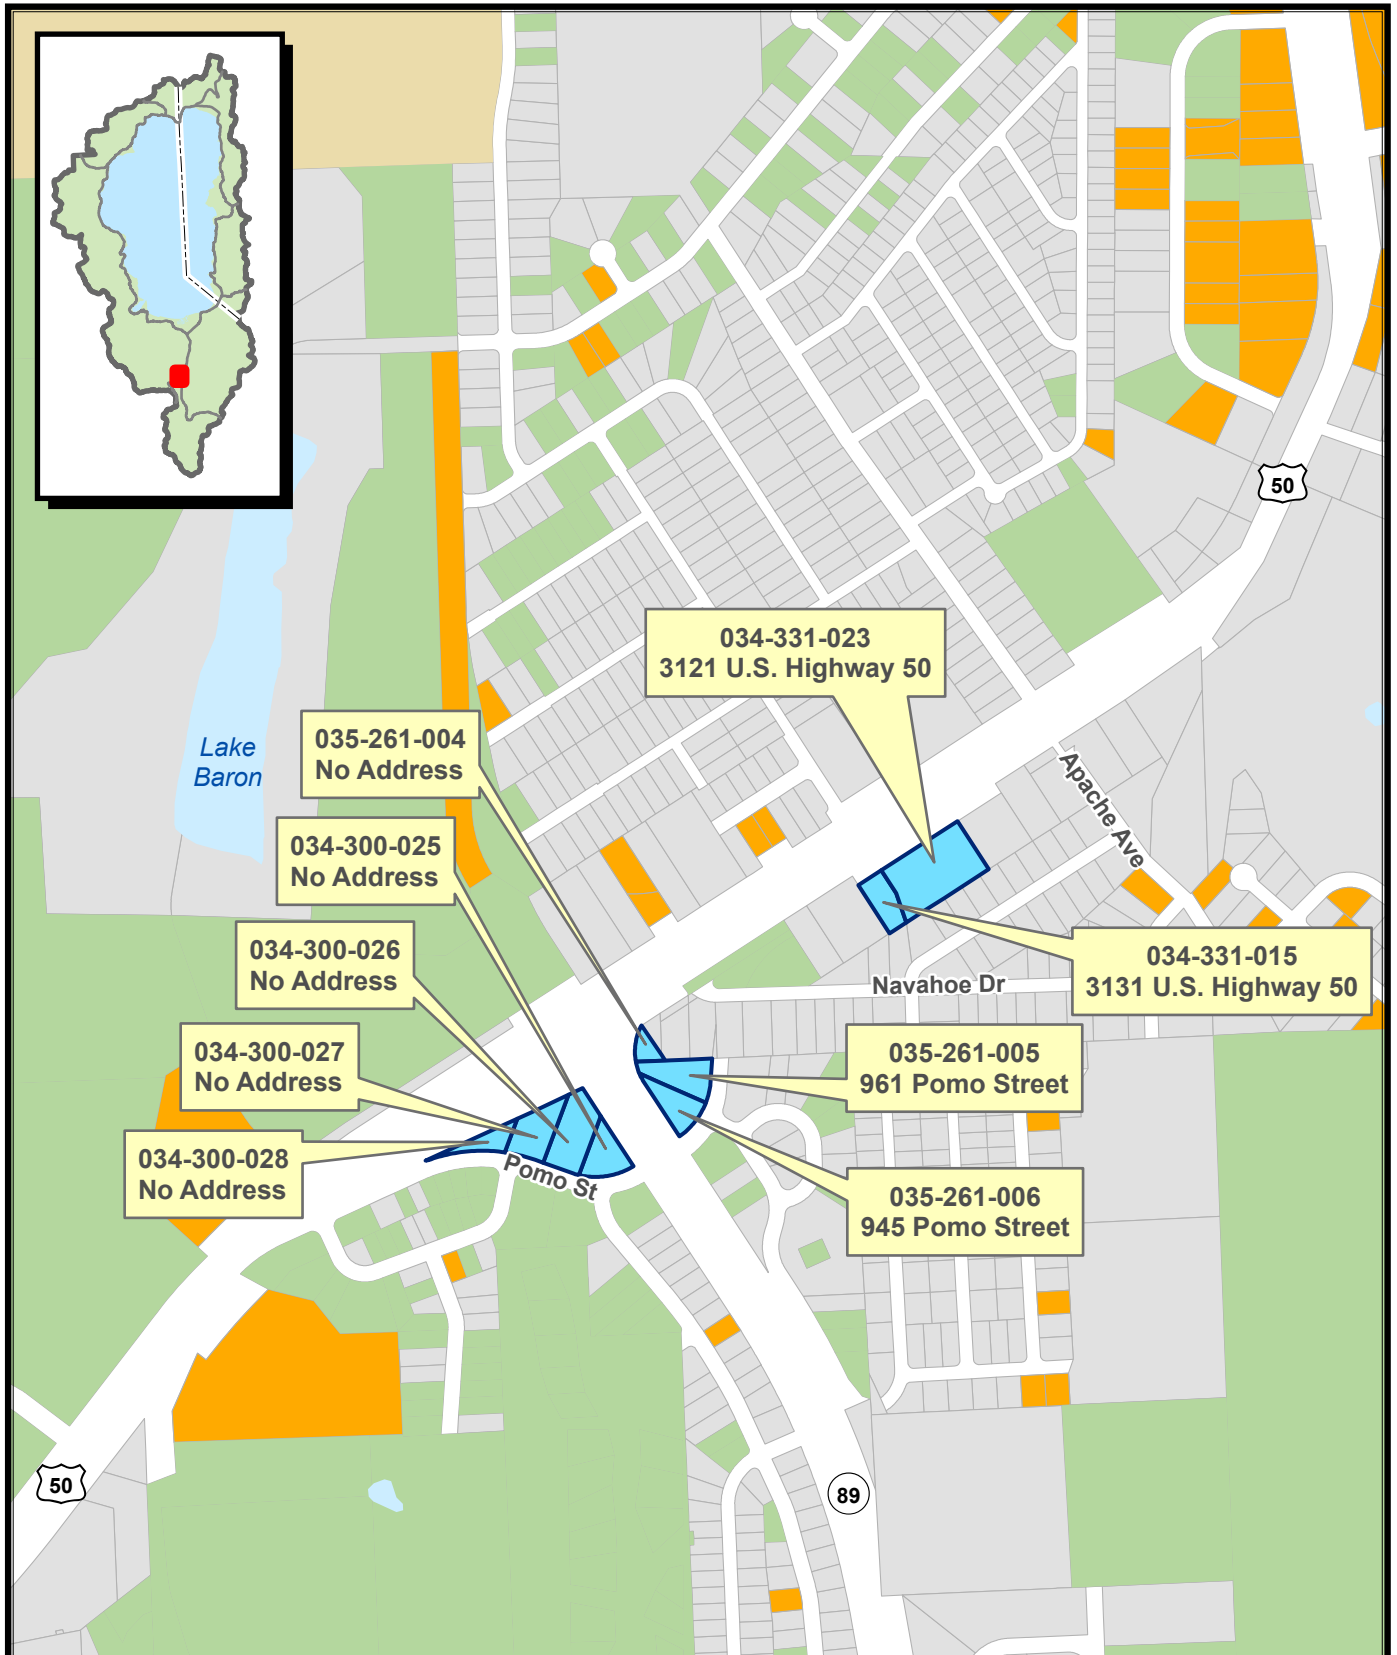

ATTACHMENT 3 Meyers Asset Lands Project Map

Ownership

- California Tahoe Conservancy
- CA Dept of Parks & Recreation
- USDA Forest Service
- Other
- Asset Lands

Sources:
TRPA, CTC, ESRI

**California
Tahoe Conservancy**

September 2024

*Map for reference purposes only.