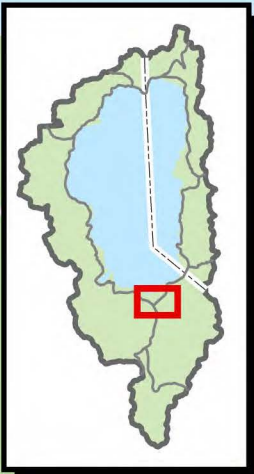

**ATTACHMENT 1**  
**Sugar Pine Village Site Tour Map**  
**Drive, Parking, and Walking Directions**

**Driving Directions:**

1029 Tata Lane. From Lake Tahoe Community College, turn left onto Al Tahoe Blvd. Go for 0.7 miles. Turn left onto Lake Tahoe Blvd (US-50). Go for 2.1 mi. Turn left onto Tata Ln. Go for 0.1 mi.

**Parking and Walking Directions:**

Parking is available along Tata Lane between Lake Tahoe Blvd. and Delta Street. We will convene on the grass in front of the City of South Lake Tahoe Development Services Department, 1052 Tata Lane.

Lake Tahoe Community College  
1 College Dr  
South Lake Tahoe, CA 96150

89

50

1

Sugar Pine Village  
1029 Tata Ln  
South LAke Tahoe, CA 96150

Sources:  
TRPA, CTC

June 2024  
\*Map for reference purposes only.