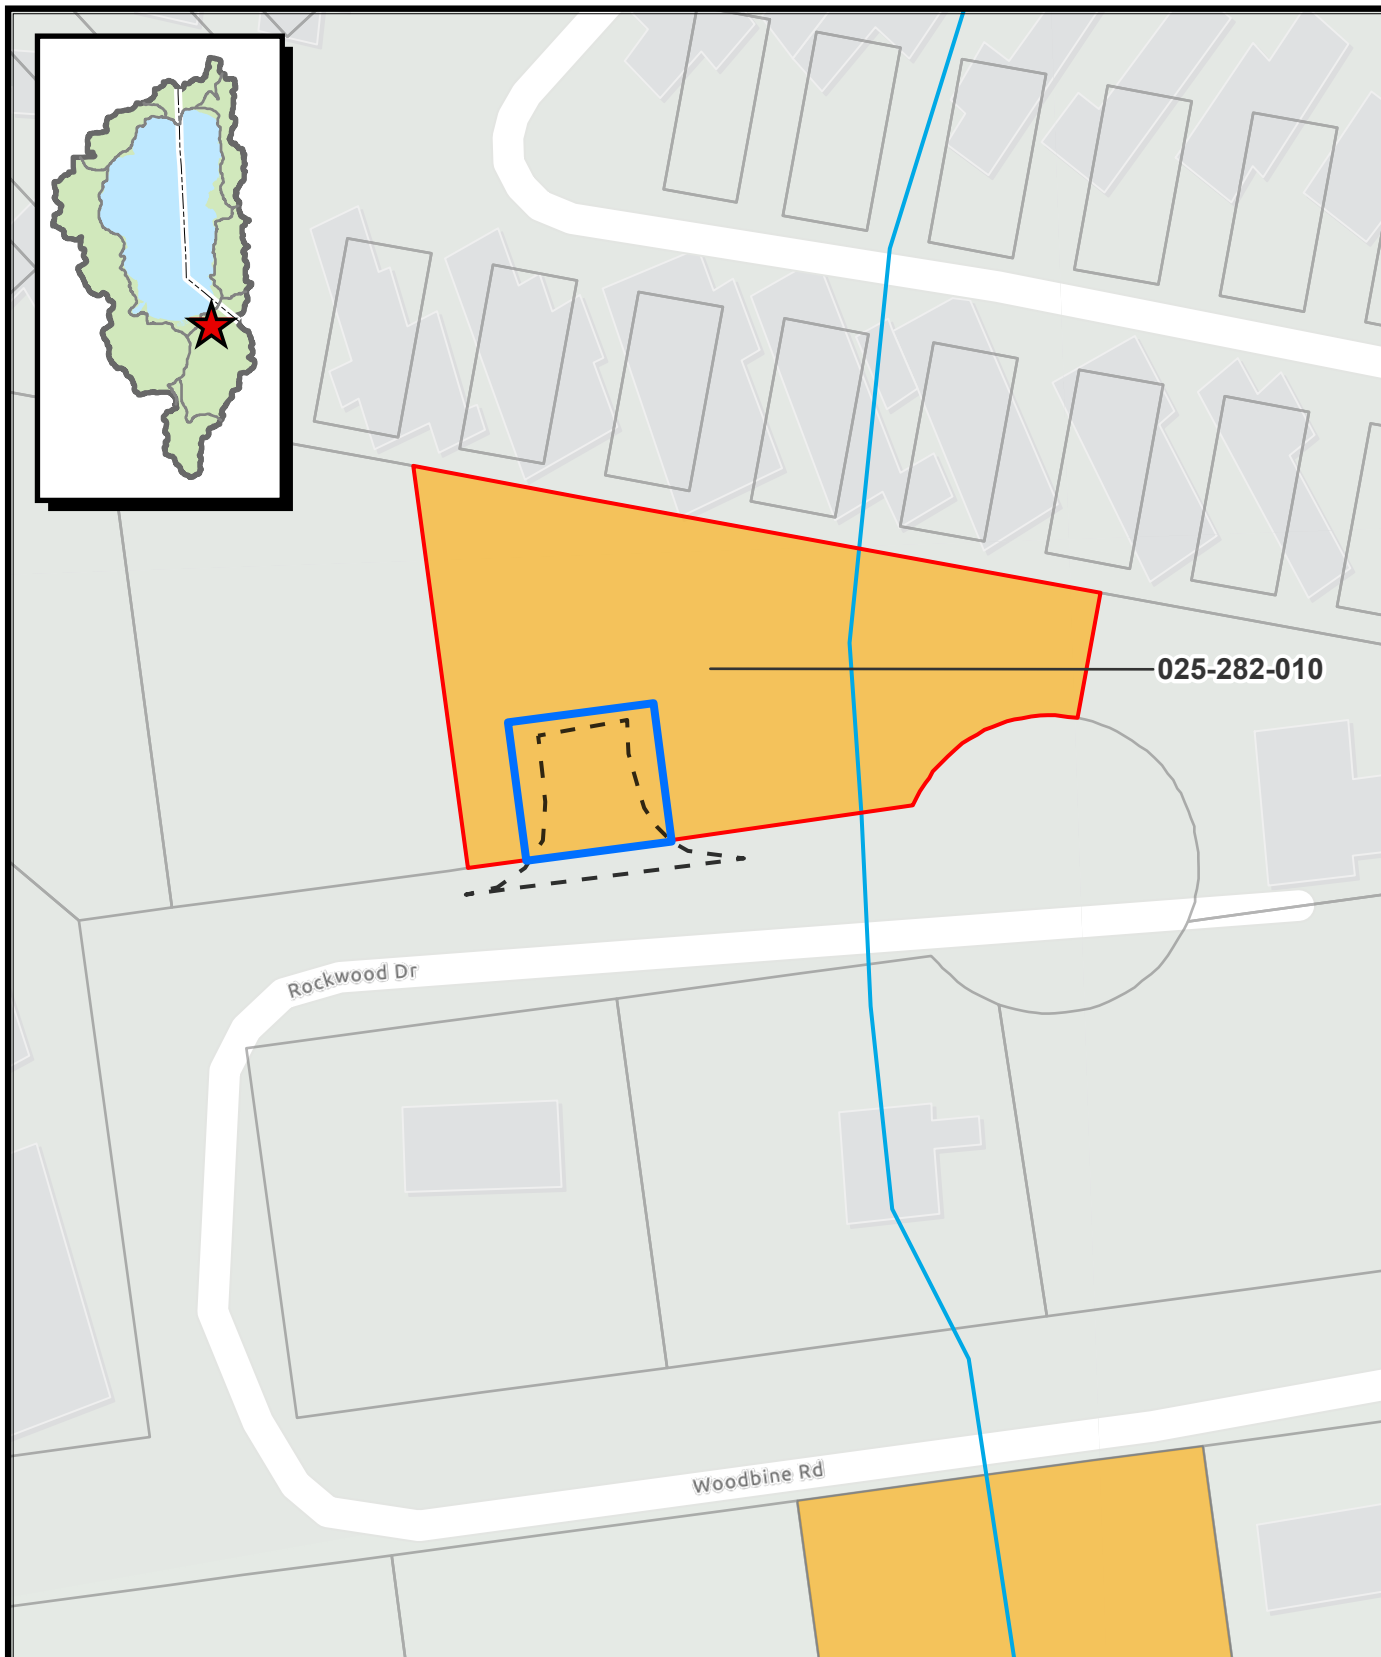

ATTACHMENT 4

Bijou Park Creek Watershed Restoration Project License Agreements and Easement

 Emergency Turnaround

 Approximate Short-term License and Easement Area

Sources:
TRPA, CTC, ESRI

California
Tahoe Conservancy

June 2024

*Map for reference purposes only.