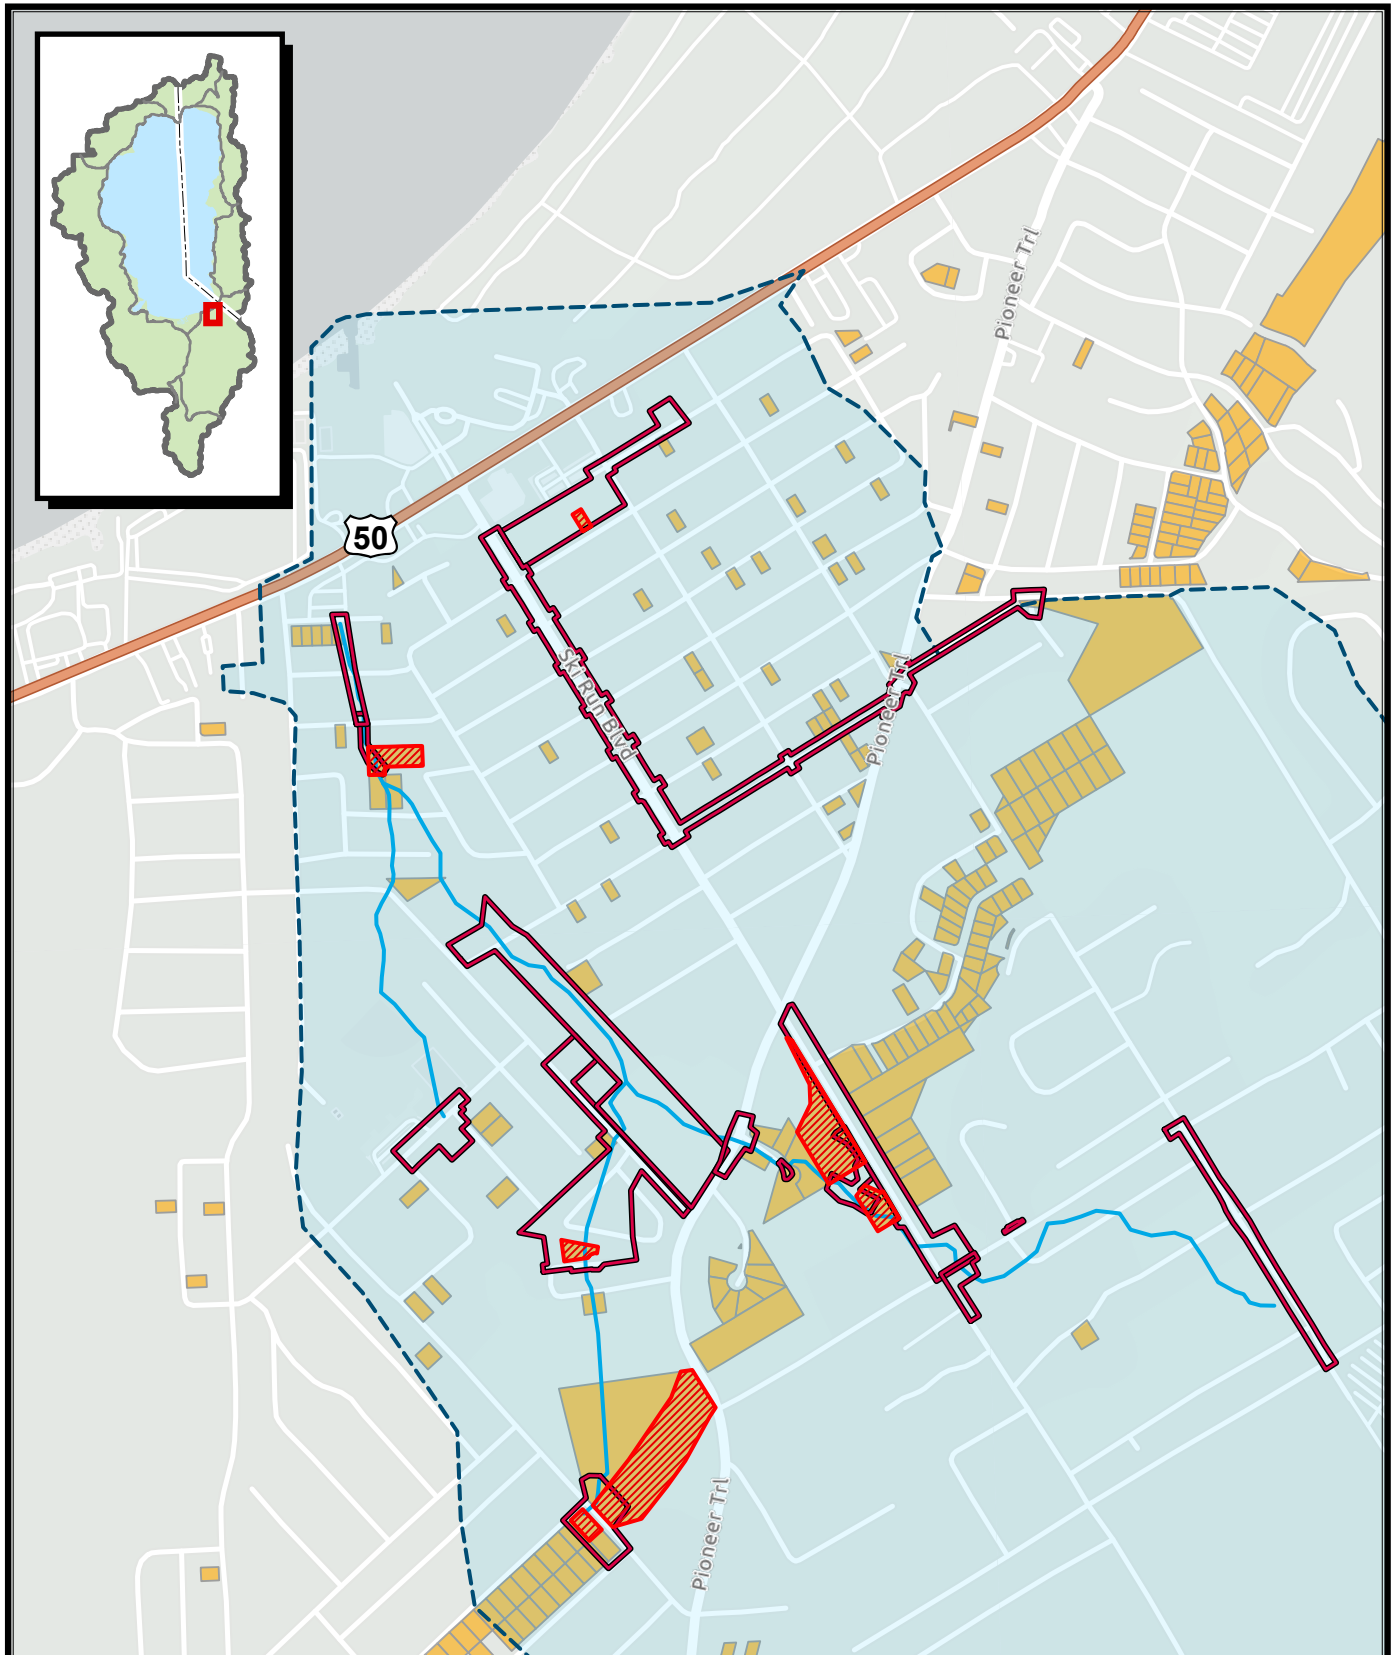

ATTACHMENT 2

Bijou Park Creek Watershed Restoration Project License Agreements and Easement

-  Long-term License Agreement Parcels
-  Bijou Park Creek Project Areas
-  Watershed
-  Bijou Park Creek

Rnt fbr 9
SQQ@BSB+DRQH

California
Tahoe Conservancy

June 2024

*Map for reference
purposes only.