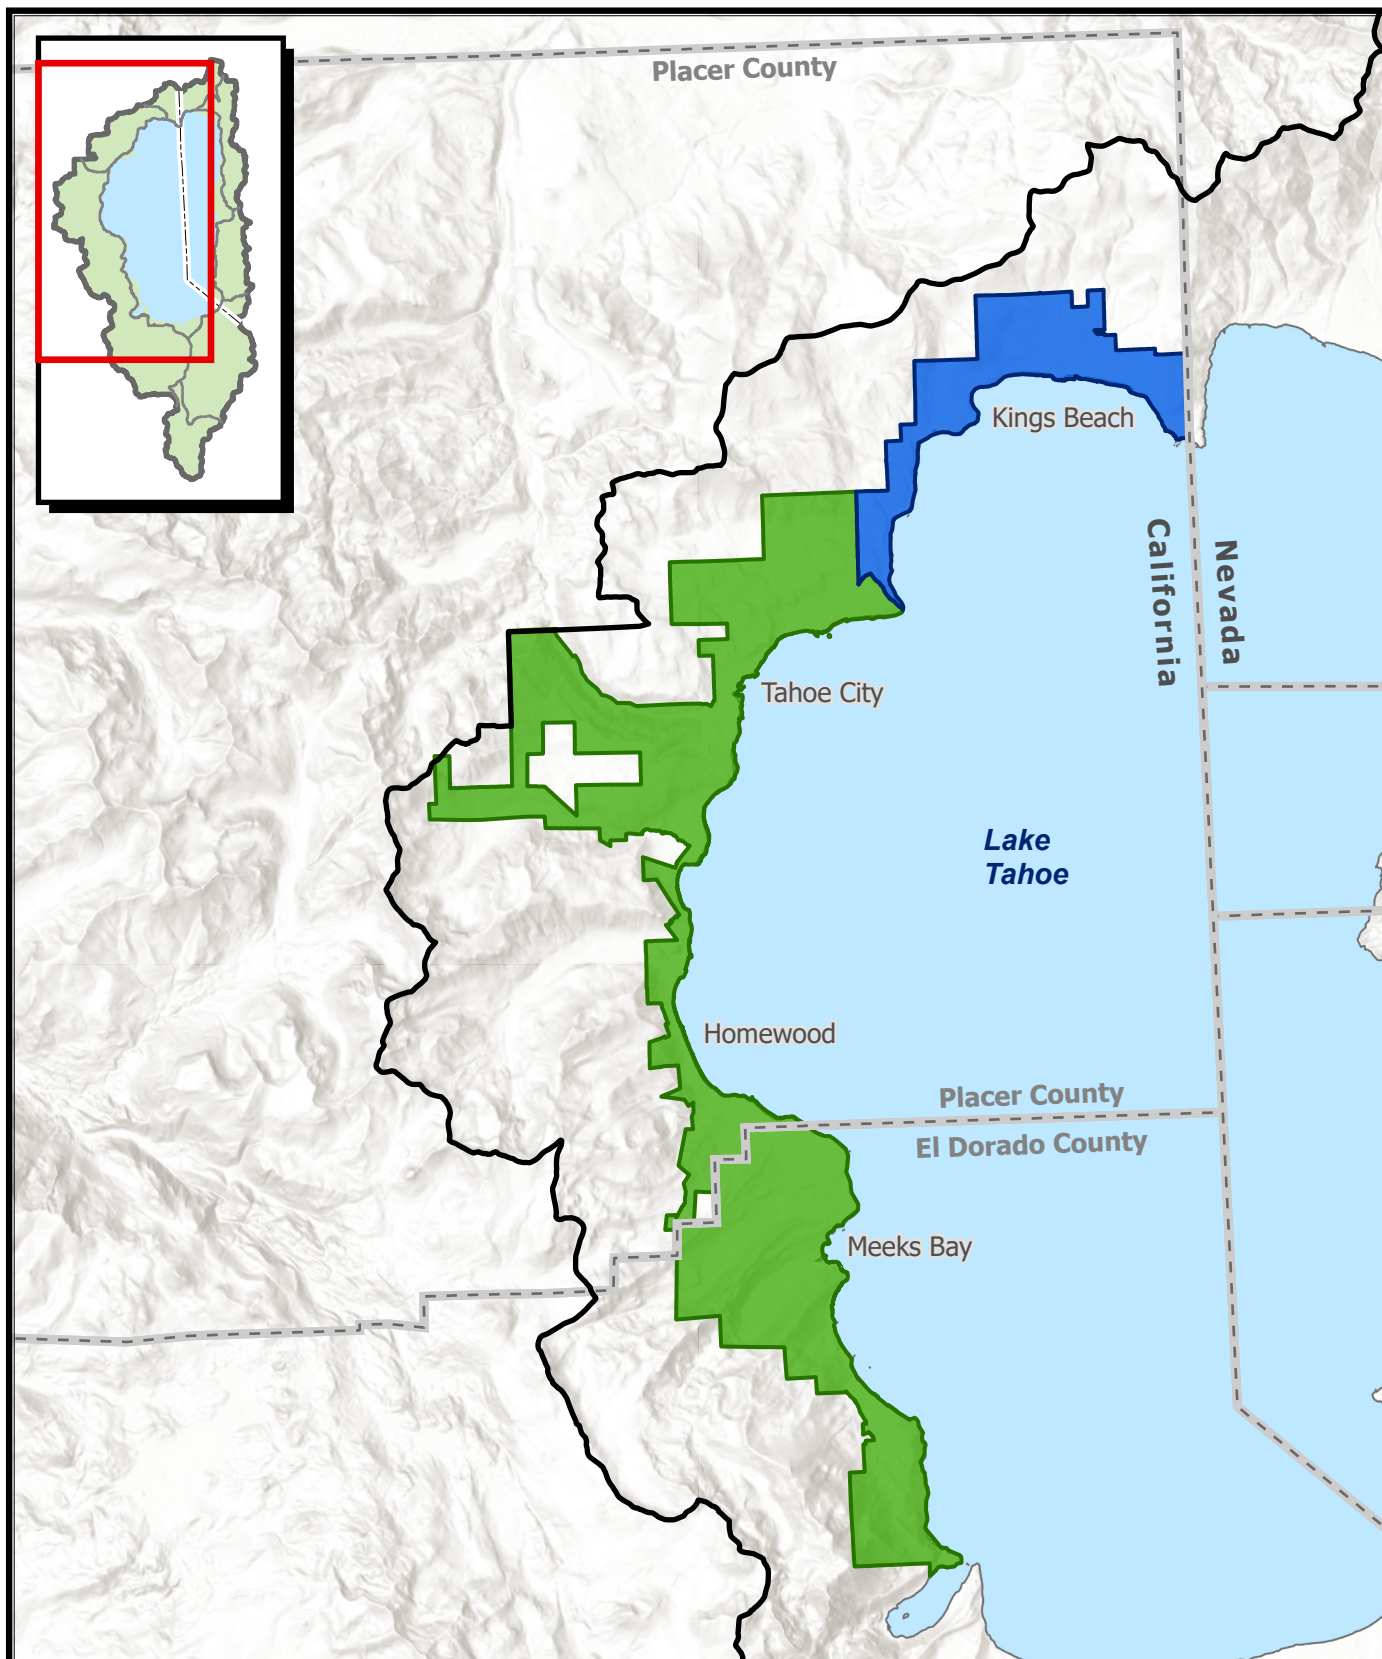

EXHIBIT A

North Lake Tahoe Public Utility Districts Greenhouse Gas Emissions Inventory Project Map

-  NTPUD Service Area
-  TCPUD Service Area

Sources:
TRPA, CTC, TCPUD

California
Tahoe Conservancy

April 2024

*Map for reference purposes only.