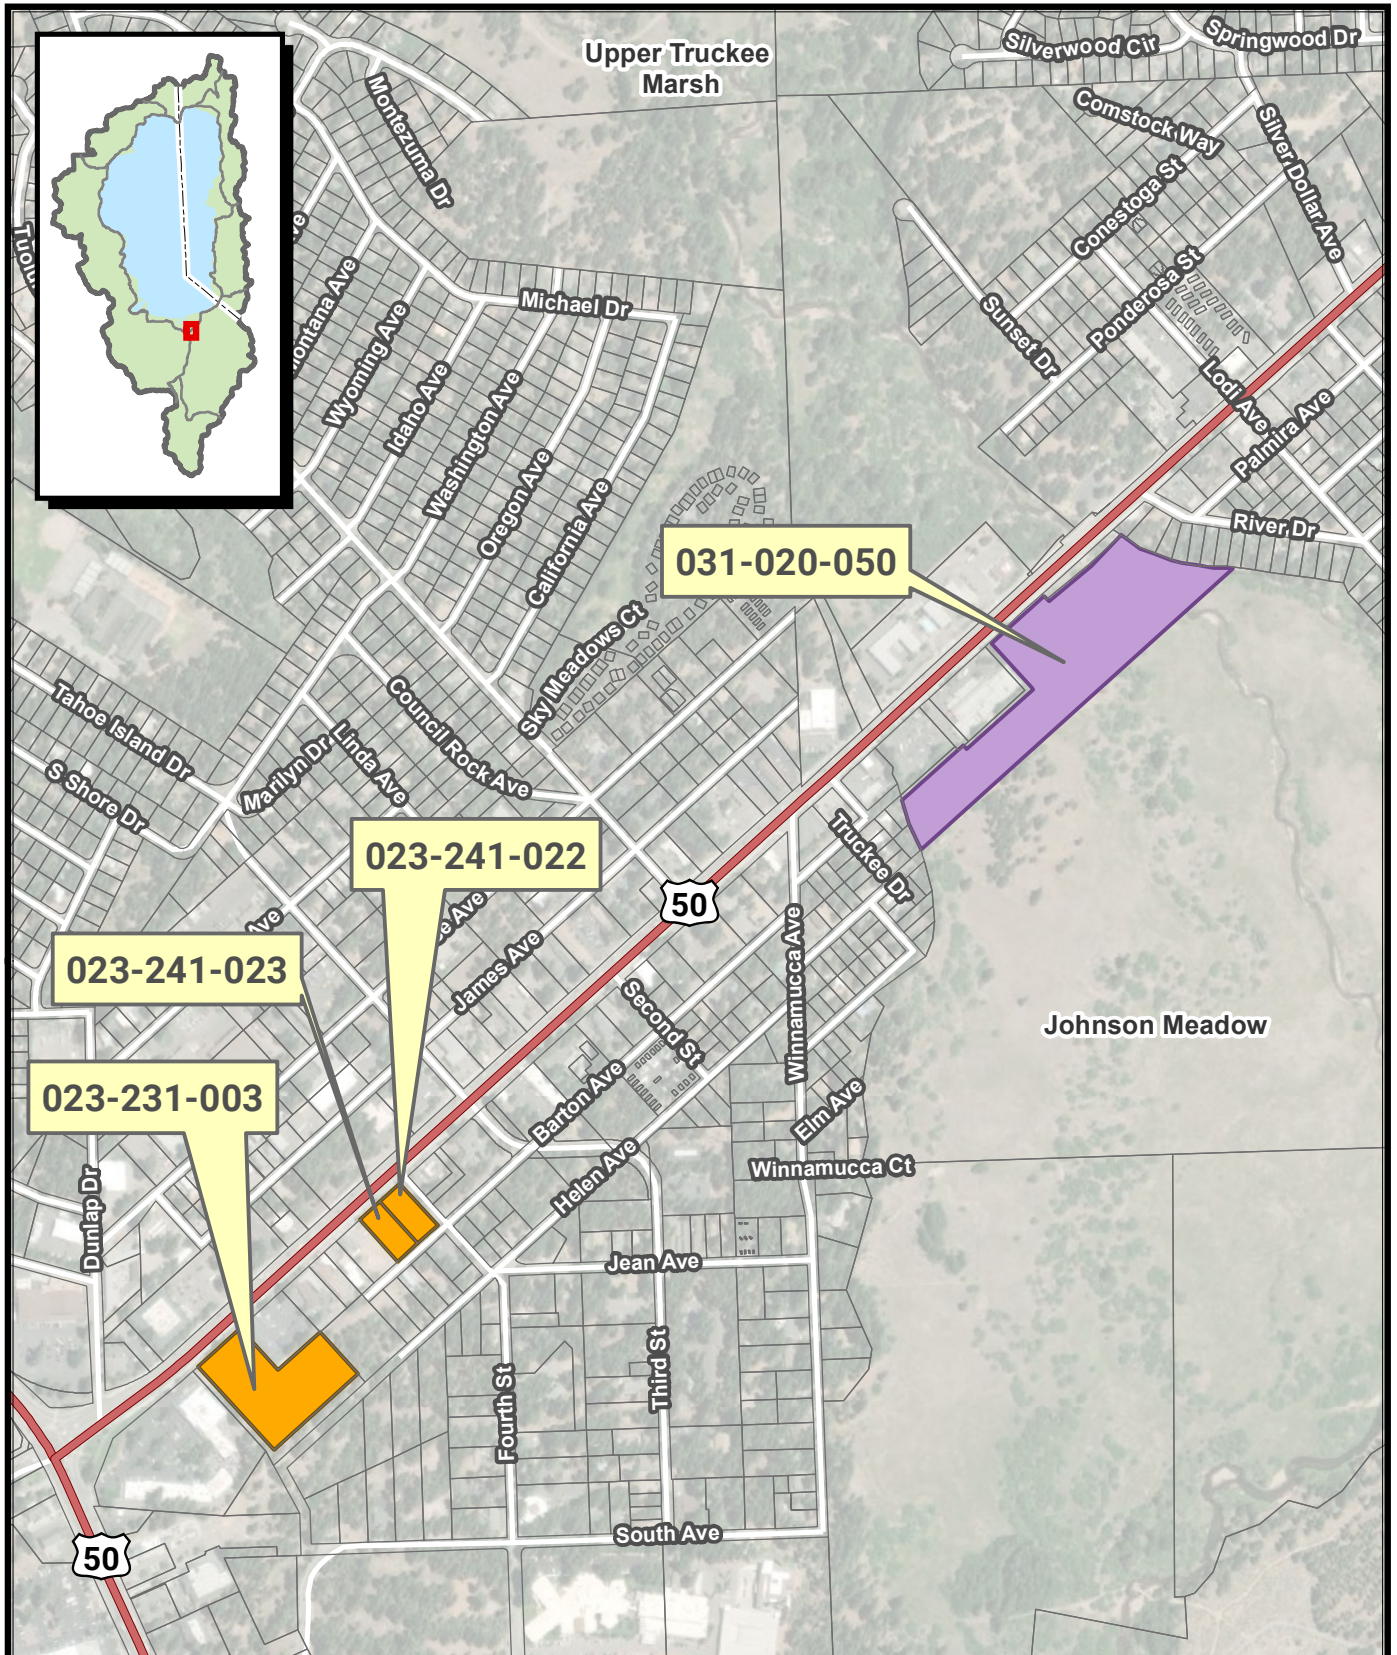

EXHIBIT A
California Department of Transportation
South Lake Tahoe Safety Project Easements, Transfer of Jurisdiction, and Right of Entry Agreement Location Map

- Relevant Conservancy Parcels
- Relevant Tahoe Resource Conservation District Parcel

Sources:
TRPA, CTC

California Tahoe Conservancy

December 2022
*Map for reference purposes only.