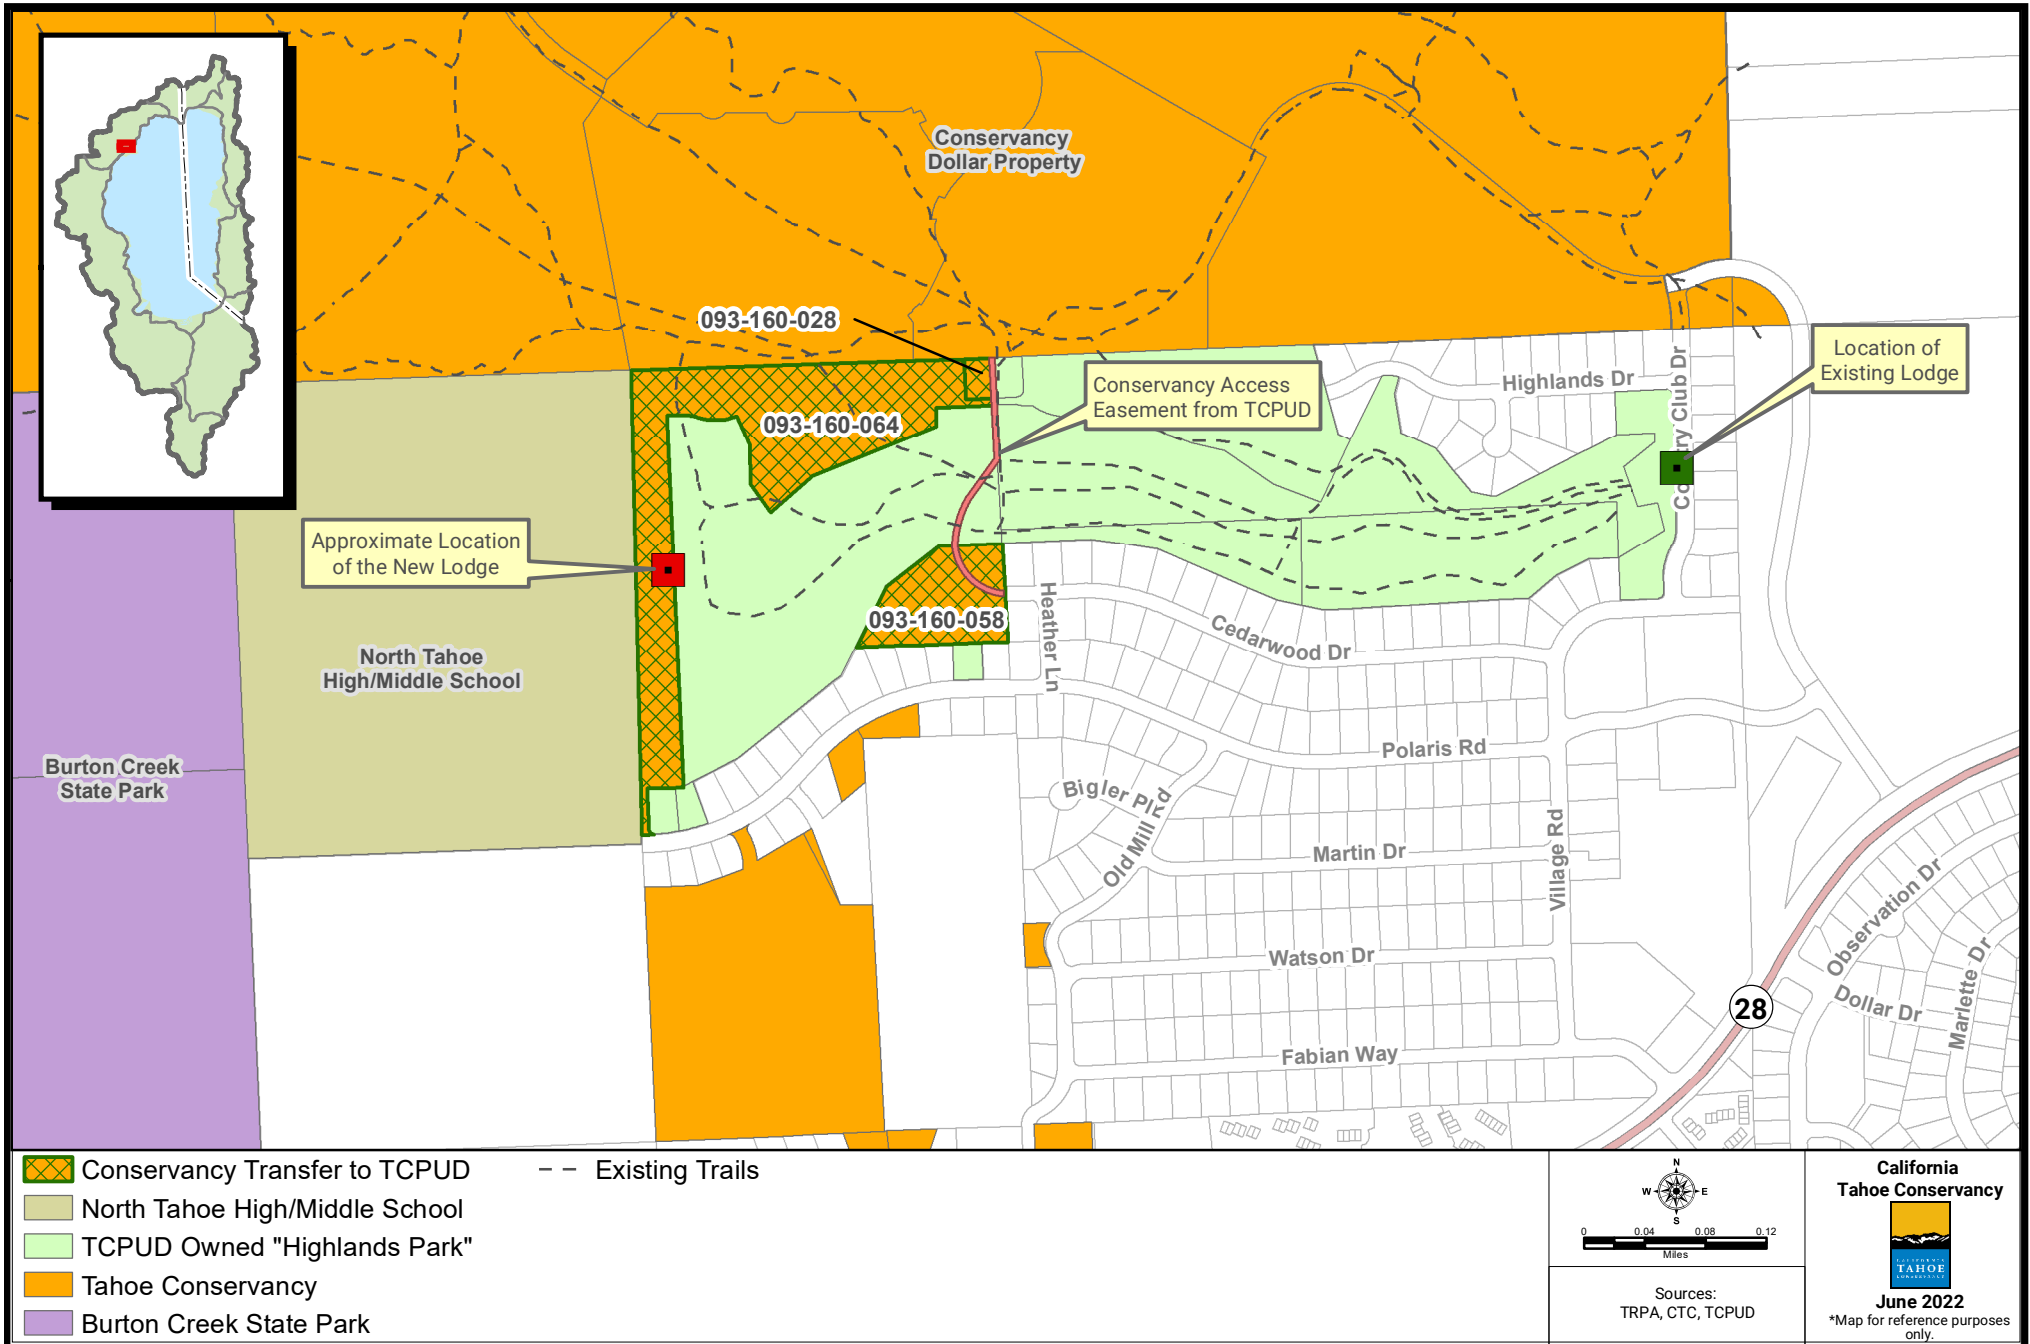

# ATTACHMENT 4 Highlands Properties Map

- Conservancy Transfer to TCPUD
- North Tahoe High/Middle School
- TCPUD Owned "Highlands Park"
- Tahoe Conservancy
- Burton Creek State Park

-- Existing Trails

Sources:  
TRPA, CTC, TCPUD

**California  
Tahoe Conservancy**

**June 2022**  
\*Map for reference purposes only.