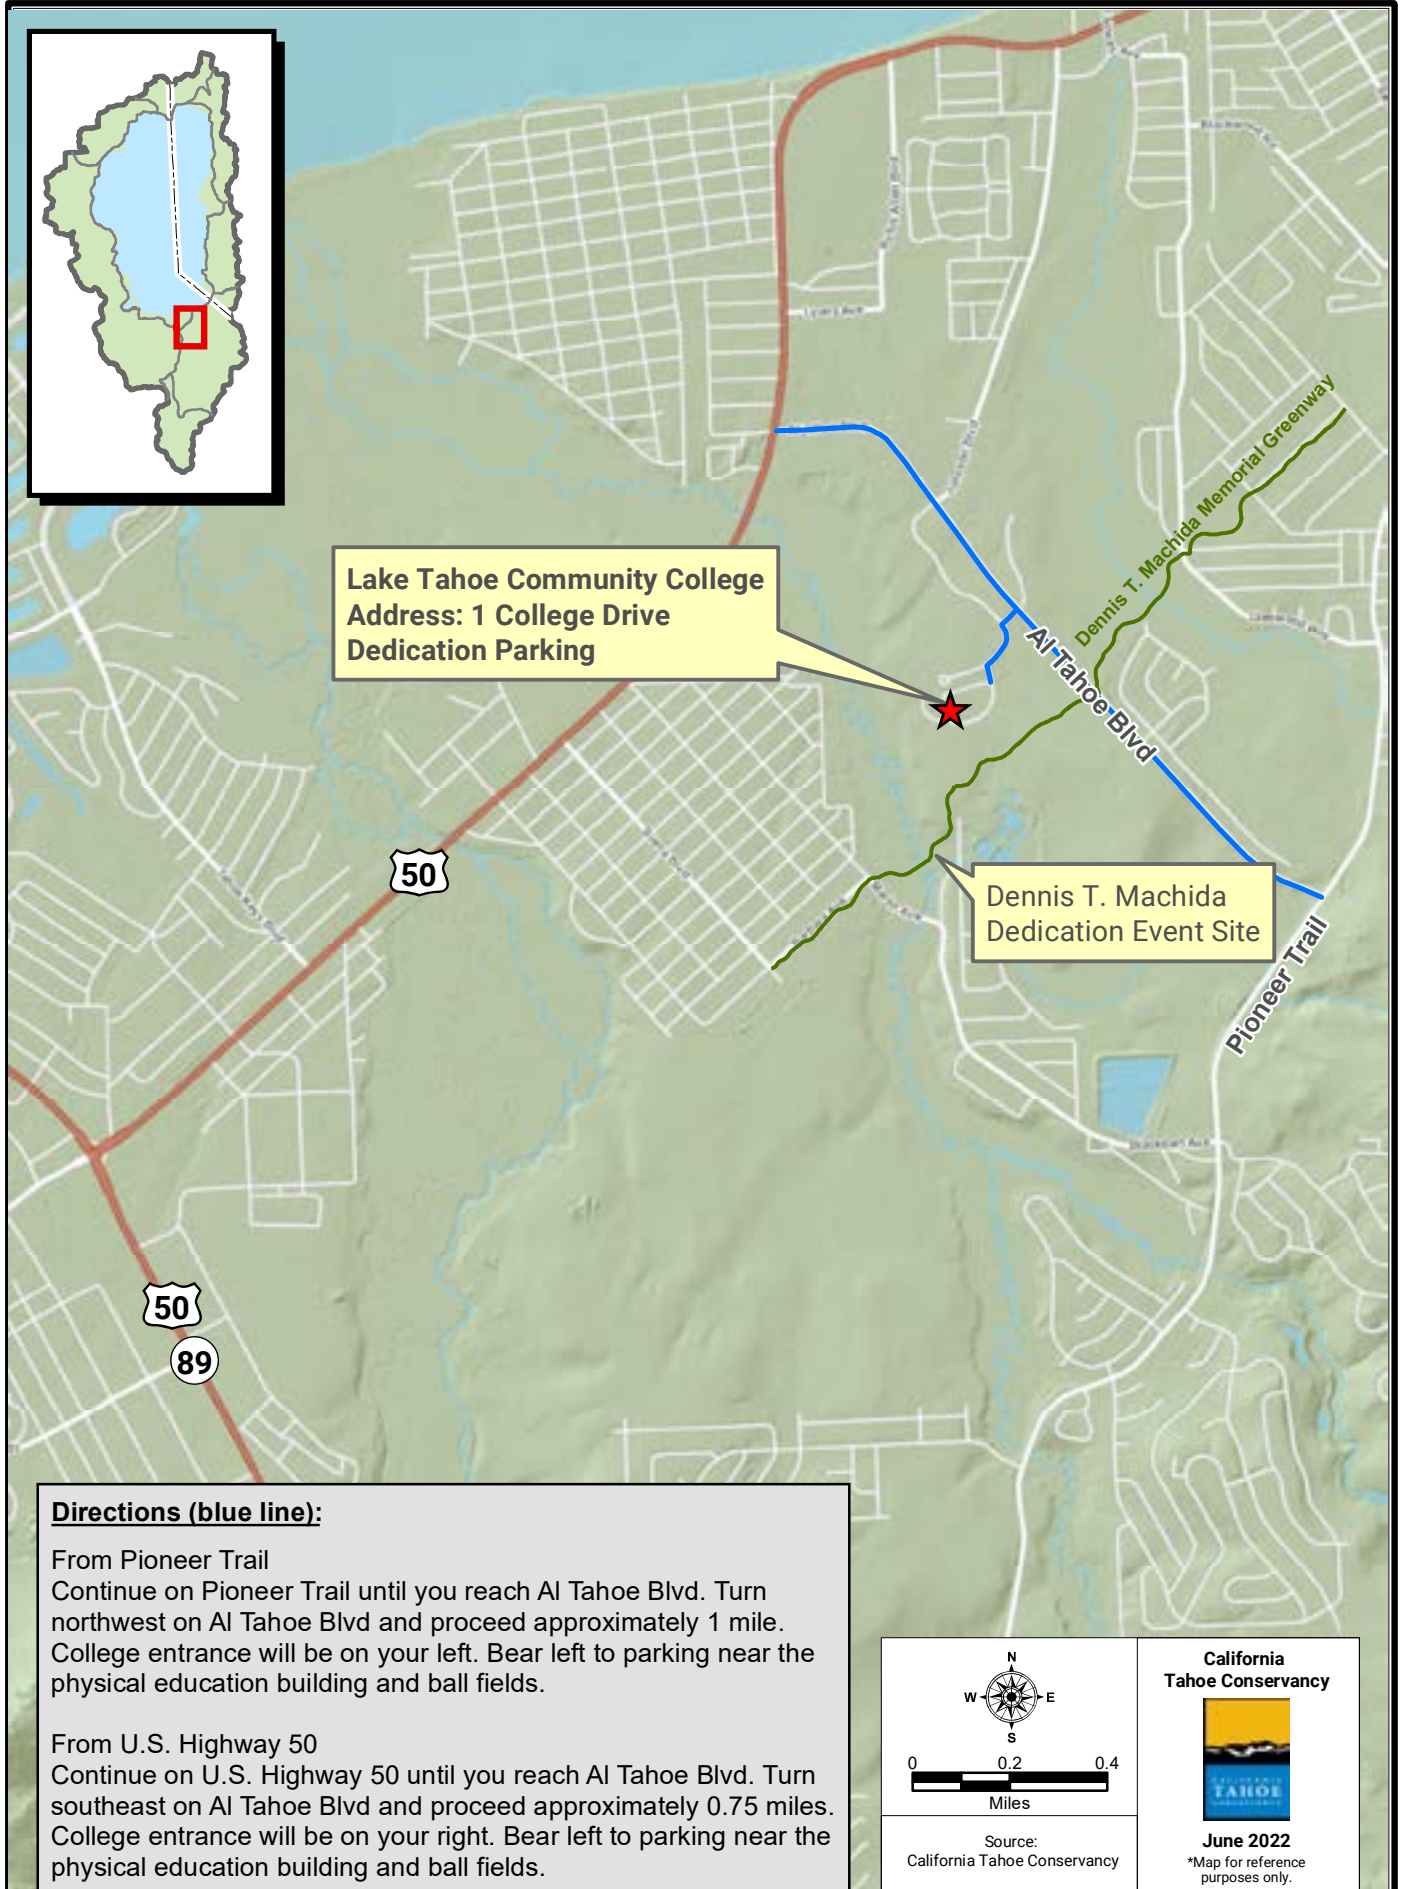

Dennis T. Machida Memorial Greenway Ribbon Cutting and Dedication

Directions to Event Parking

Directions (blue line):

From Pioneer Trail
Continue on Pioneer Trail until you reach Al Tahoe Blvd. Turn northwest on Al Tahoe Blvd and proceed approximately 1 mile. College entrance will be on your left. Bear left to parking near the physical education building and ball fields.

From U.S. Highway 50
Continue on U.S. Highway 50 until you reach Al Tahoe Blvd. Turn southeast on Al Tahoe Blvd and proceed approximately 0.75 miles. College entrance will be on your right. Bear left to parking near the physical education building and ball fields.

Source:
California Tahoe Conservancy

California
Tahoe Conservancy

June 2022
*Map for reference purposes only.