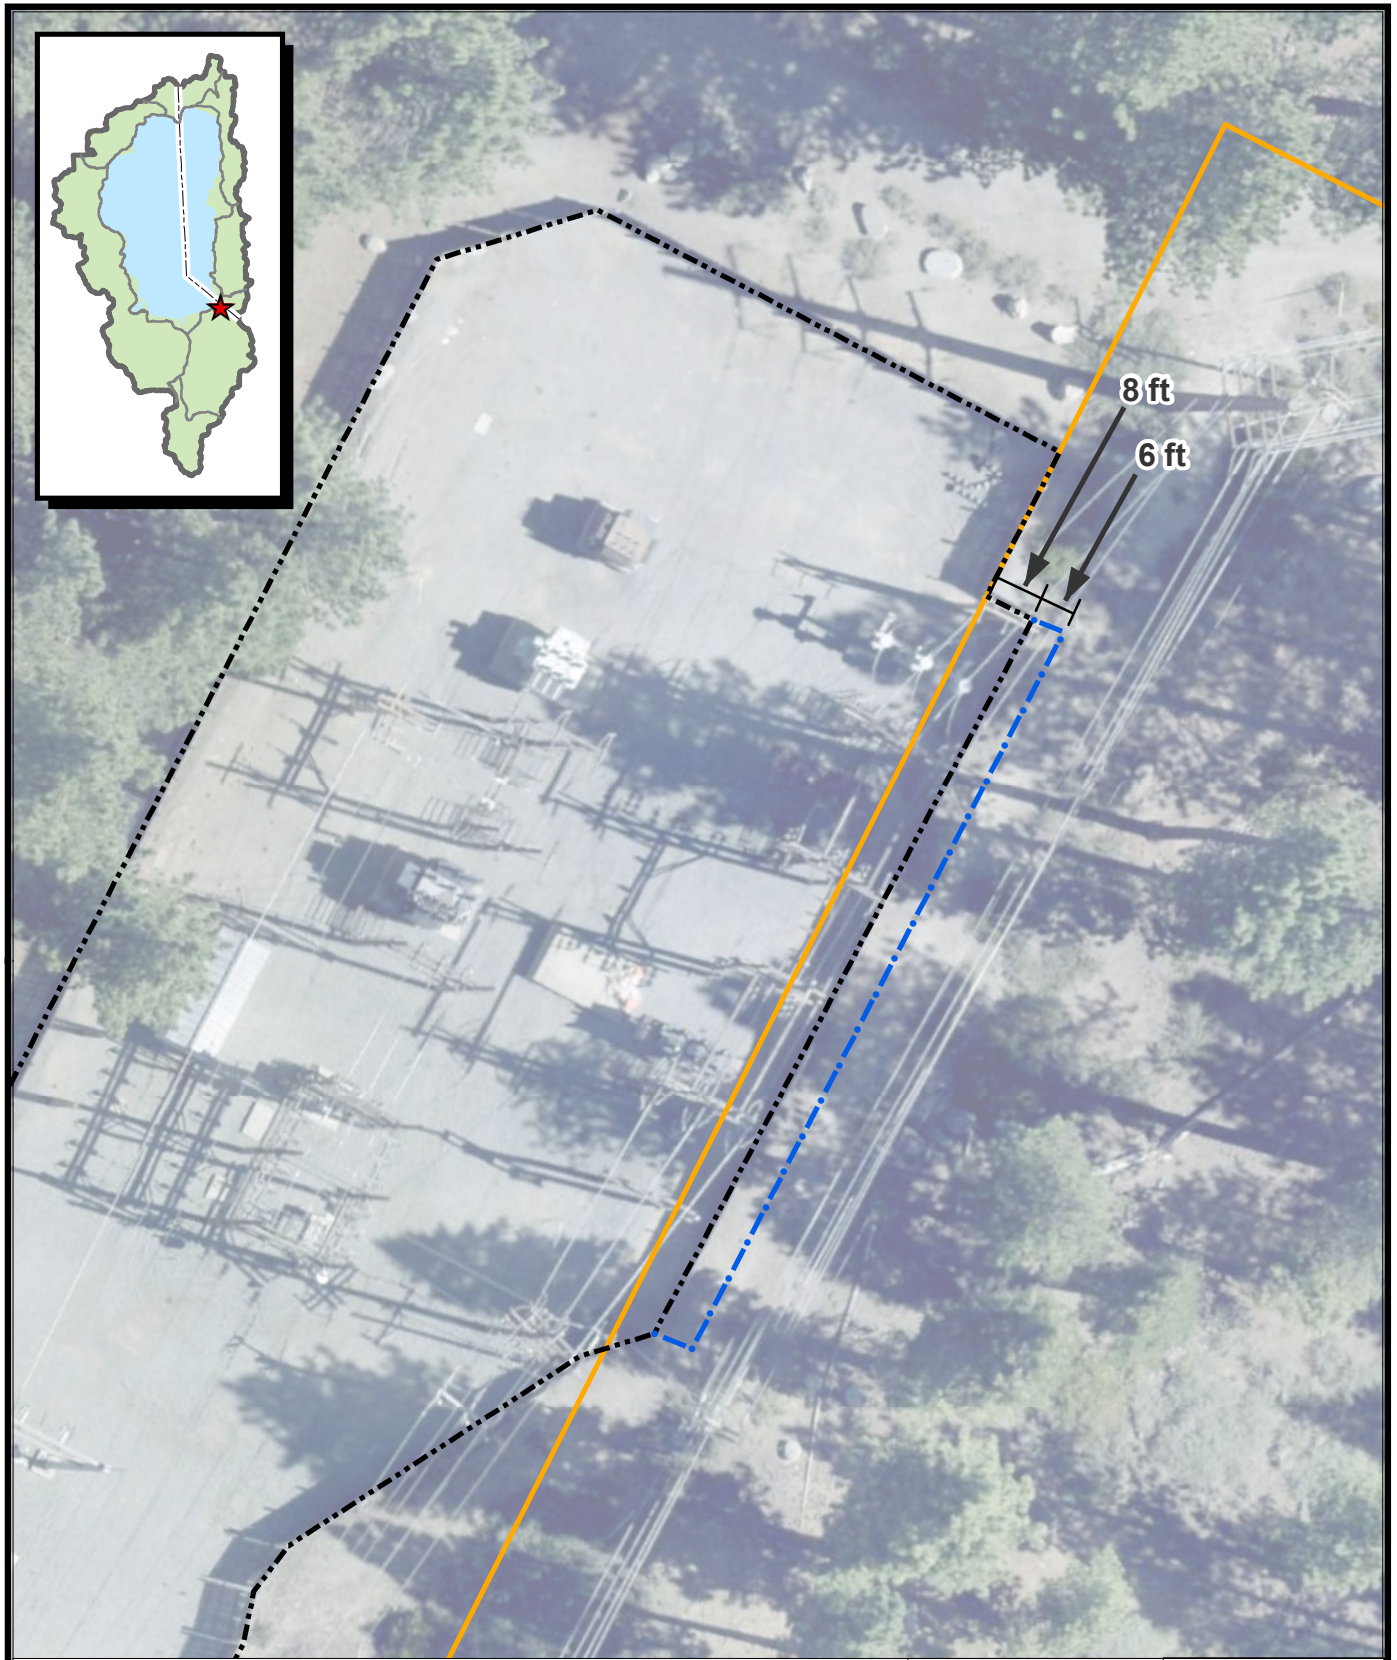

ATTACHMENT 3

Liberty Utilities Fence Short-Term License Agreement and Permanent Easement Project Map

- Extended Fence
- - - Existing Fence
- ▭ Conservancy License and Easement Parcel

Sources:
TRPA, CTC

California
Tahoe Conservancy

March 2022

*Map for reference purposes only.