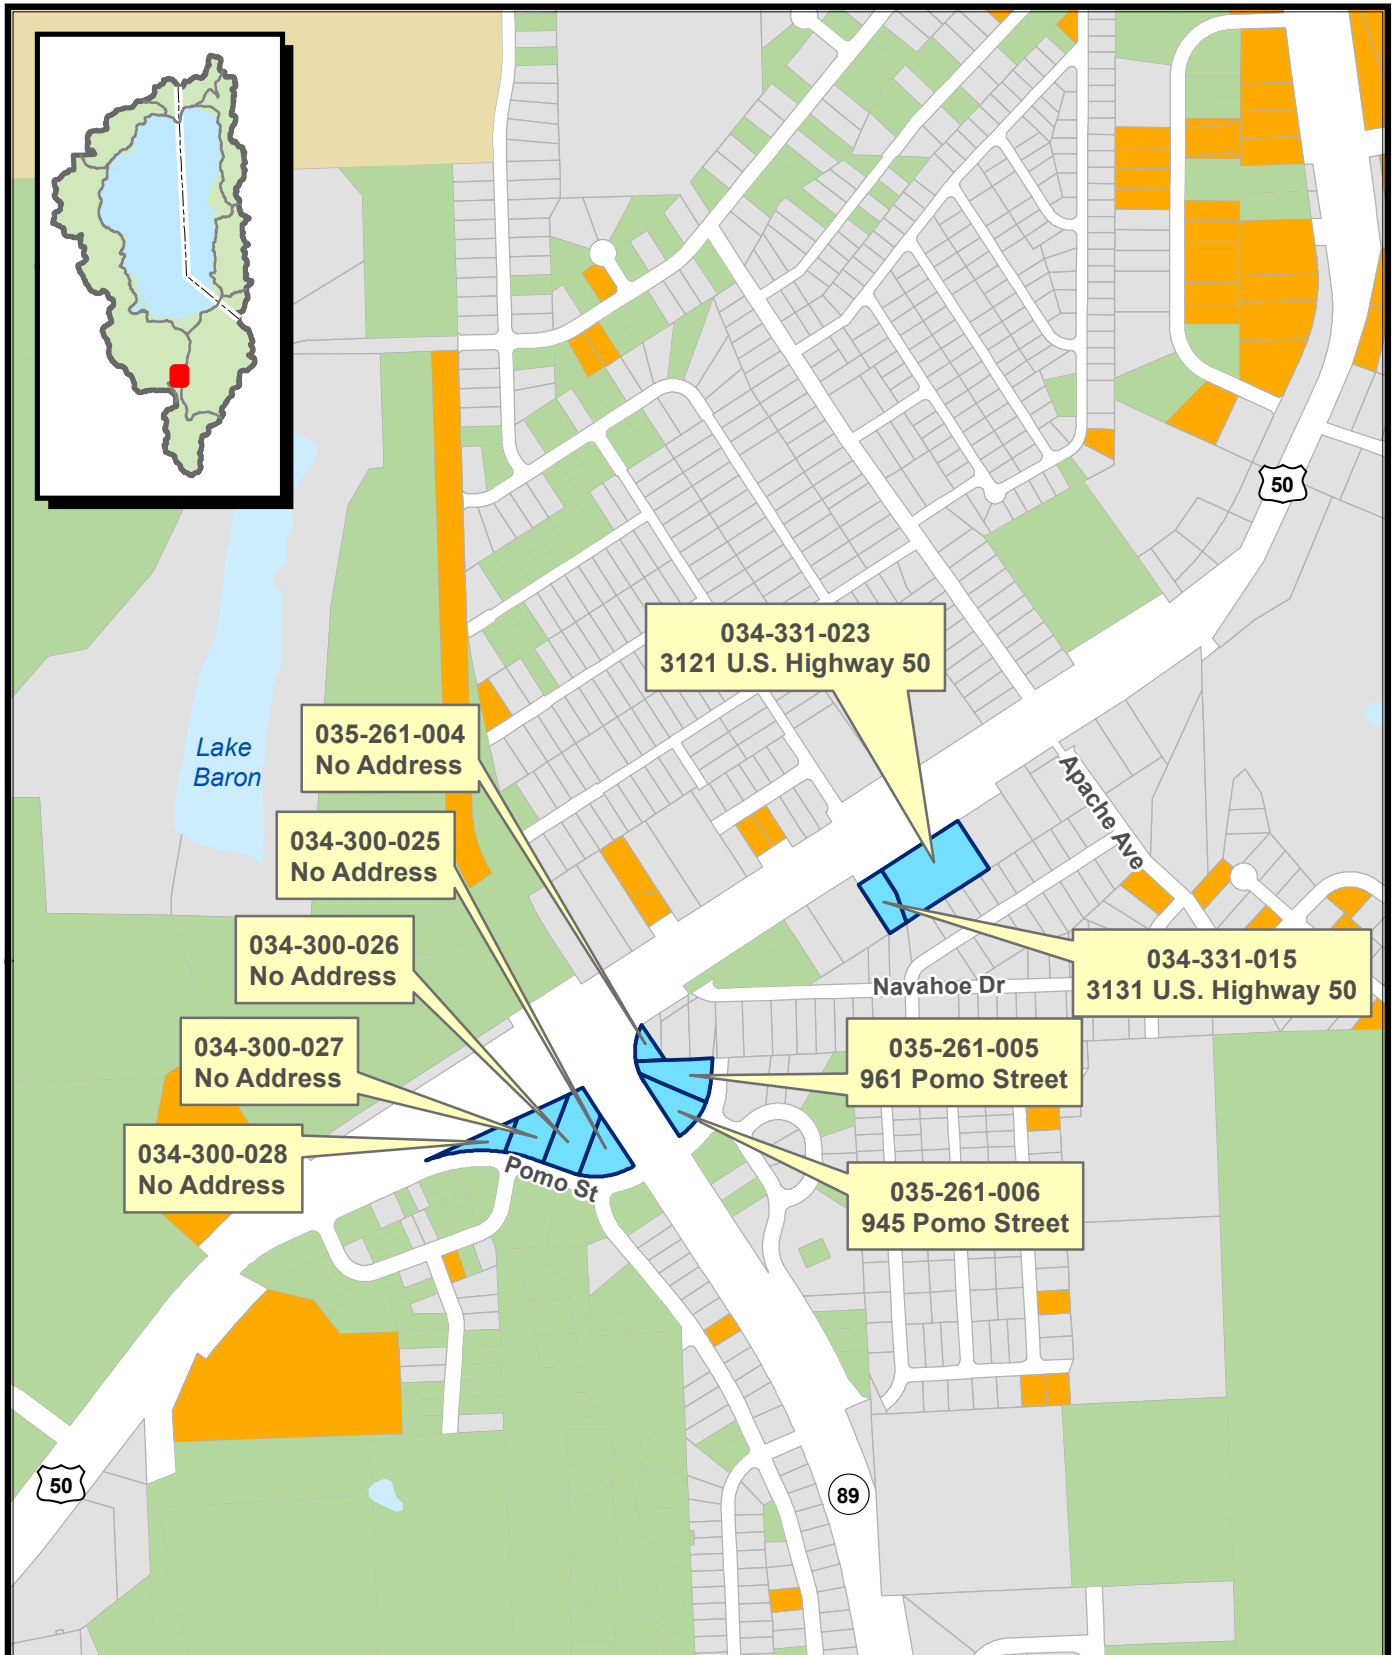

**ATTACHMENT 3
Meyers Asset Lands Map**

Ownership

- California Tahoe Conservancy
- CA Dept of Parks & Recreation
- USDA Forest Service
- Other
- Asset Lands

Sources:
TRPA, CTC, ESRI

California
Tahoe Conservancy

June 2021

*Map for reference purposes only.