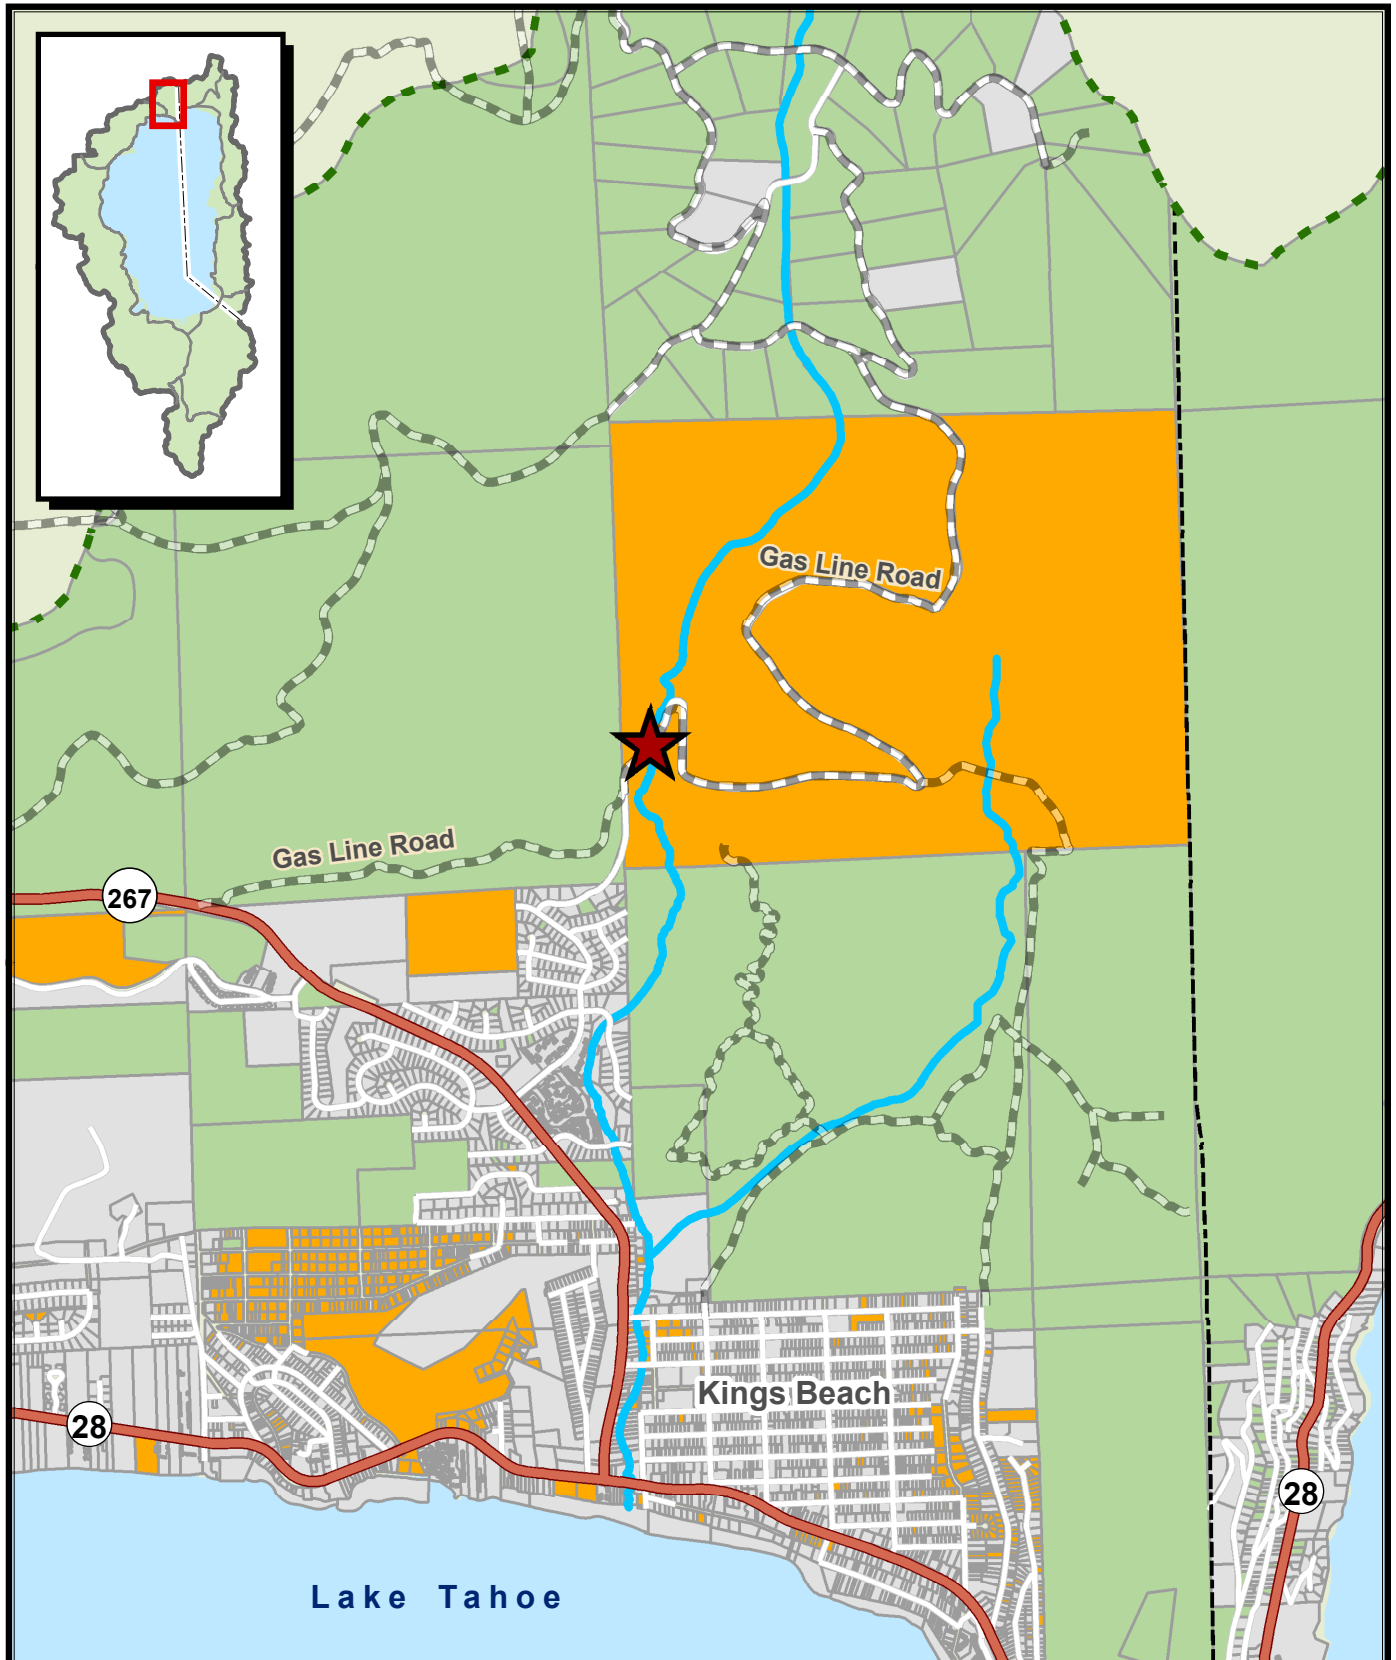

EXHIBIT A

Griff Creek Bridge Construction and Restoration Project

- Griff Creek Bridge Failure
- California Tahoe Conservancy
- USDA Forest Service
- All Other Parcels
- USFS Roads

Sources:
TRPA, CTC

California
Tahoe Conservancy

June 2021

*Map for reference purposes only.