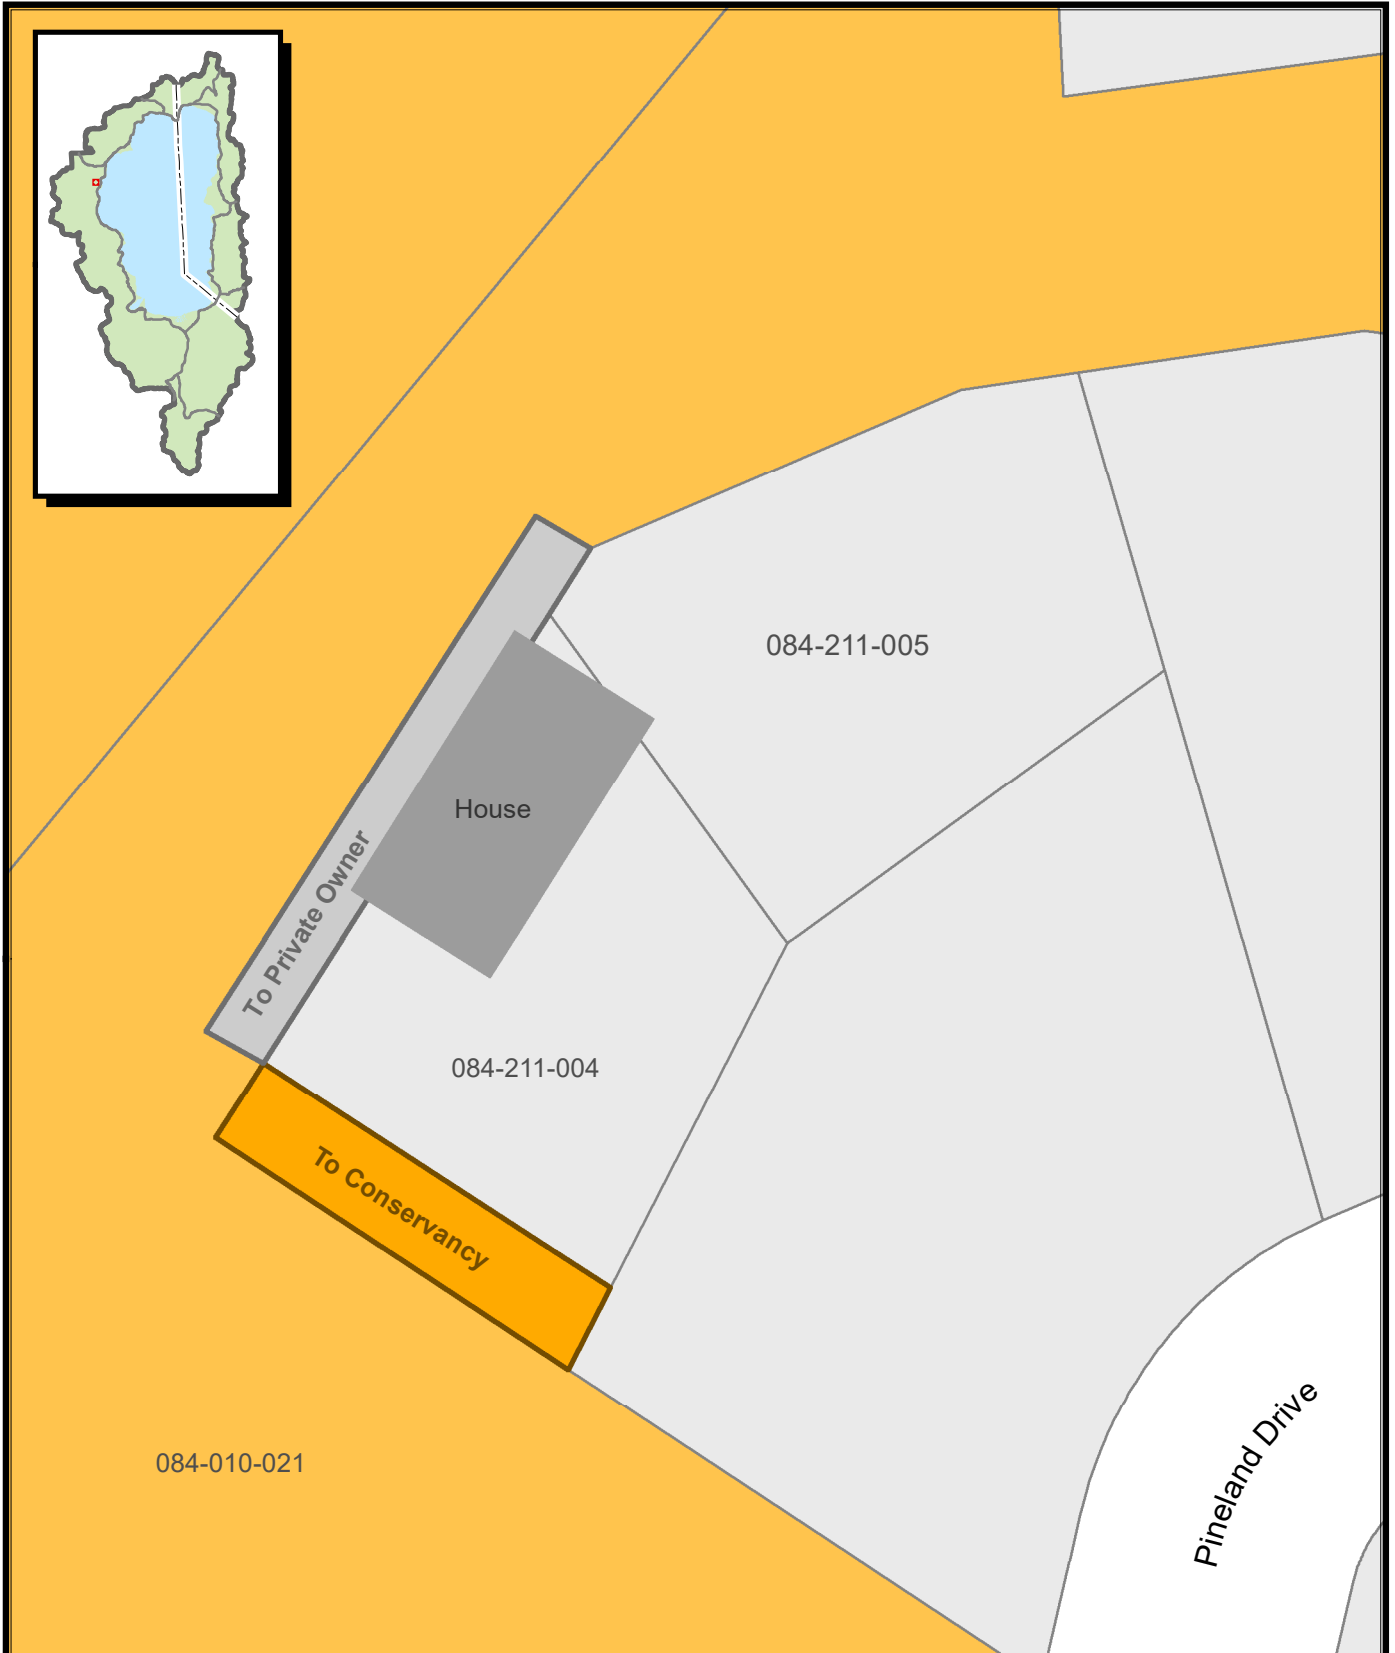

ATTACHMENT 3

Balsam Minor Boundary Line Adjustment Map

-  CA Tahoe Conservancy
-  Private

Sources:
TRPA, CTC

California
Tahoe Conservancy

December 2020

*Map for reference purposes only.