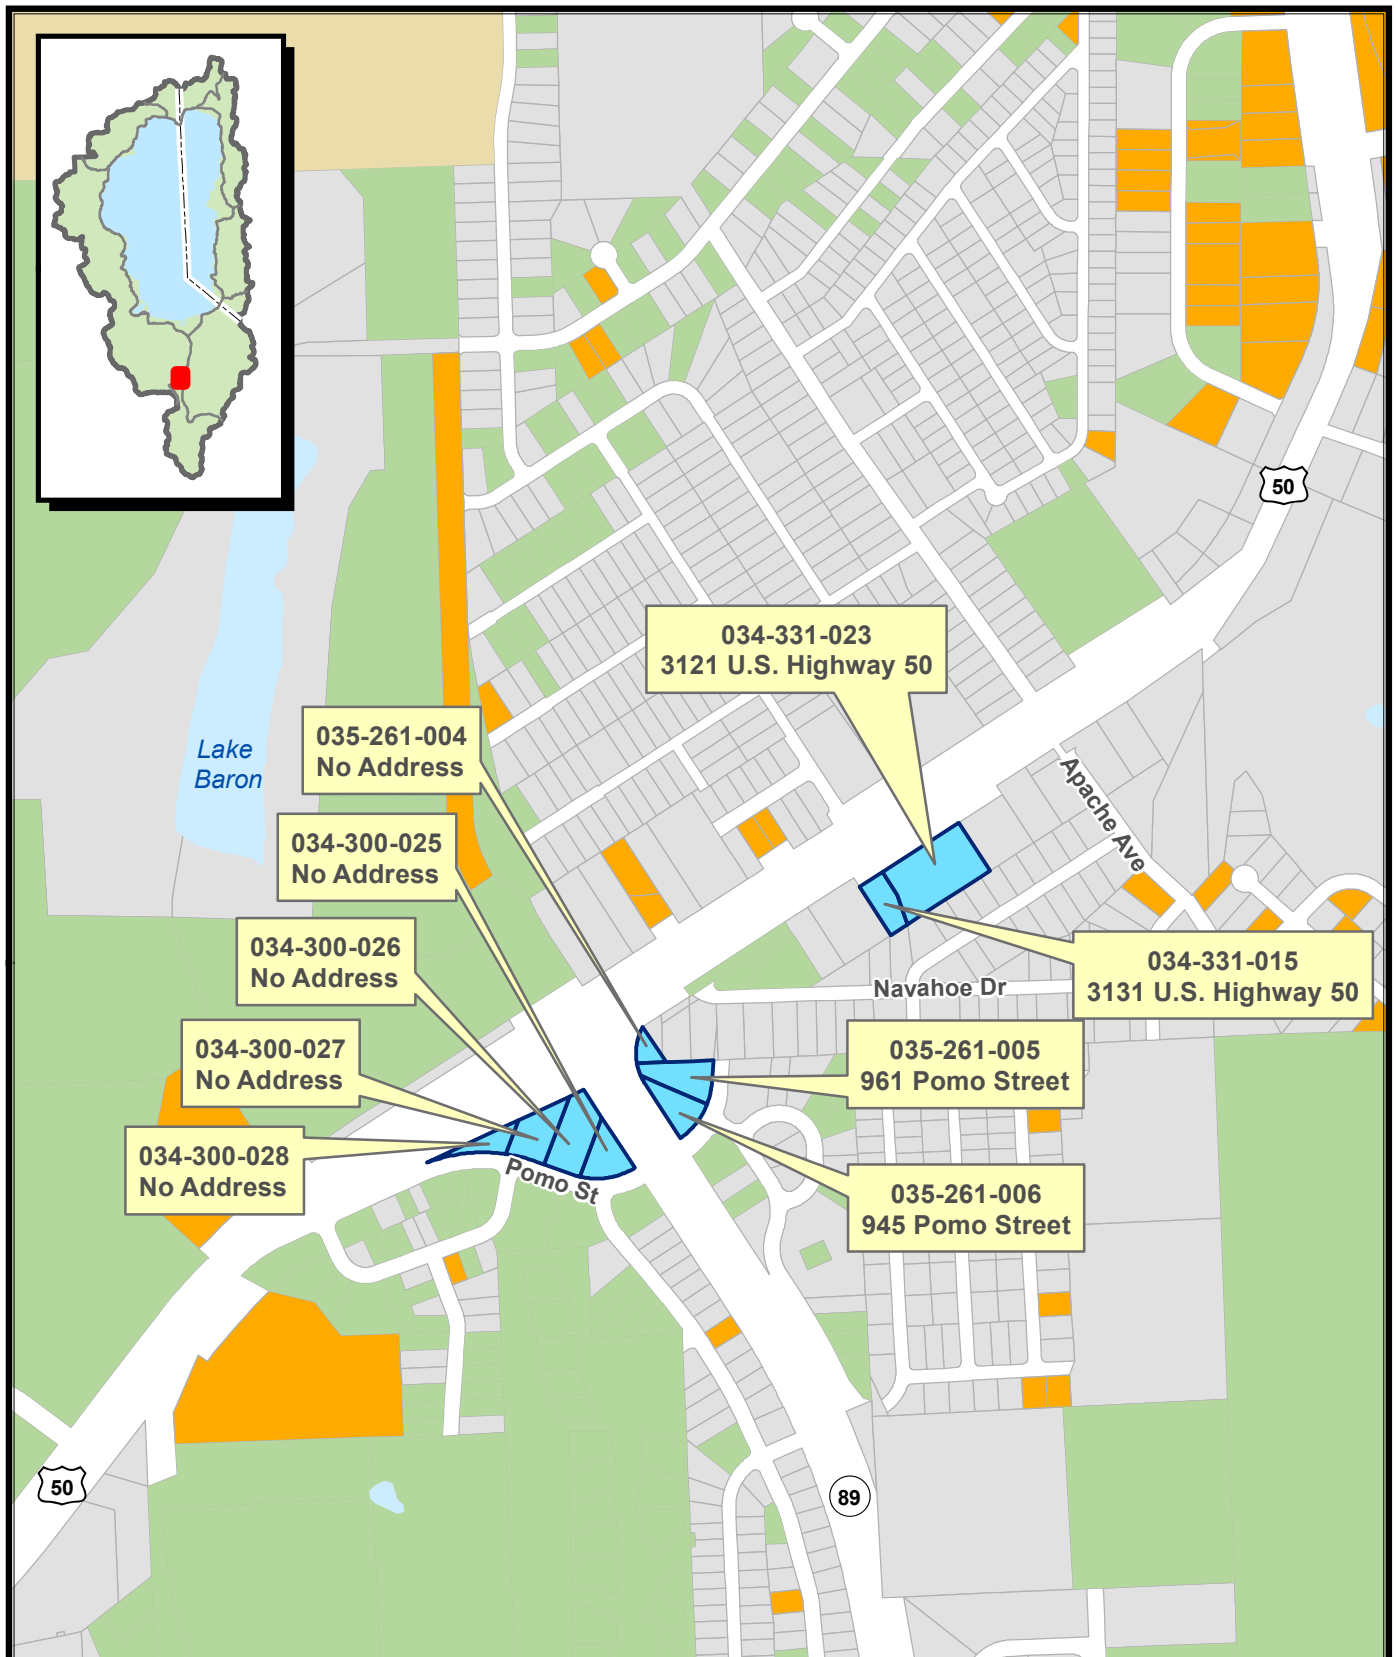

ATTACHMENT 3 Meyers Asset Lands Project Map

Ownership

- California Tahoe Conservancy
- CA Dept of Parks & Recreation
- USDA Forest Service
- Asset Lands

Sources:
TRPA, CTC, ESRI

California
Tahoe Conservancy

September 2020

*Map for reference purposes only.