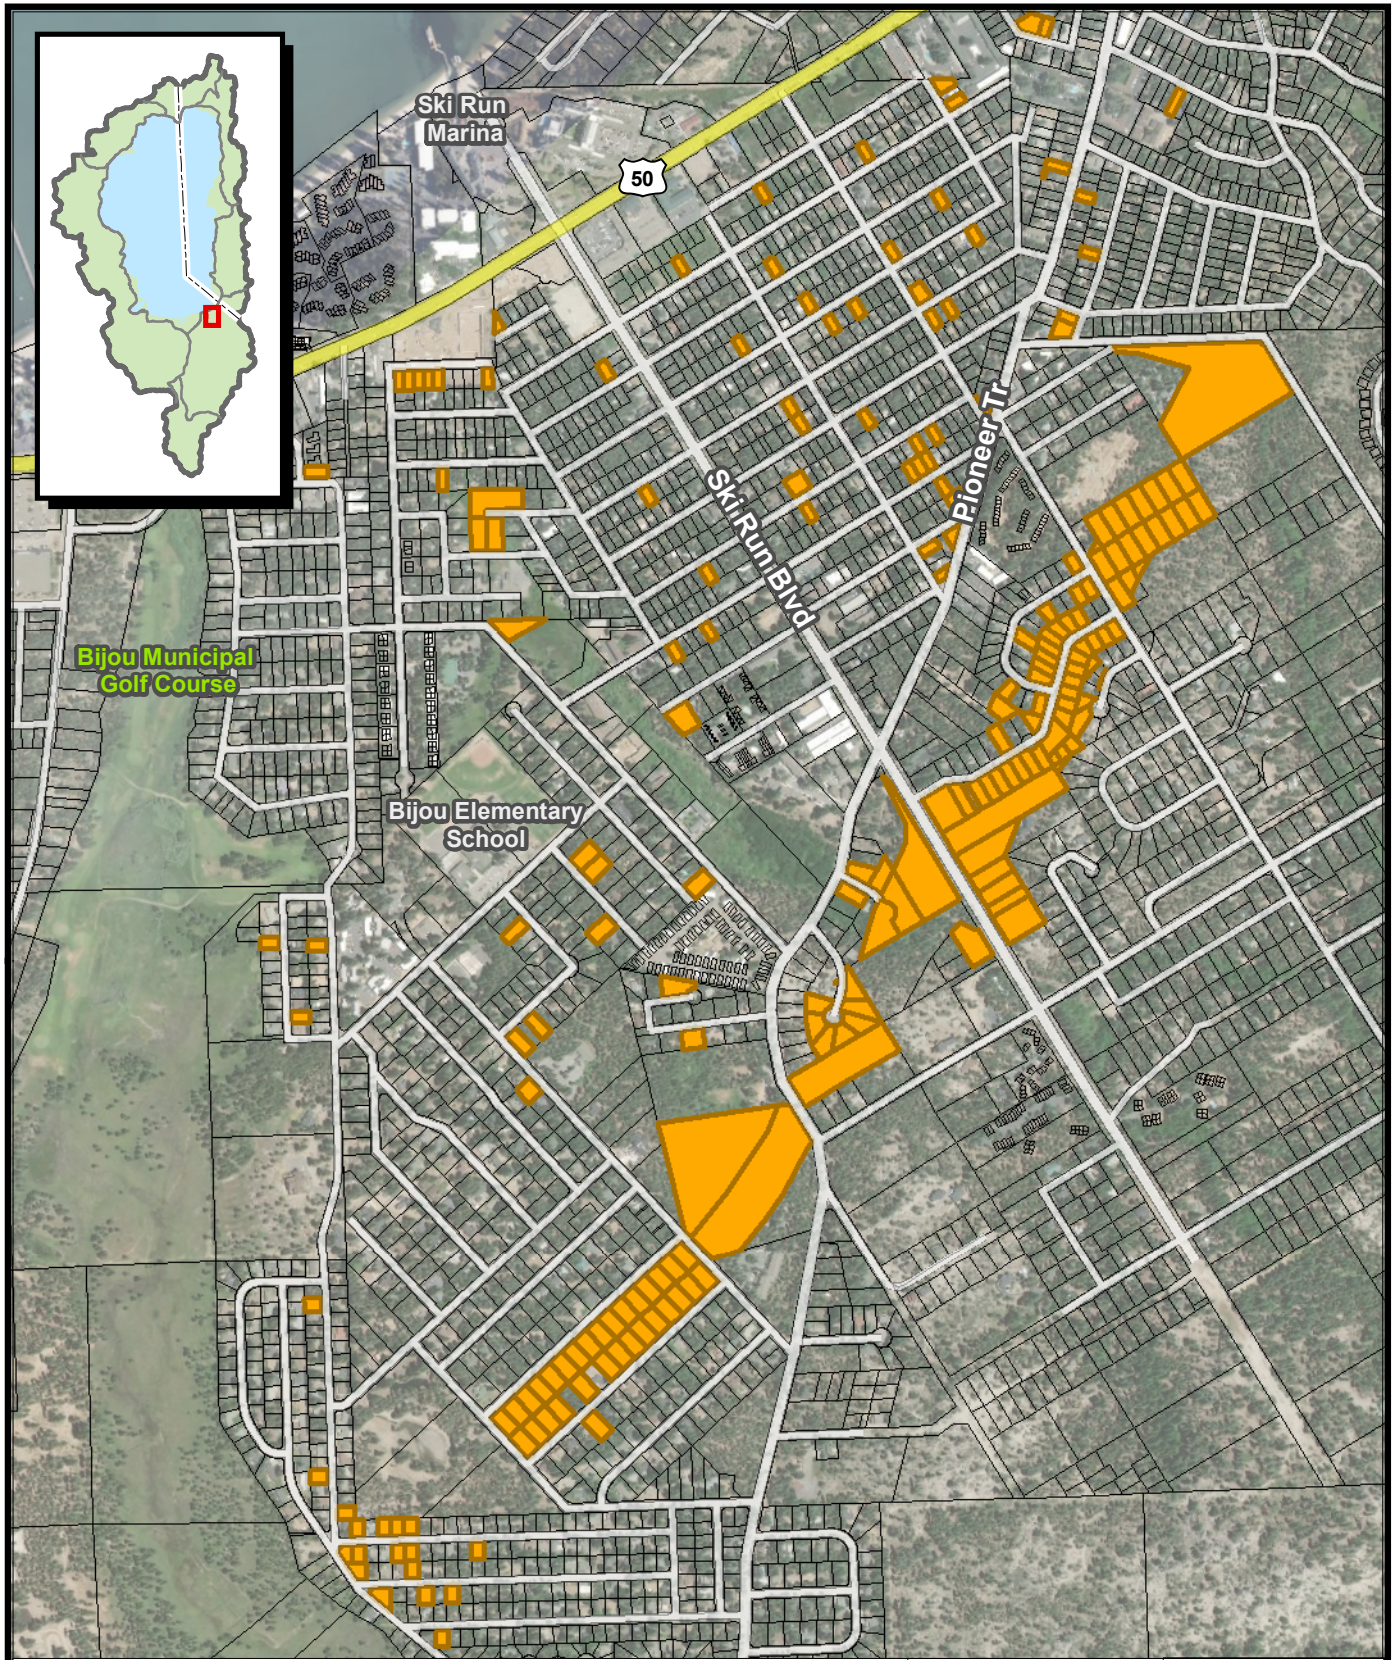

EXHIBIT A

Ski Run/Bijou Open Space Fuel Hazard Reduction Project

 SNPLMA 16 Ski Run/Bijou Parcels

Sources:
TRPA, CTC, ESRI

California
Tahoe Conservancy

December 2019
*Map for reference purposes only.