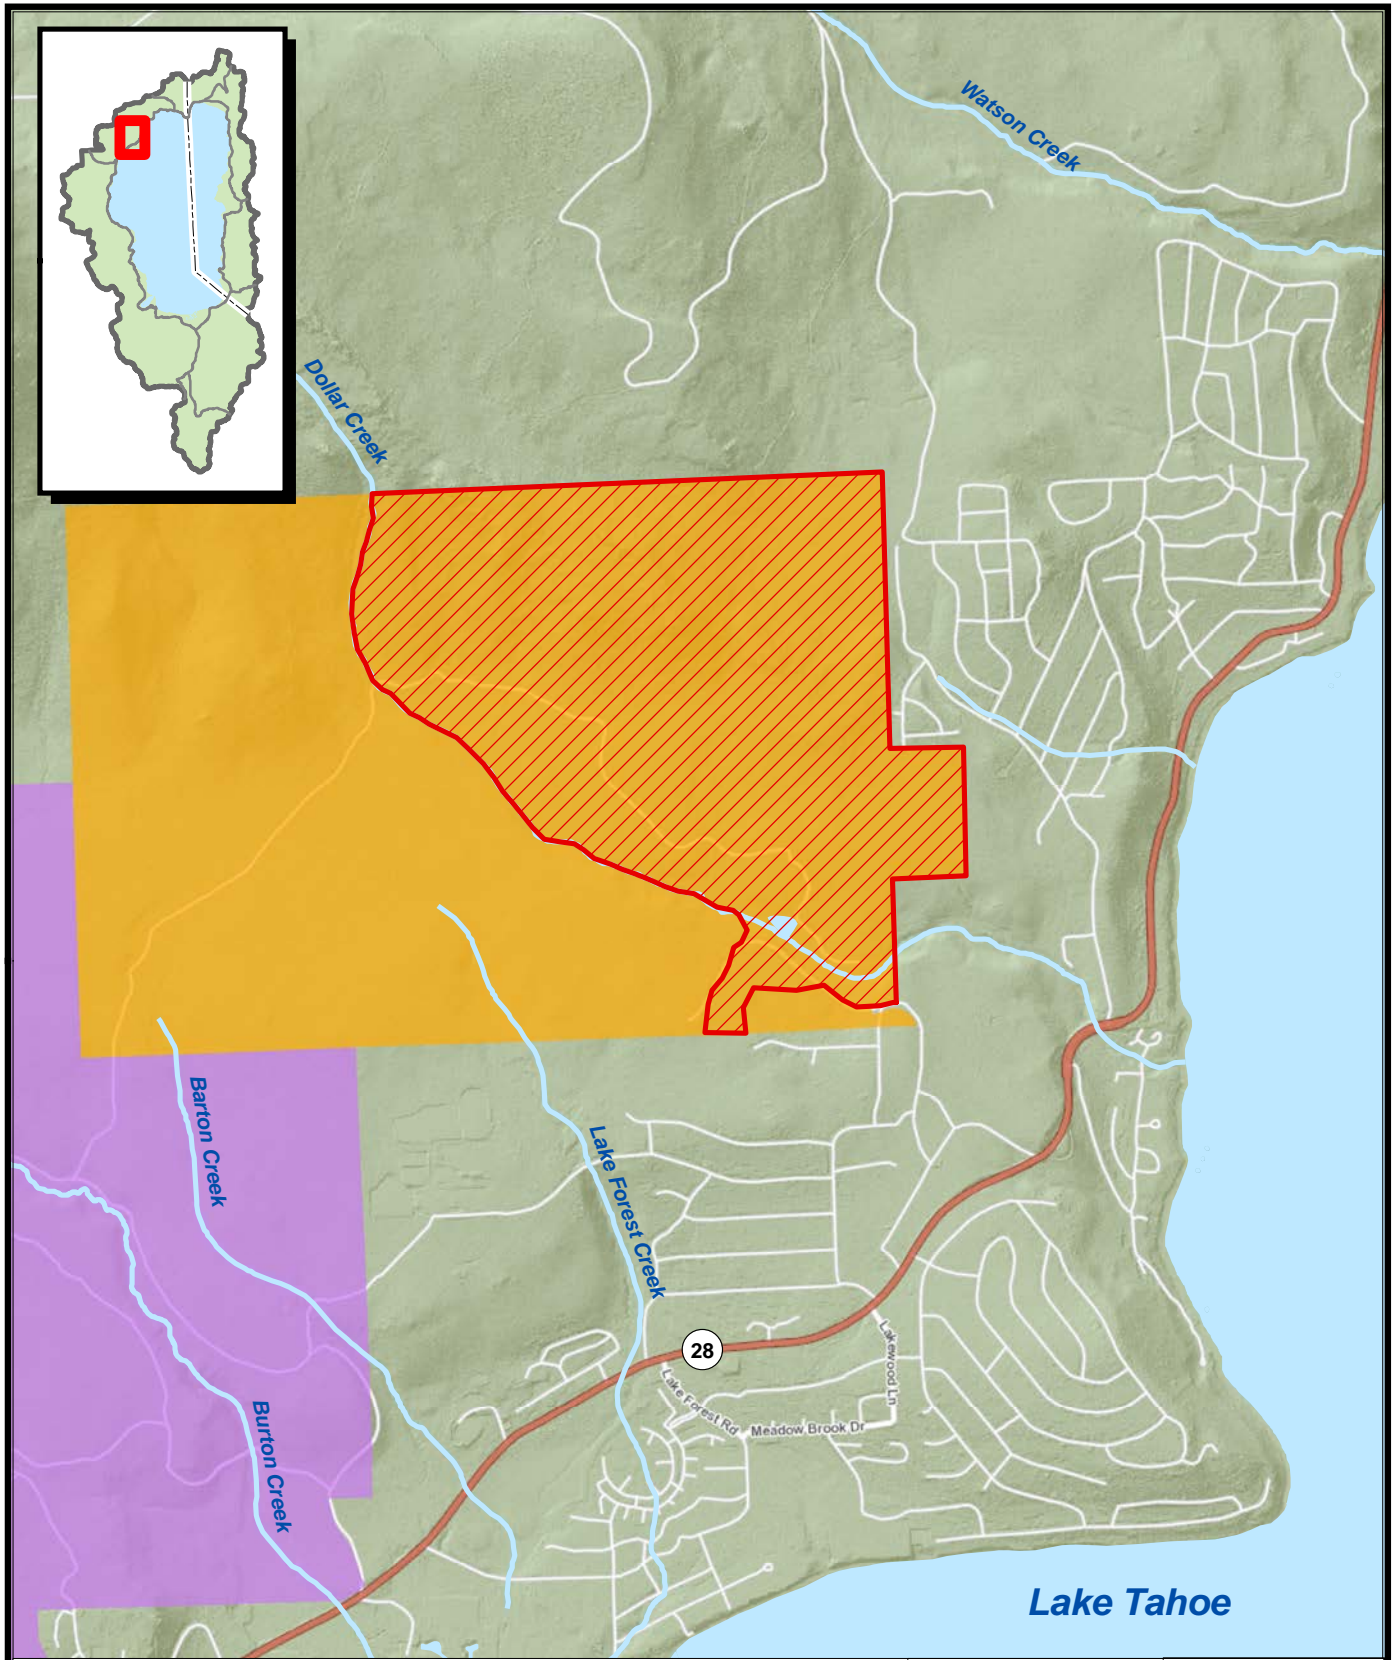

ATTACHMENT 2  
Dollar Creek Forest Restoration Project

-  Project Area
-  Dollar Creek Property- California Tahoe Conservancy
-  California Department of Parks and Recreation

Sources:  
CTC, TRPA, ESRI

California  
Tahoe Conservancy

October 2019

\*Map for reference purposes only.