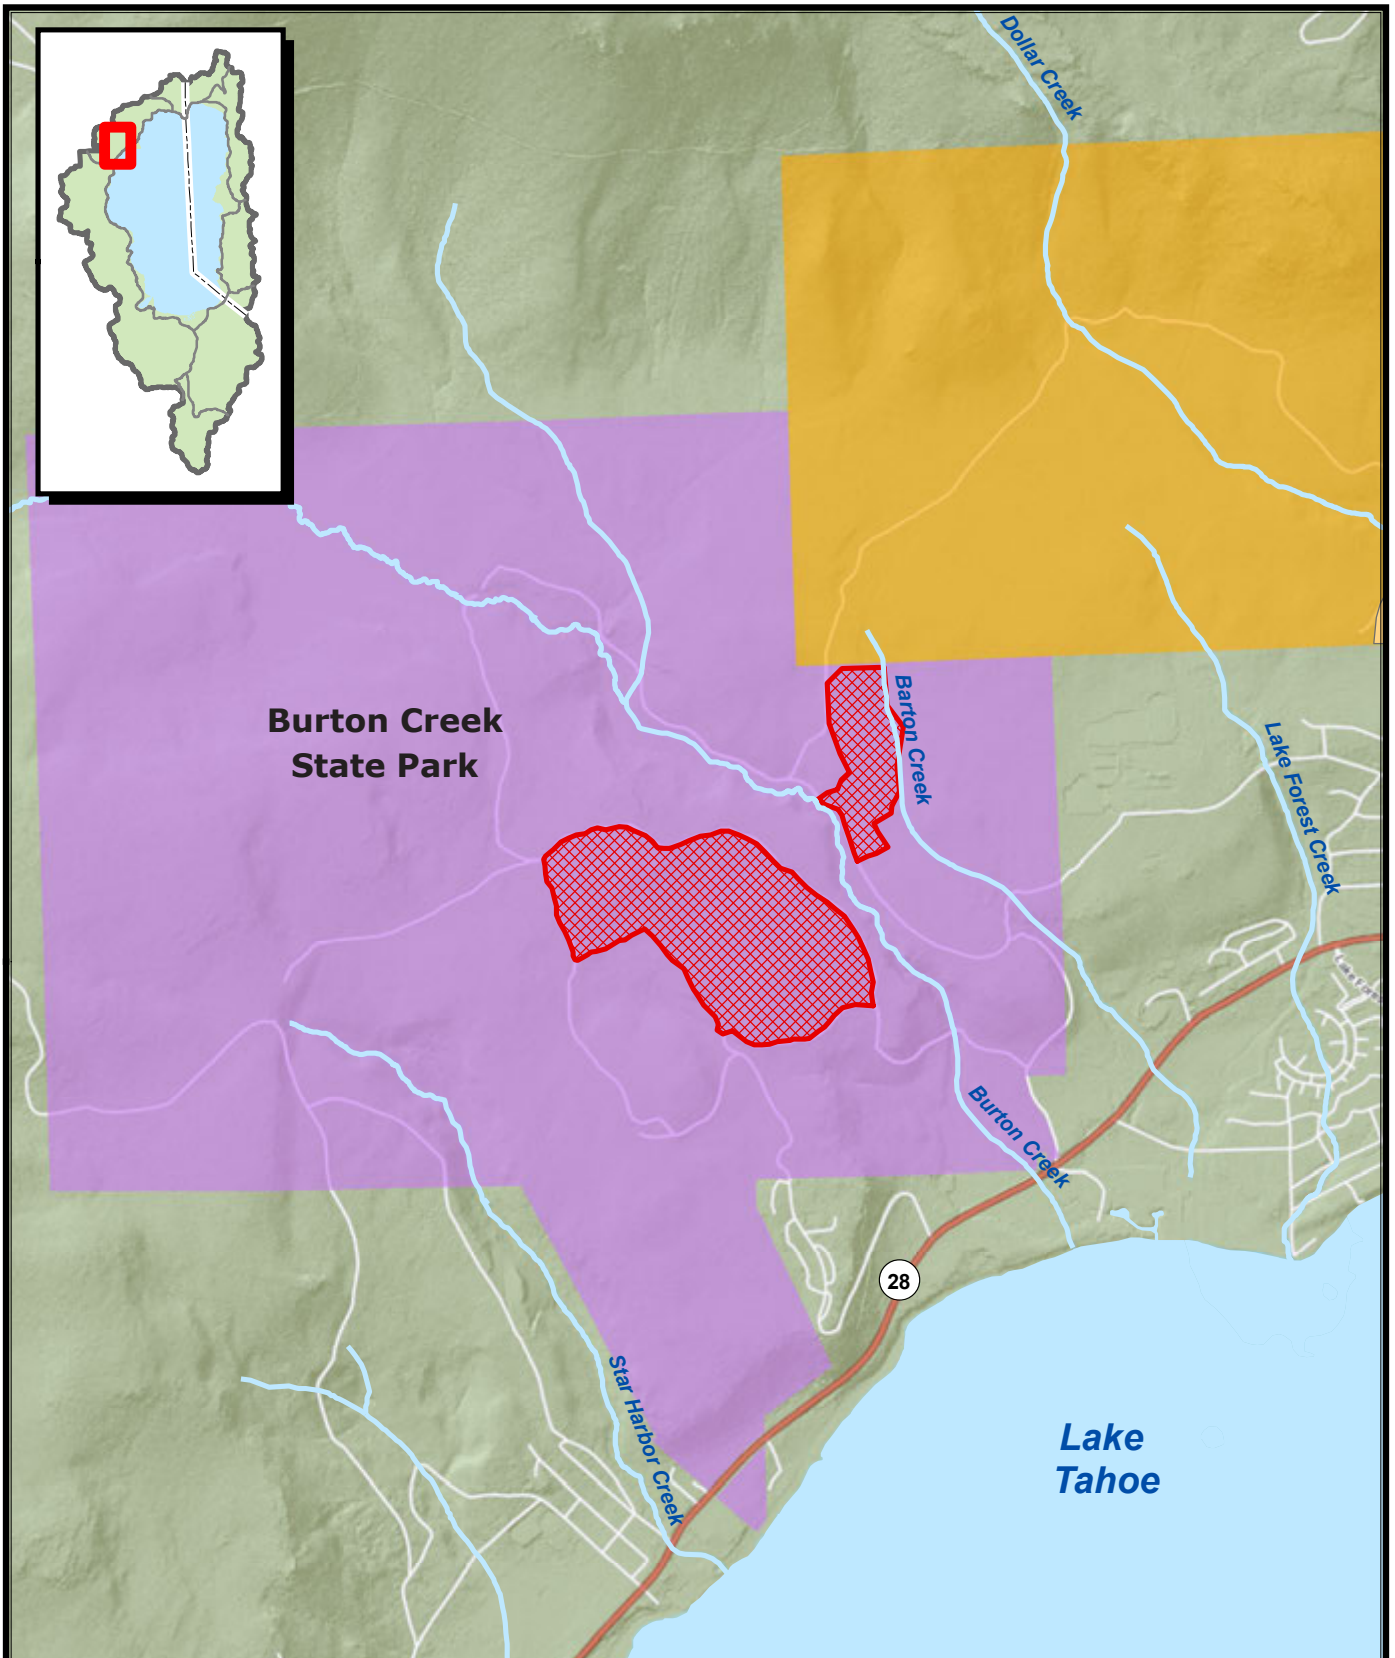

Attachment 2

Burton Creek State Park Forest Restoration Project

-  CA Tahoe Conservancy
-  CA Dept of Parks and Recreation
-  Project Area

Sources:
CTC, TRPA, ESRI

California
Tahoe Conservancy

August 2019

*Map for reference purposes only.