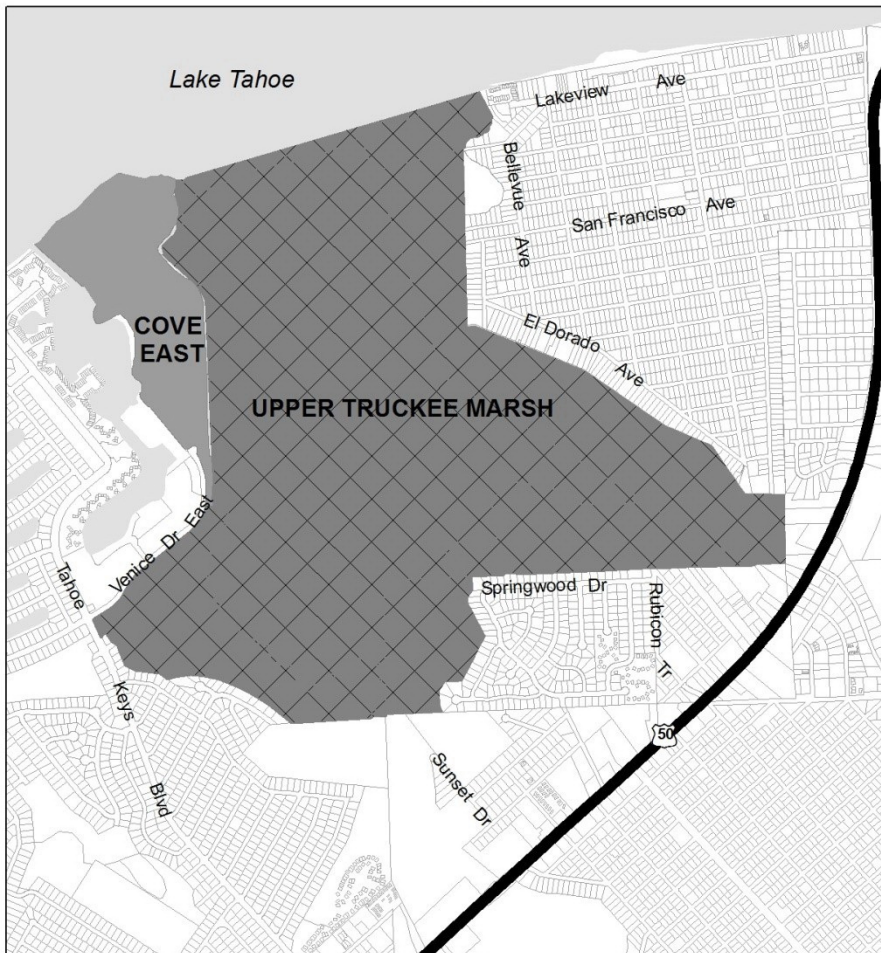

# UPPER TRUCKEE MARSH

## Seasonal Dog Closure Area Map

-  Seasonal closure to dogs: May 1 - July 31  
Dogs permitted on leash: August 1 - April 30
-  Dogs permitted on leash year-round
-  Parcel Outline