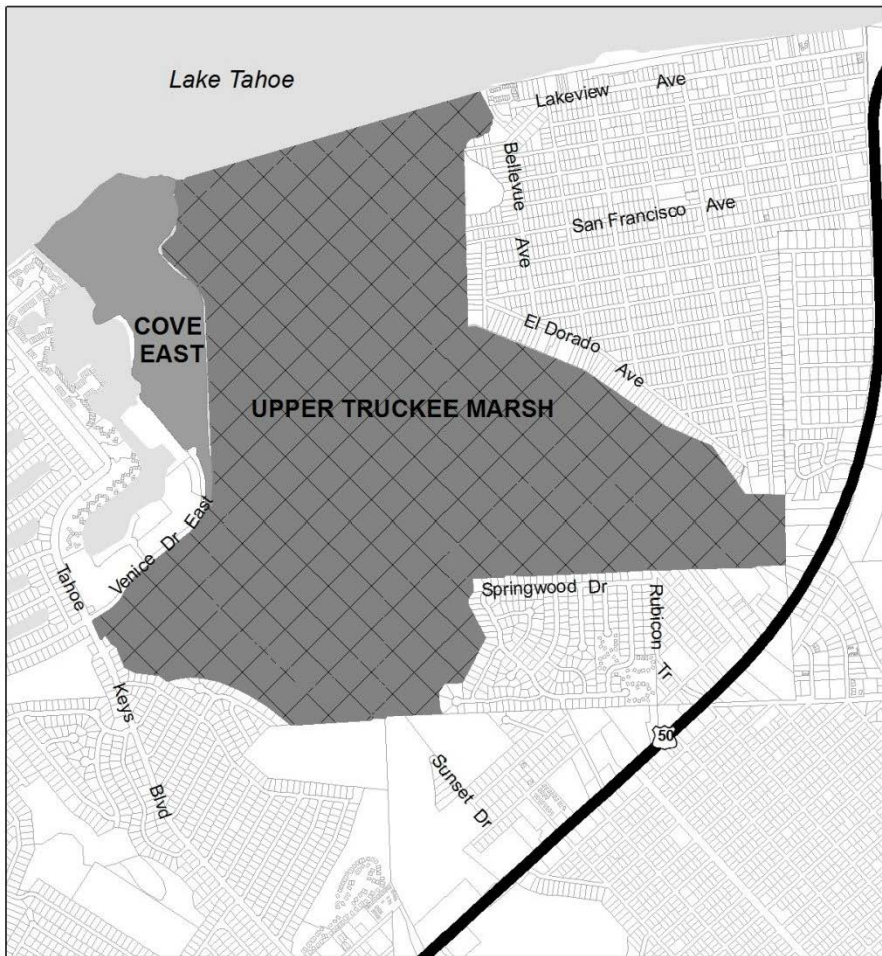

# UPPER TRUCKEE MARSH

## Seasonal Dog Closure Area Map

-  Seasonal closure to dogs: May 1 - July 31  
Dogs permitted on leash: August 1 - April 30
-  Dogs permitted on leash year-round
-  Parcel Outline