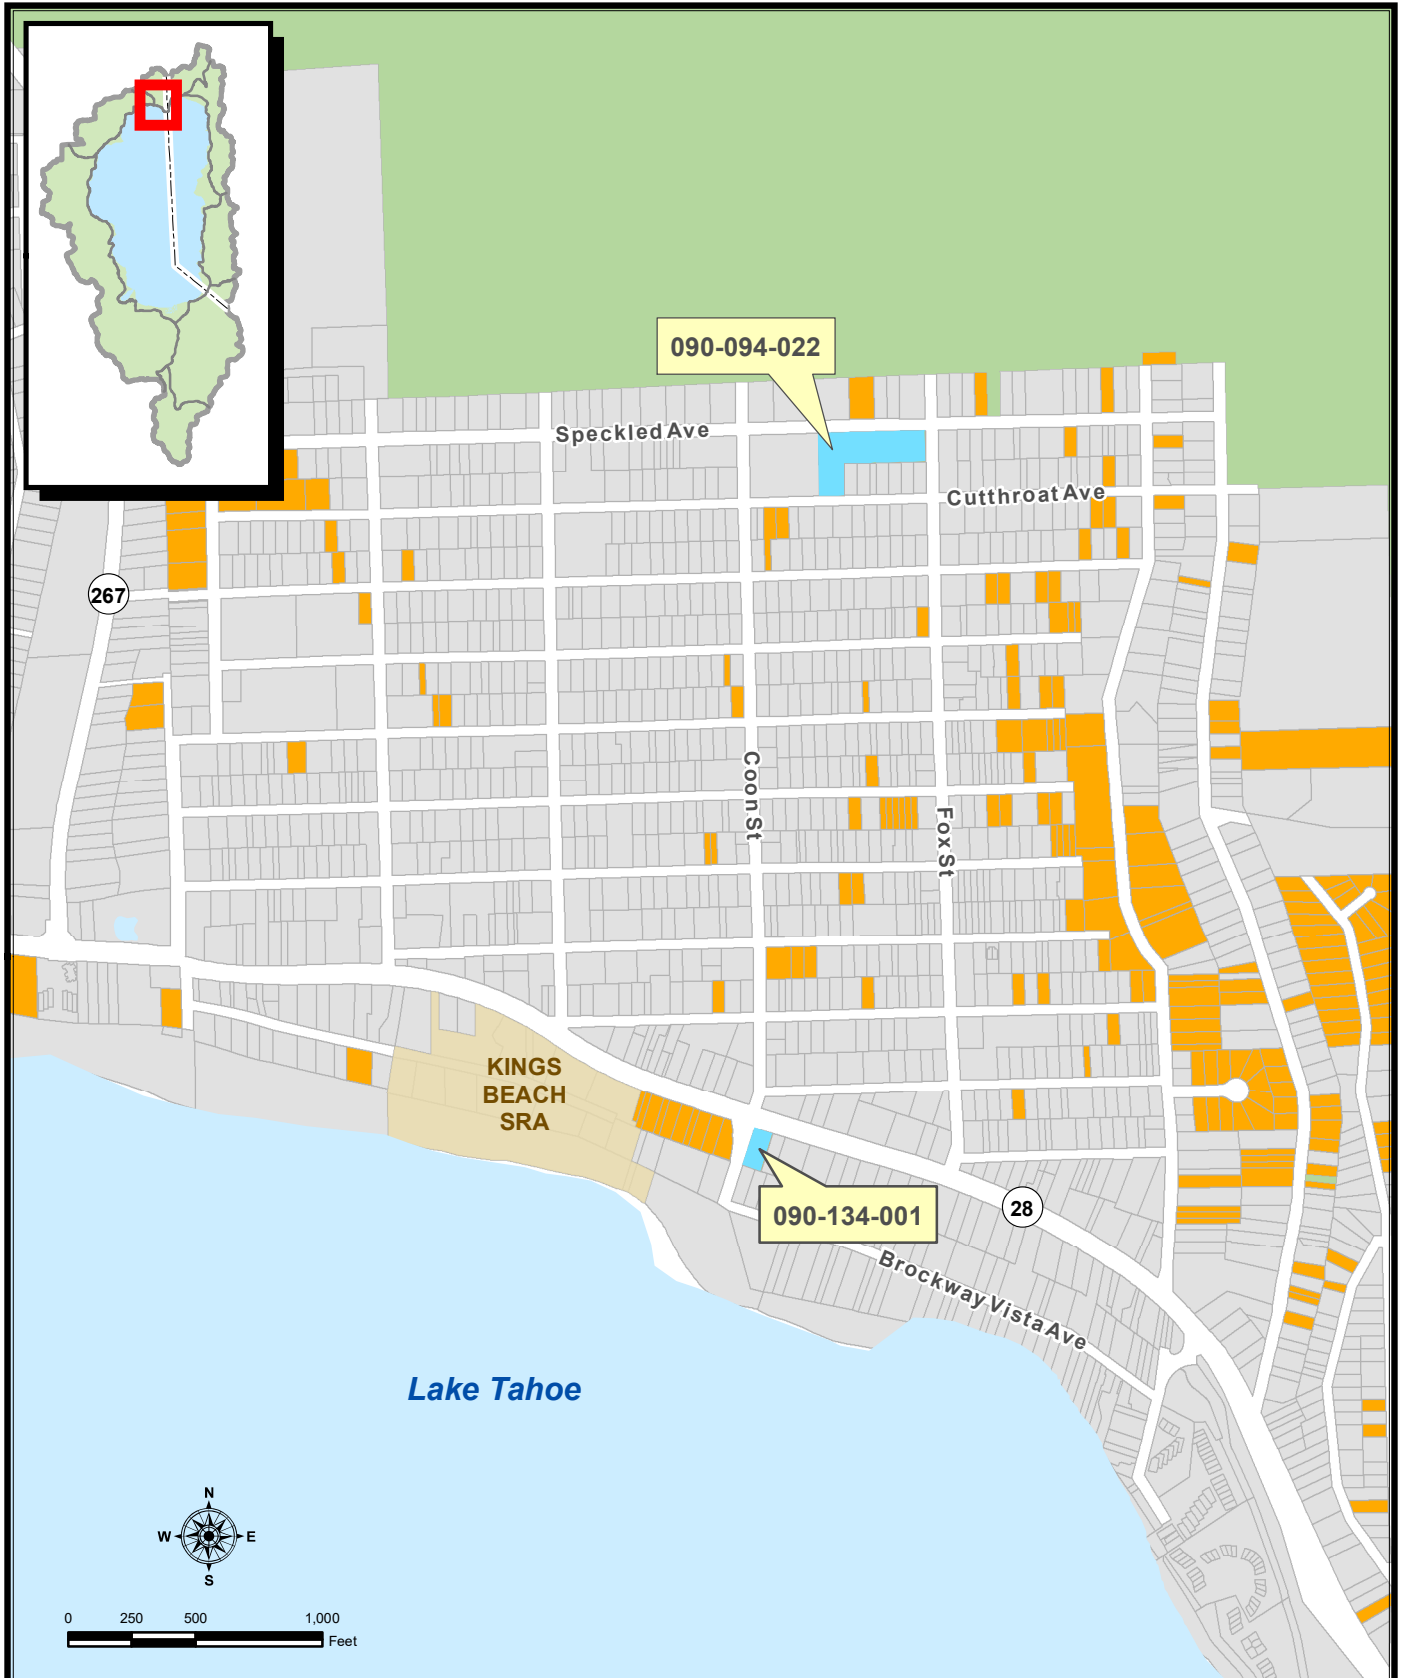

ATTACHMENT 1A

Area Plan & Town Center Asset Lands

Ownership

- CA Tahoe Conservancy
- CA Dept of Parks & Recreation
- US Forest Service

Area Plan & Town Center Asset Lands

California Tahoe Conservancy
March 2014

Map for reference purposes only.
Sources: Placer County; TRPA; USGS

ATTACHMENT 1B

Area Plan & Town Center Asset Lands

Ownership

- CA Tahoe Conservancy
- CA Dept of Parks & Recreation
- US Forest Service

Area Plan & Town Center Asset Lands

California Tahoe Conservancy
March 2014

Map for reference purposes only.
Sources: El Dorado County; TRPA; USGS

ATTACHMENT 1C

Area Plan & Town Center Asset Lands

Ownership

- CA Tahoe Conservancy
- CA Dept of Parks & Recreation
- US Forest Service

Area Plan & Town Center Asset Lands

California Tahoe Conservancy
March 2014

Map for reference purposes only.
Sources: El Dorado County; TRPA; USGS