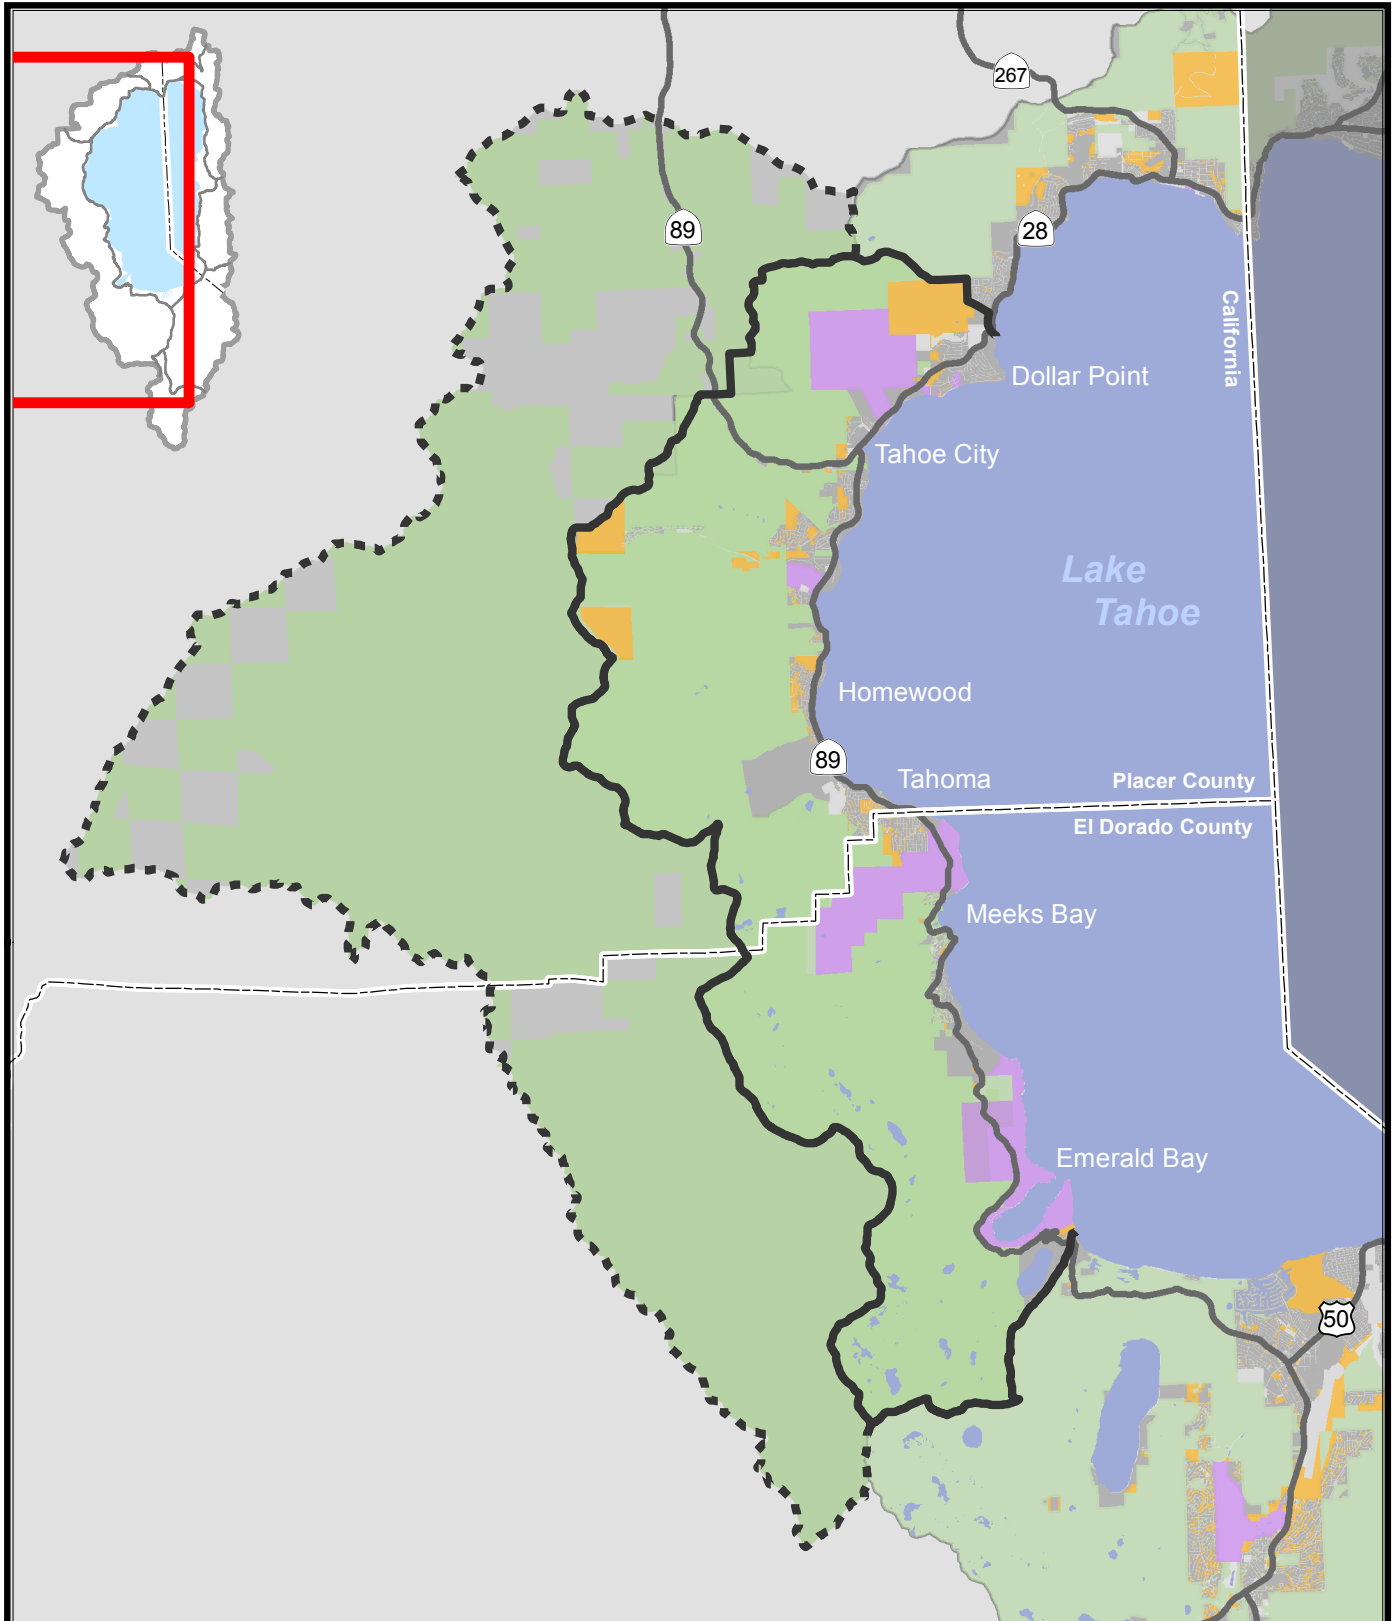

**EXHIBIT A
Project Map
Lake Tahoe West Restoration Partnership**

Lake Tahoe West Project Boundary

- Planning Area (entirely within the Lake Tahoe Basin)
- Analysis Area (extends outside the Lake Tahoe Basin)

September 2017

*Map for reference purposes only.