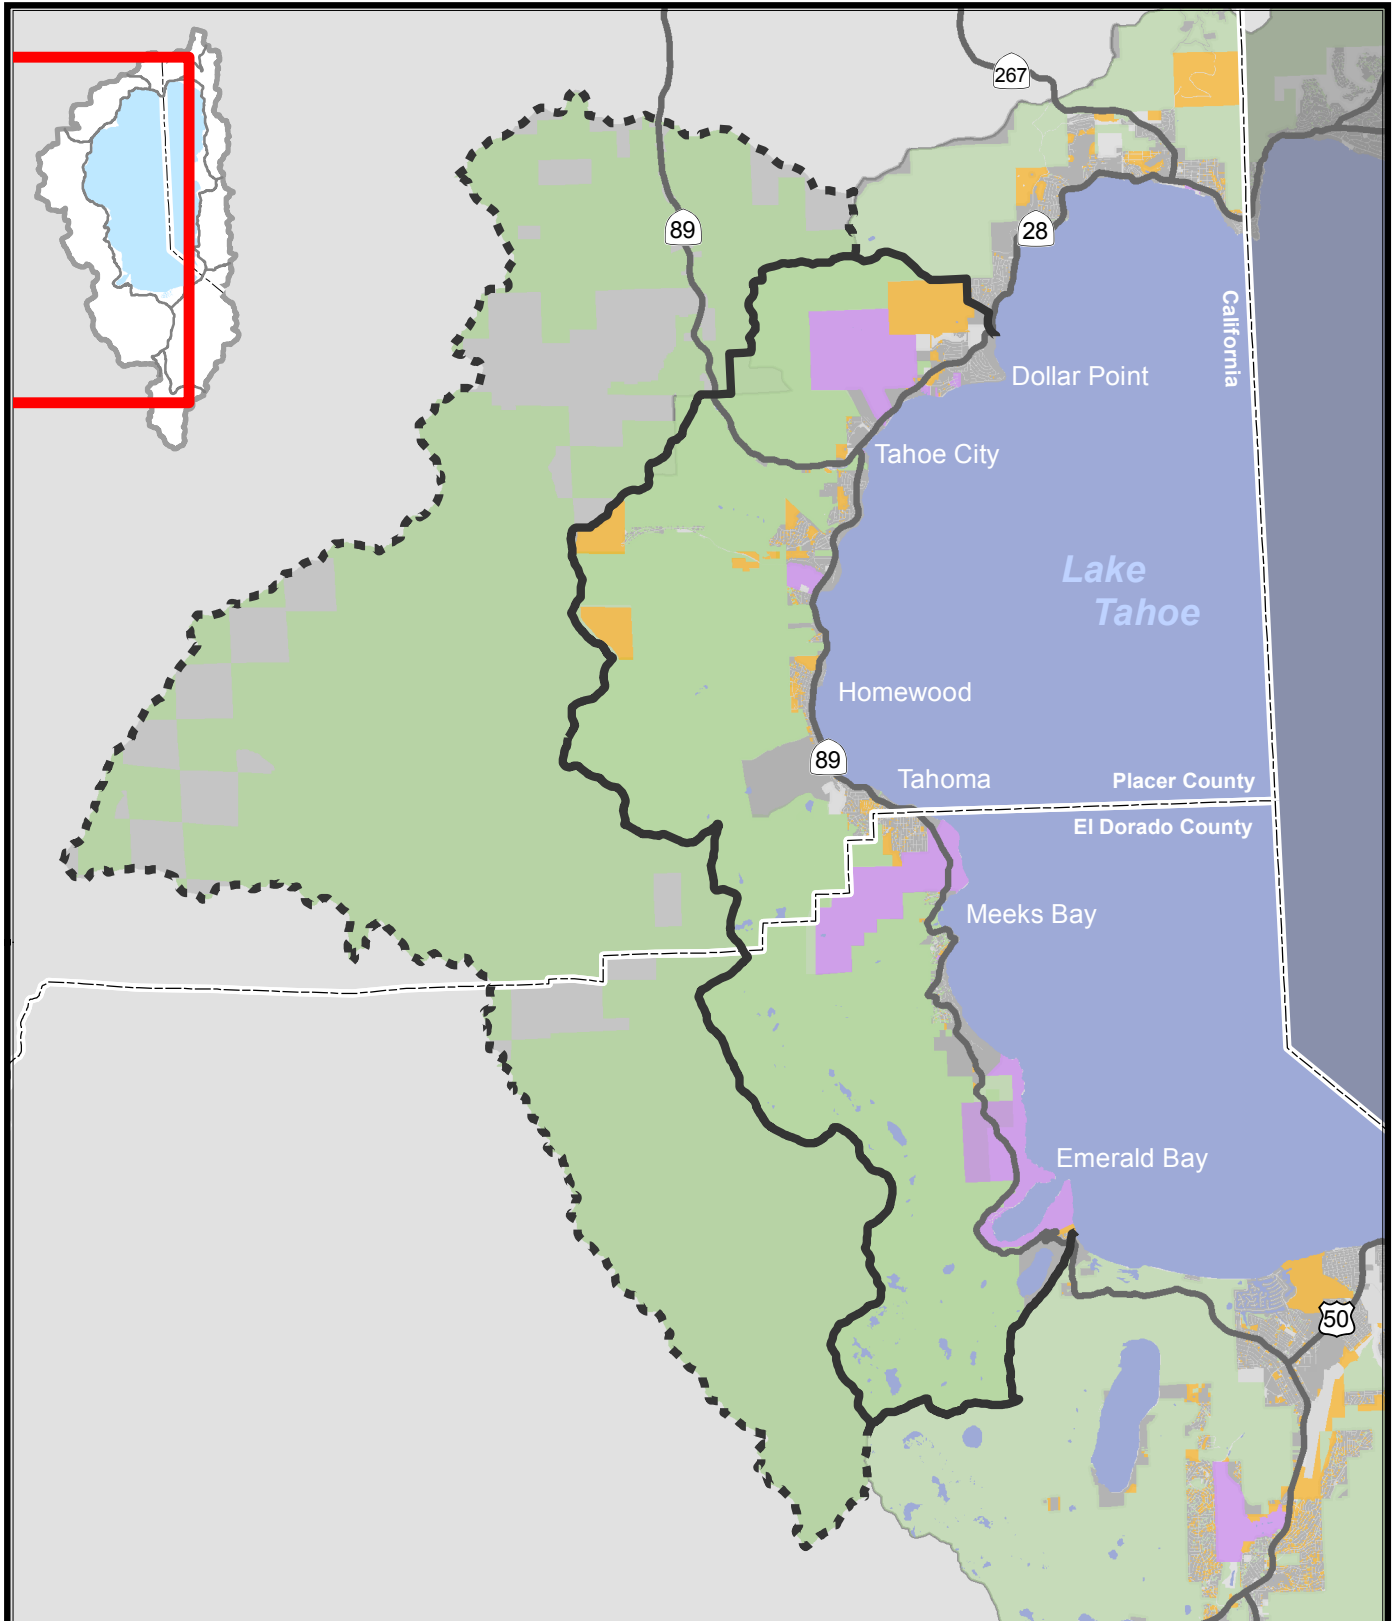

ATTACHMENT 3.4c

Project Map

Lake Tahoe West Restoration Partnership

Lake Tahoe West Project Boundary

- Planning Area (entirely within the Lake Tahoe Basin)
- - - Analysis Area (extends outside the Lake Tahoe Basin)

September 2017

*Map for reference purposes only.