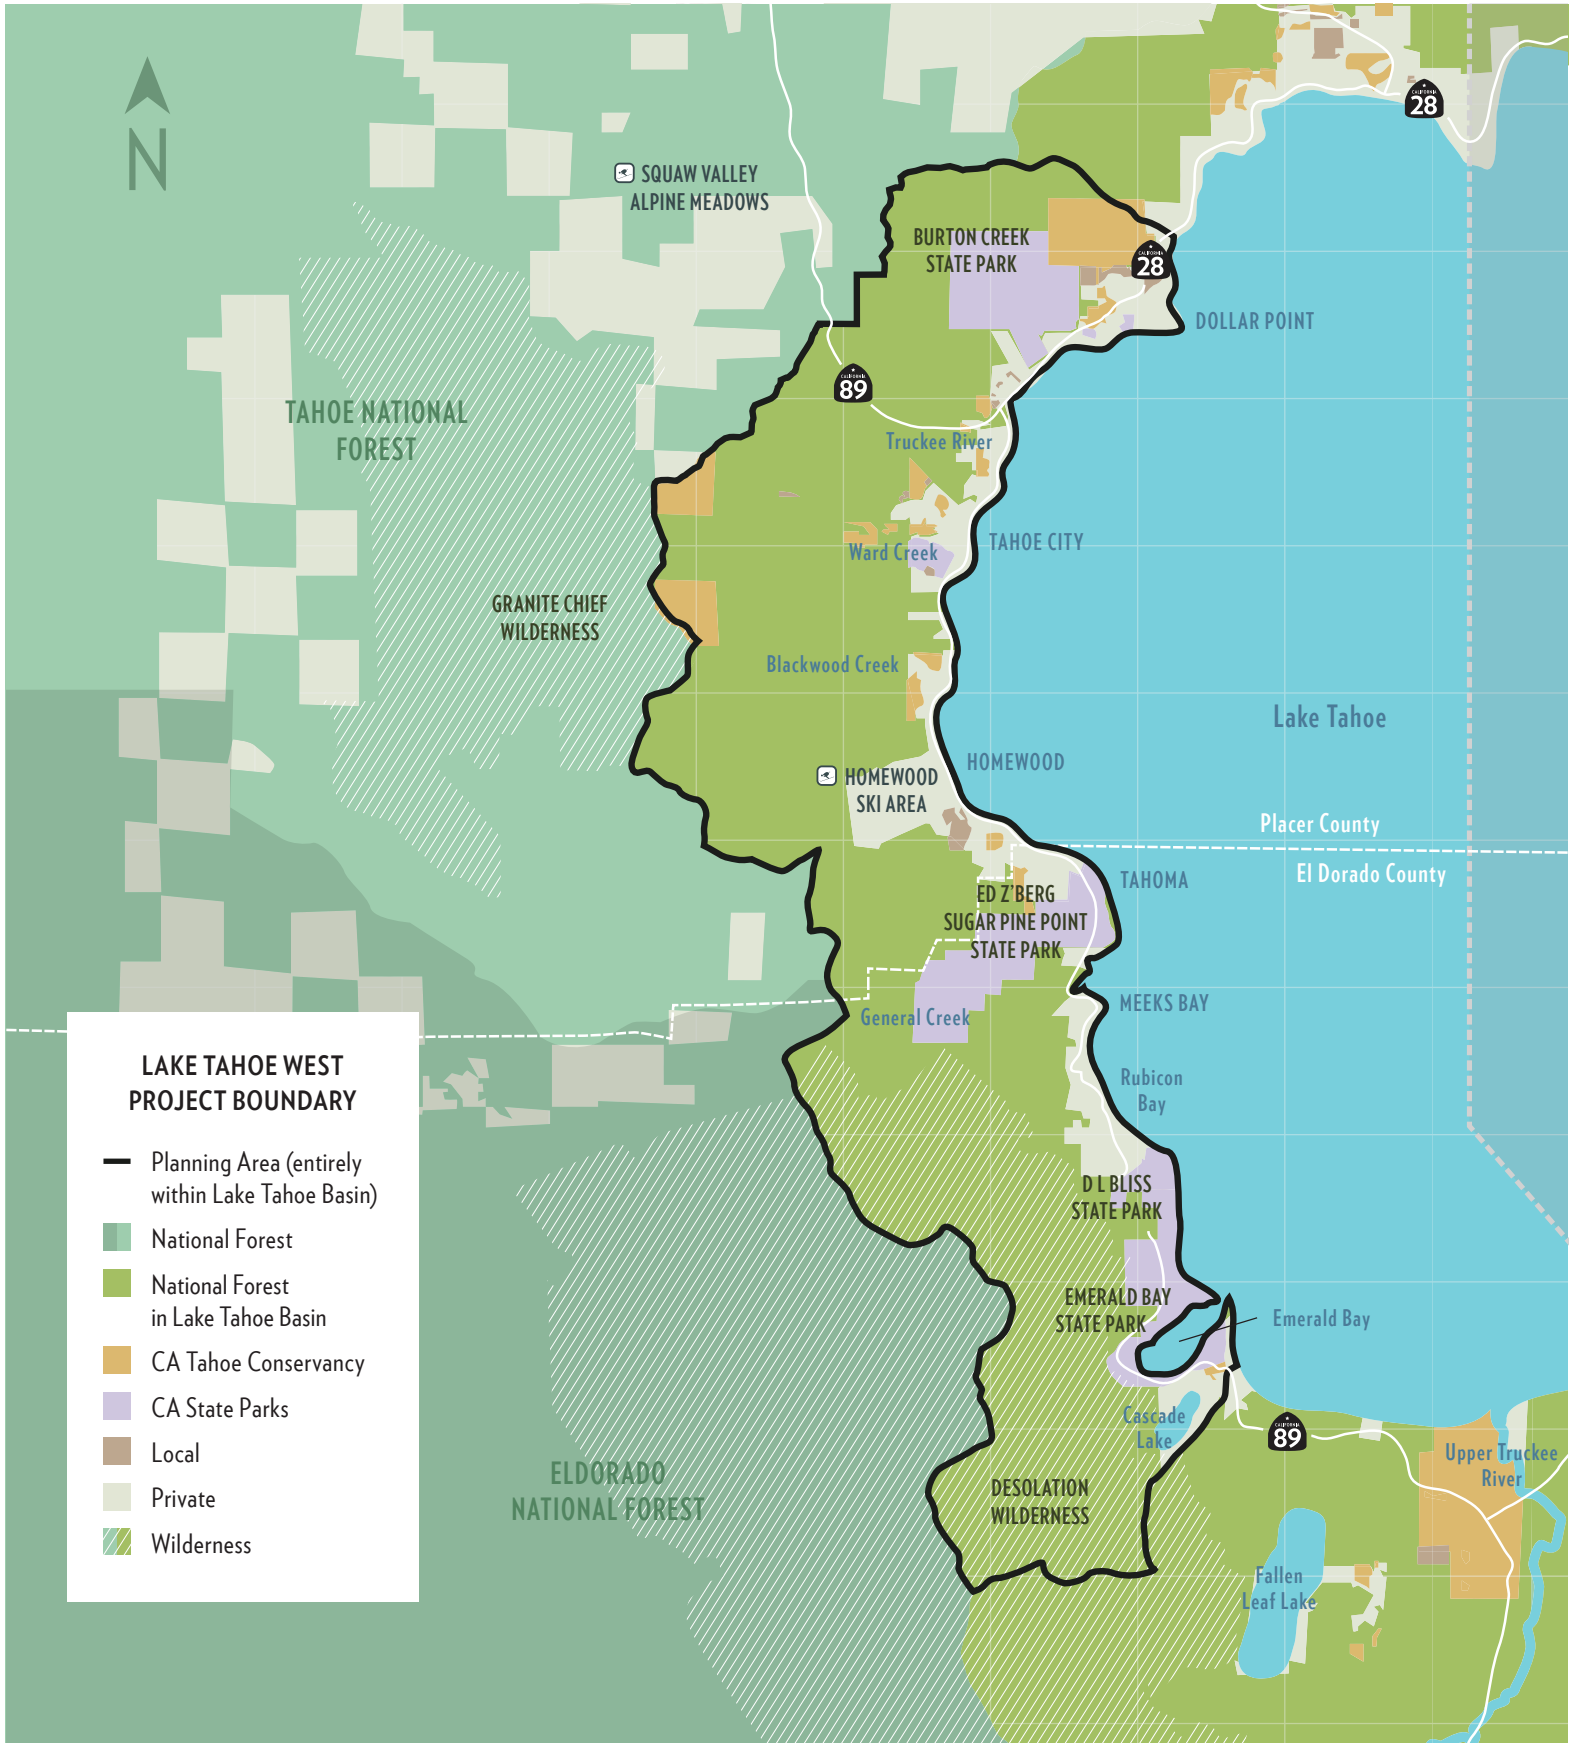

EXHIBIT A Location Map Lake Tahoe West National Forest Foundation Grant

LAKE TAHOE WEST PROJECT BOUNDARY

- Planning Area (entirely within Lake Tahoe Basin)
- National Forest
- National Forest in Lake Tahoe Basin
- CA Tahoe Conservancy
- CA State Parks
- Local
- Private
- Wilderness