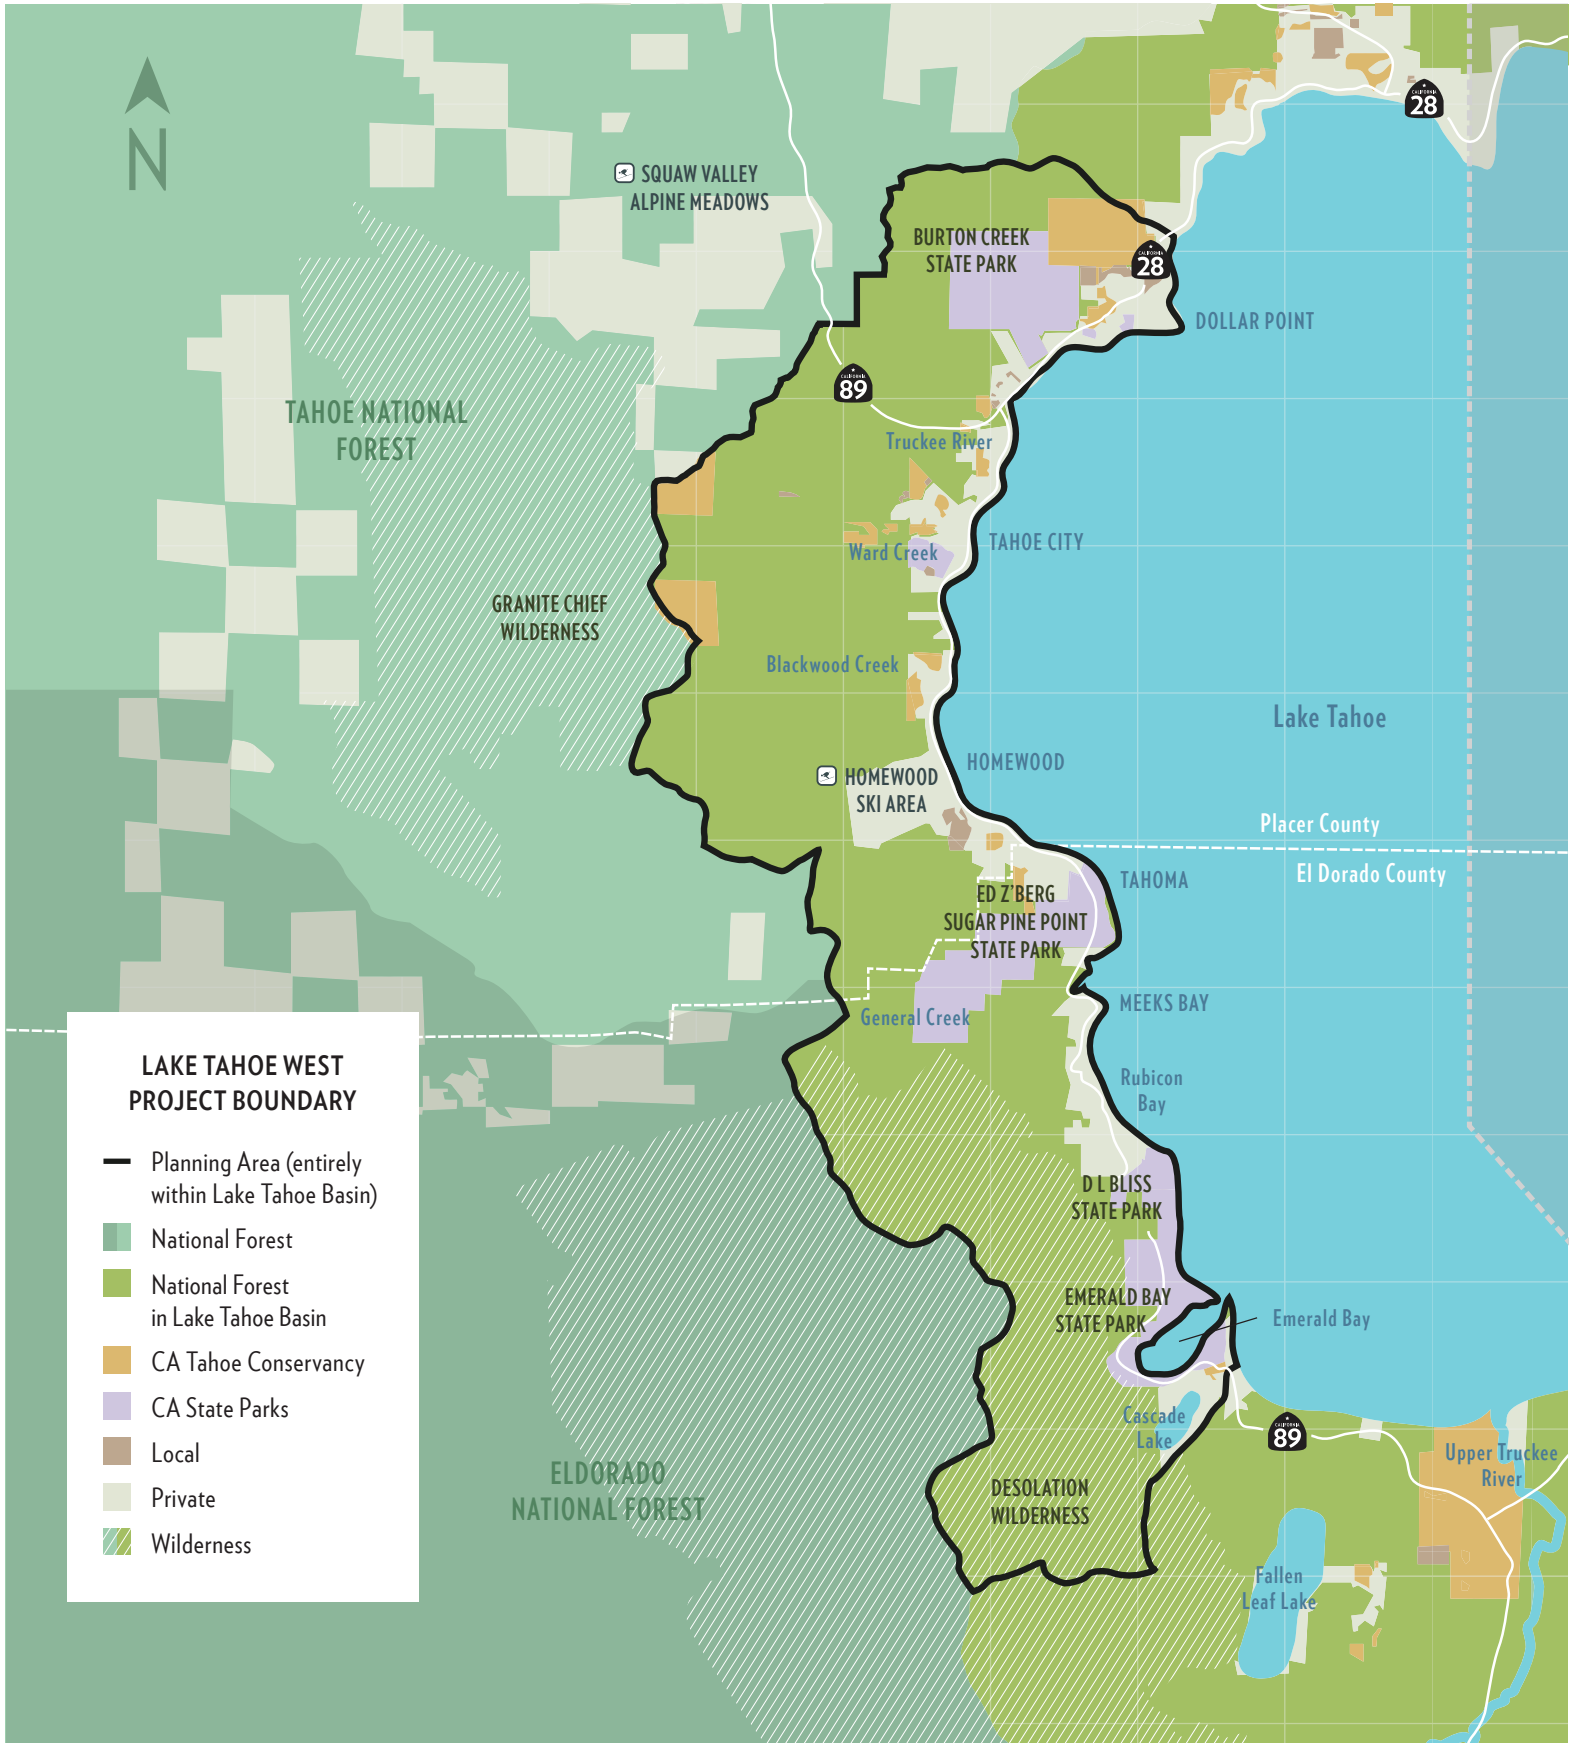

**ATTACHMENT 2
Location Map
Lake Tahoe West National Forest Foundation Grant**

LAKE TAHOE WEST PROJECT BOUNDARY

- Planning Area (entirely within Lake Tahoe Basin)
- National Forest
- National Forest in Lake Tahoe Basin
- CA Tahoe Conservancy
- CA State Parks
- Local
- Private
- Wilderness