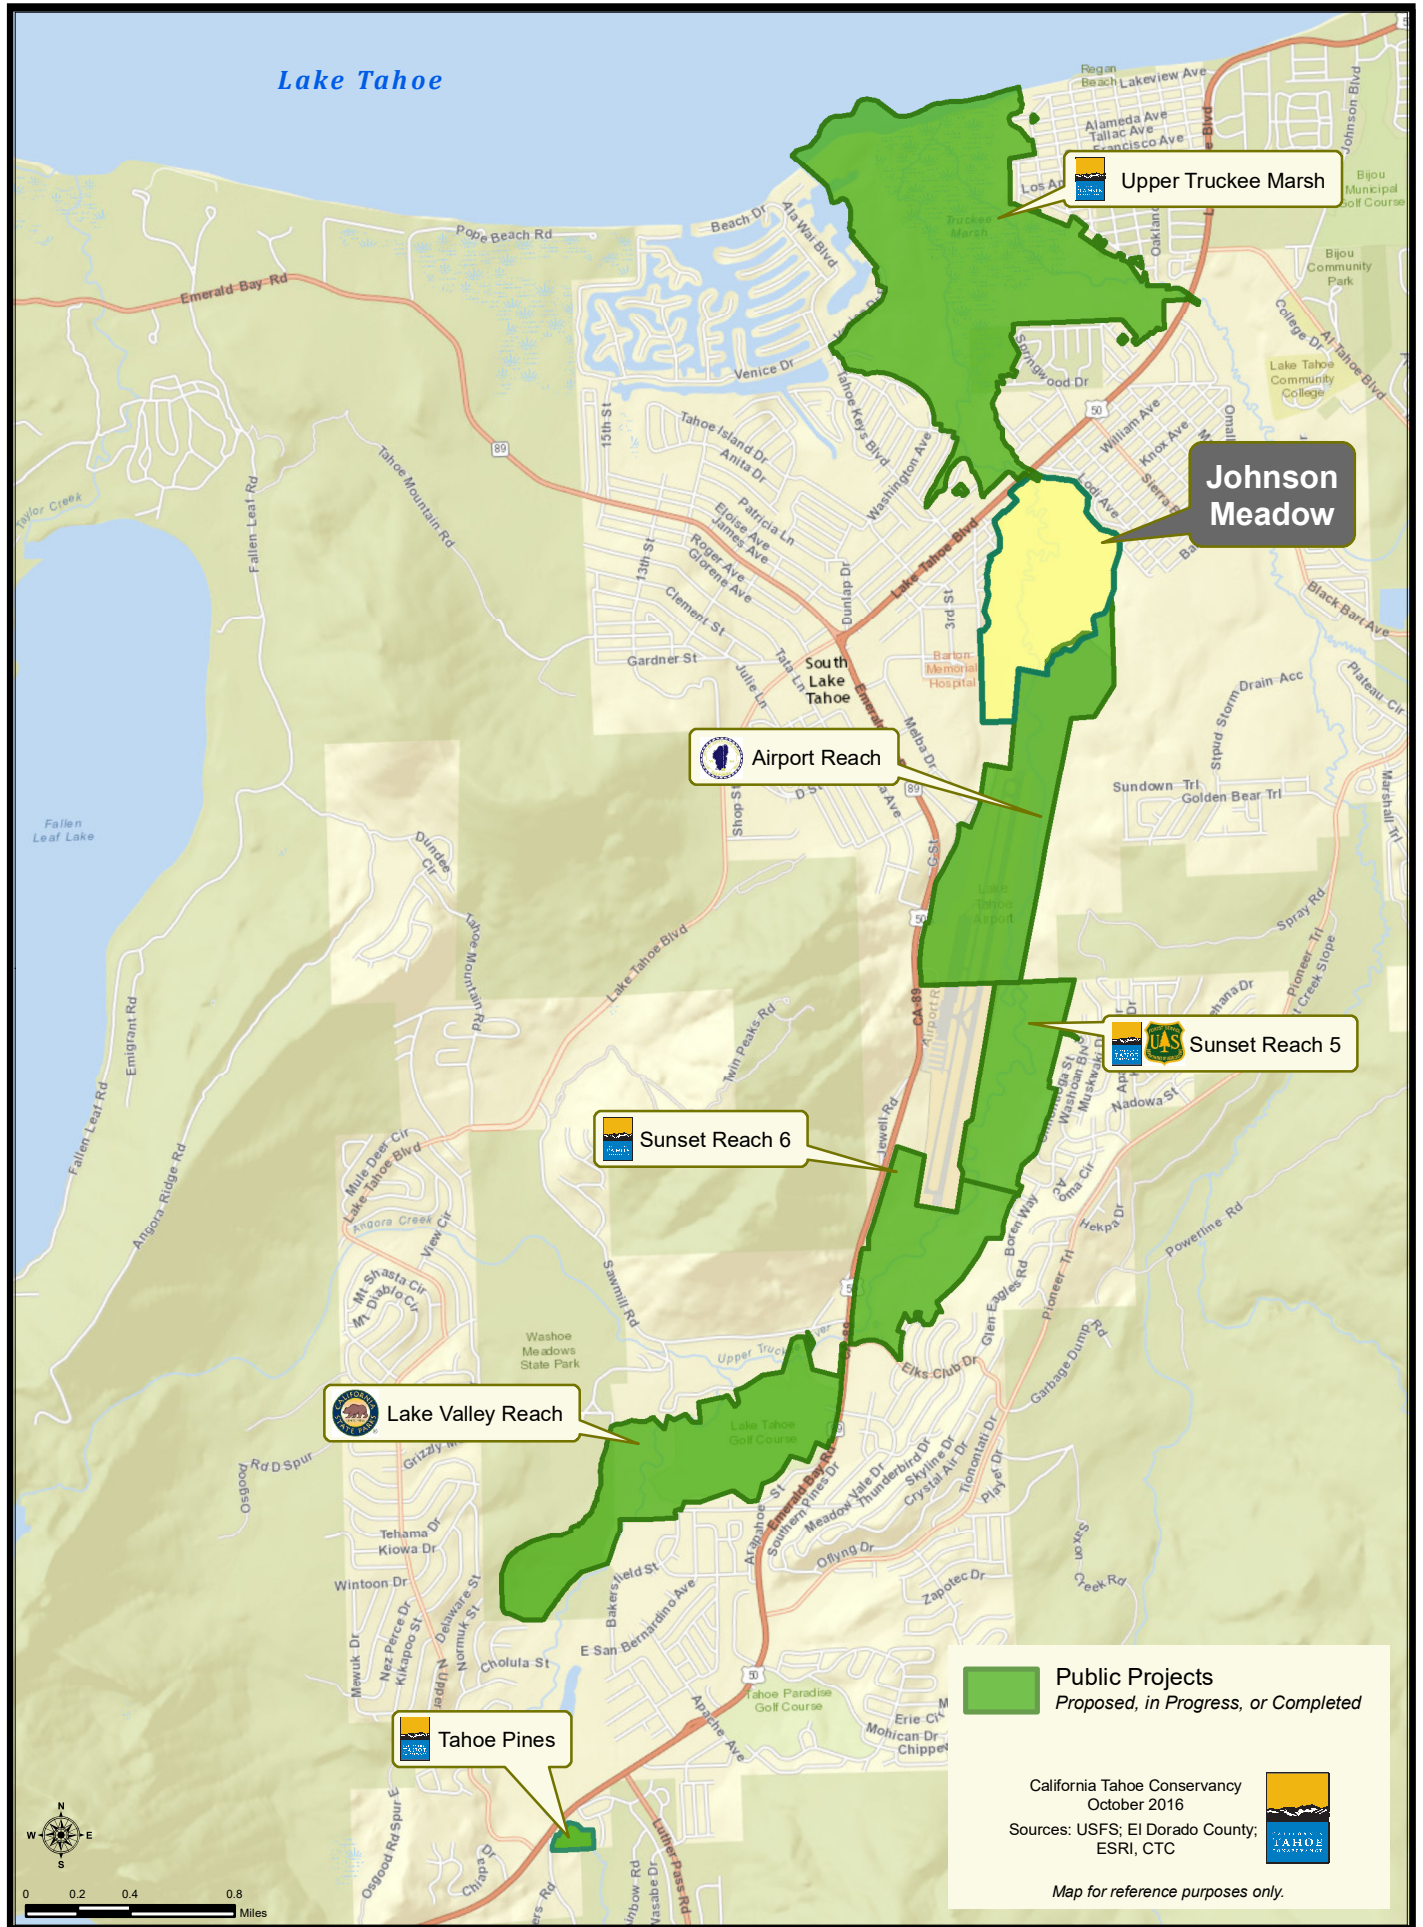

# Johnson Meadow & Upper Truckee River Restoration Projects

Lake Tahoe

Upper Truckee Marsh

Johnson Meadow

Airport Reach

Sunset Reach 5

Sunset Reach 6

Lake Valley Reach

Tahoe Pines

**Public Projects**  
Proposed, in Progress, or Completed

California Tahoe Conservancy  
October 2016

Sources: USFS; El Dorado County;  
ESRI, CTC

Map for reference purposes only.