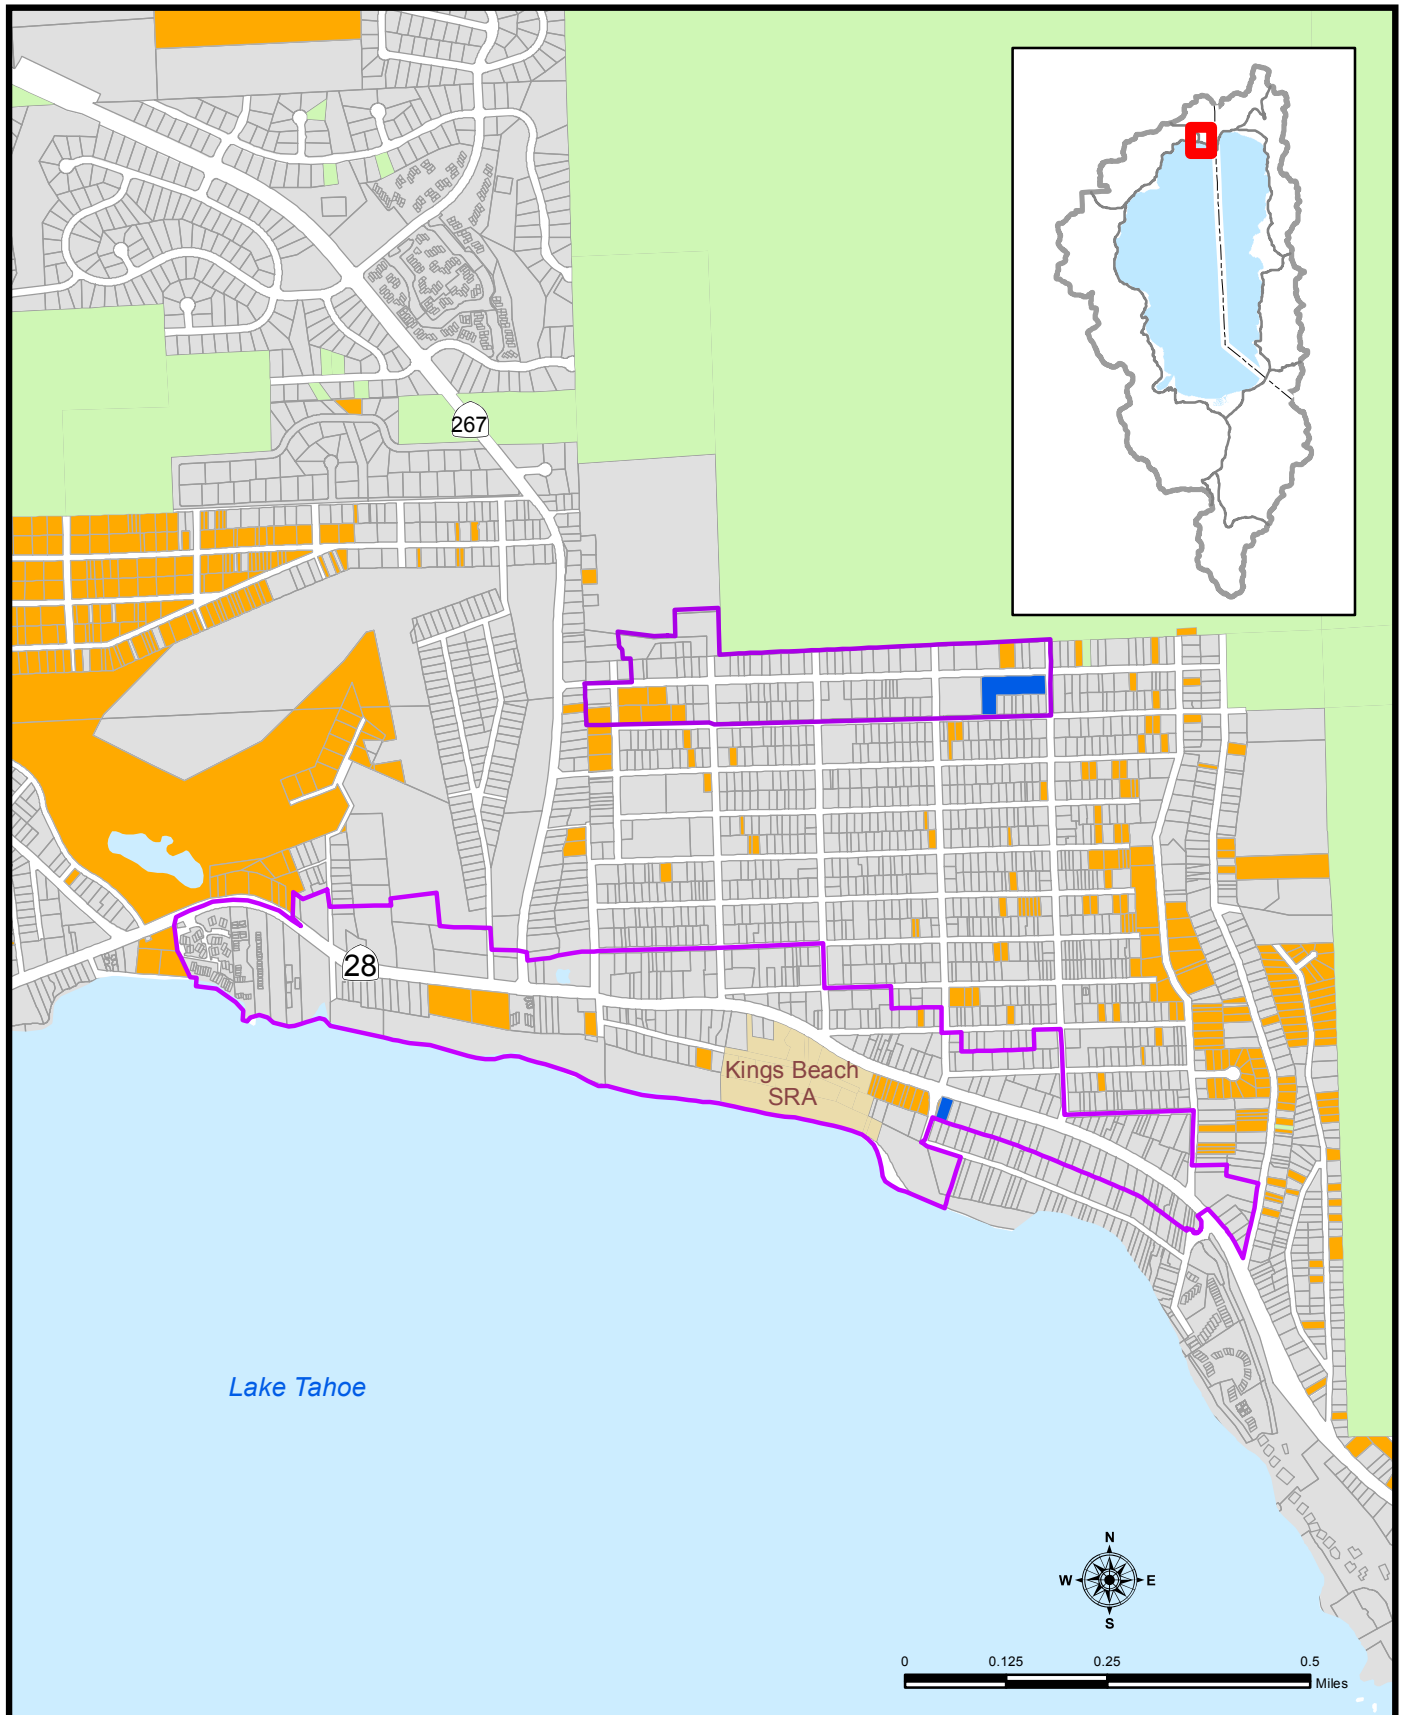

MAP 6 Asset Lands

Ownership

- Conservancy
- U.S. Forest Service
- Town Center/Community Plan
- Area Plan Asset Lands

California Tahoe Conservancy

December 2013

Map for reference purposes only.

Sources: TRPA; Placer County