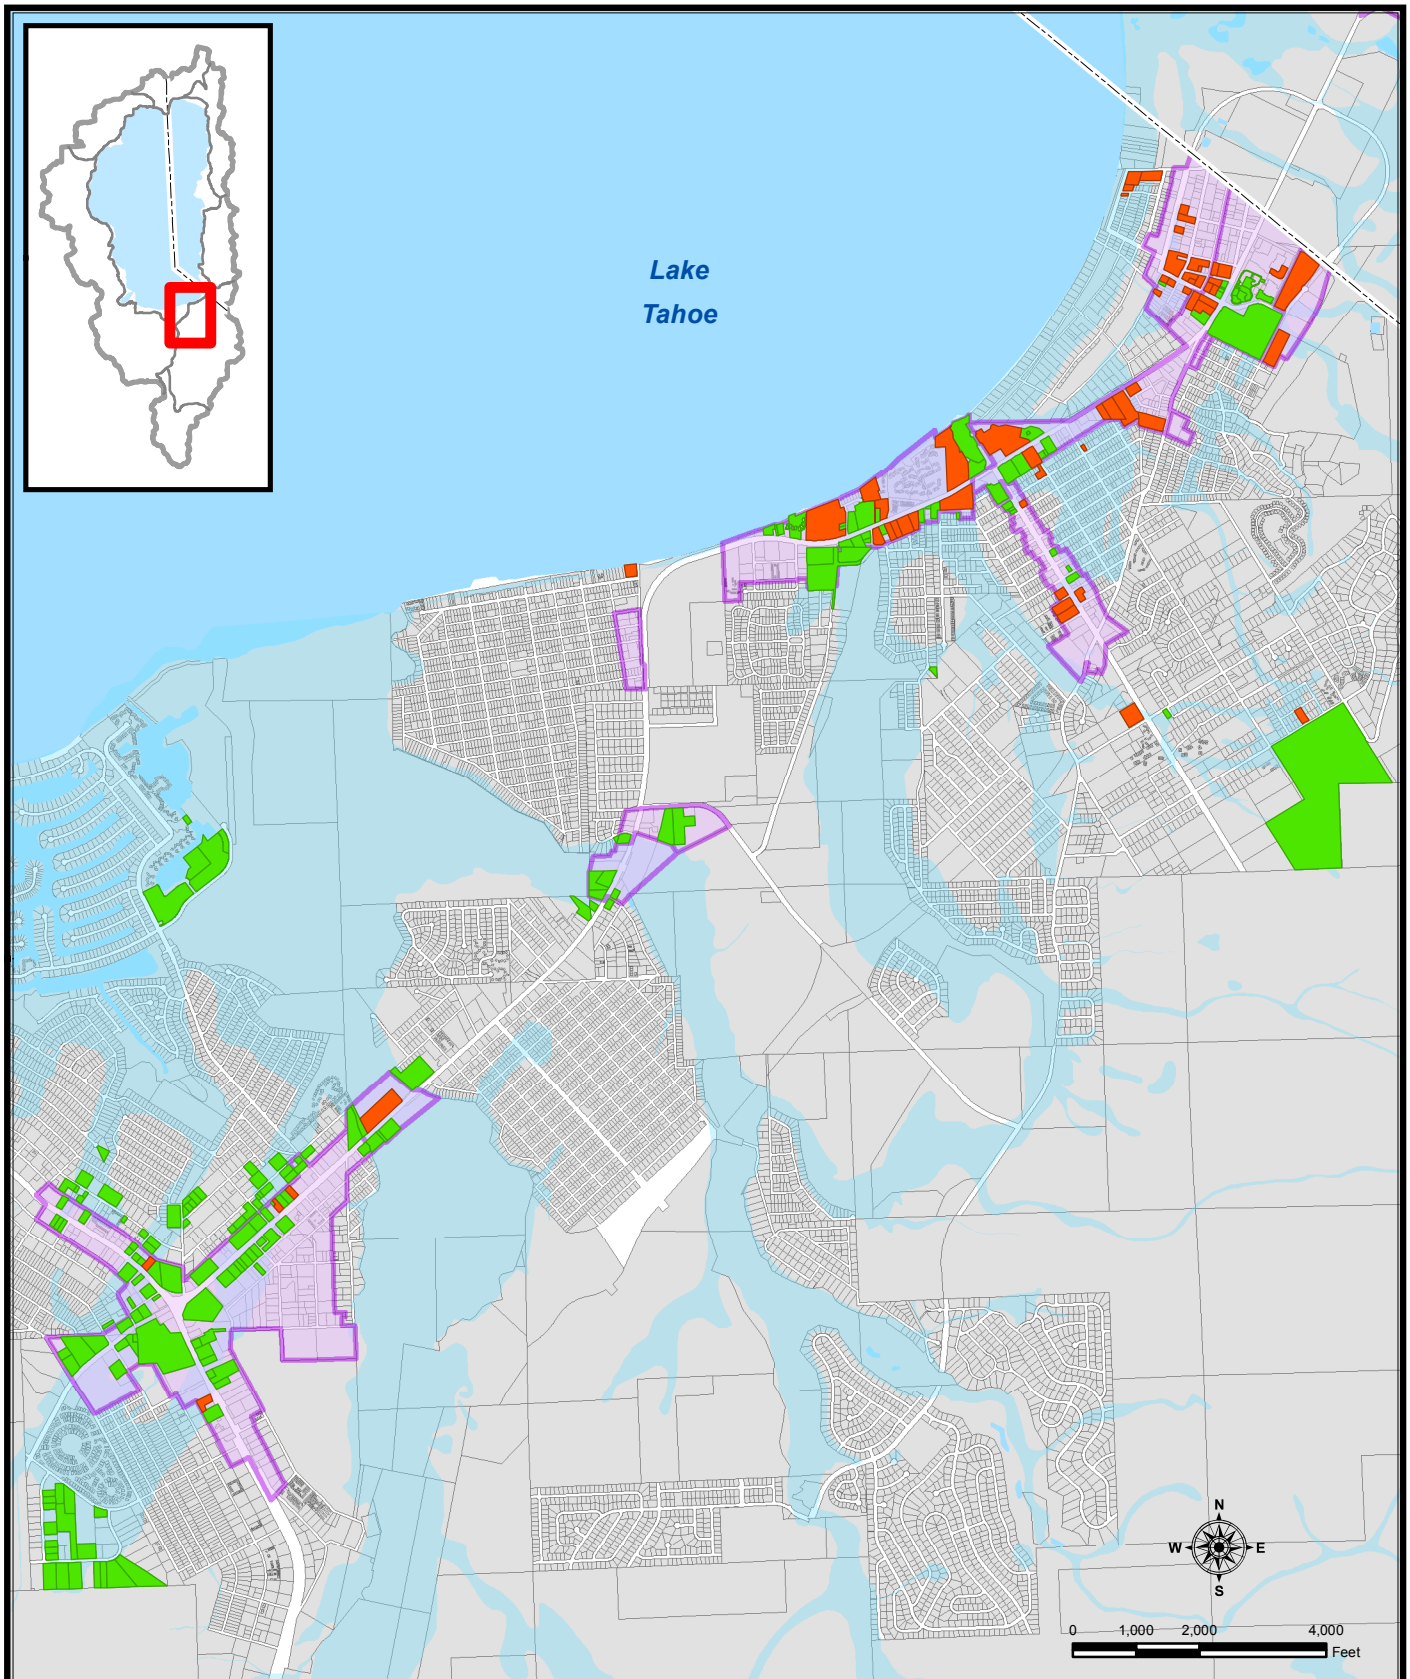

MAP 2
Developed Properties on Sensitive Lands

-  **Hotels/Motels in Sensitive Lands***
-  **Commercial Properties in Sensitive Lands***
-  **Special Planning Districts**
-  **Sensitive Lands (SEZ)**

California Tahoe Conservancy
December 2013

*Map for reference purposes only,
data has not been field verified

Sources: TRPA; USGS