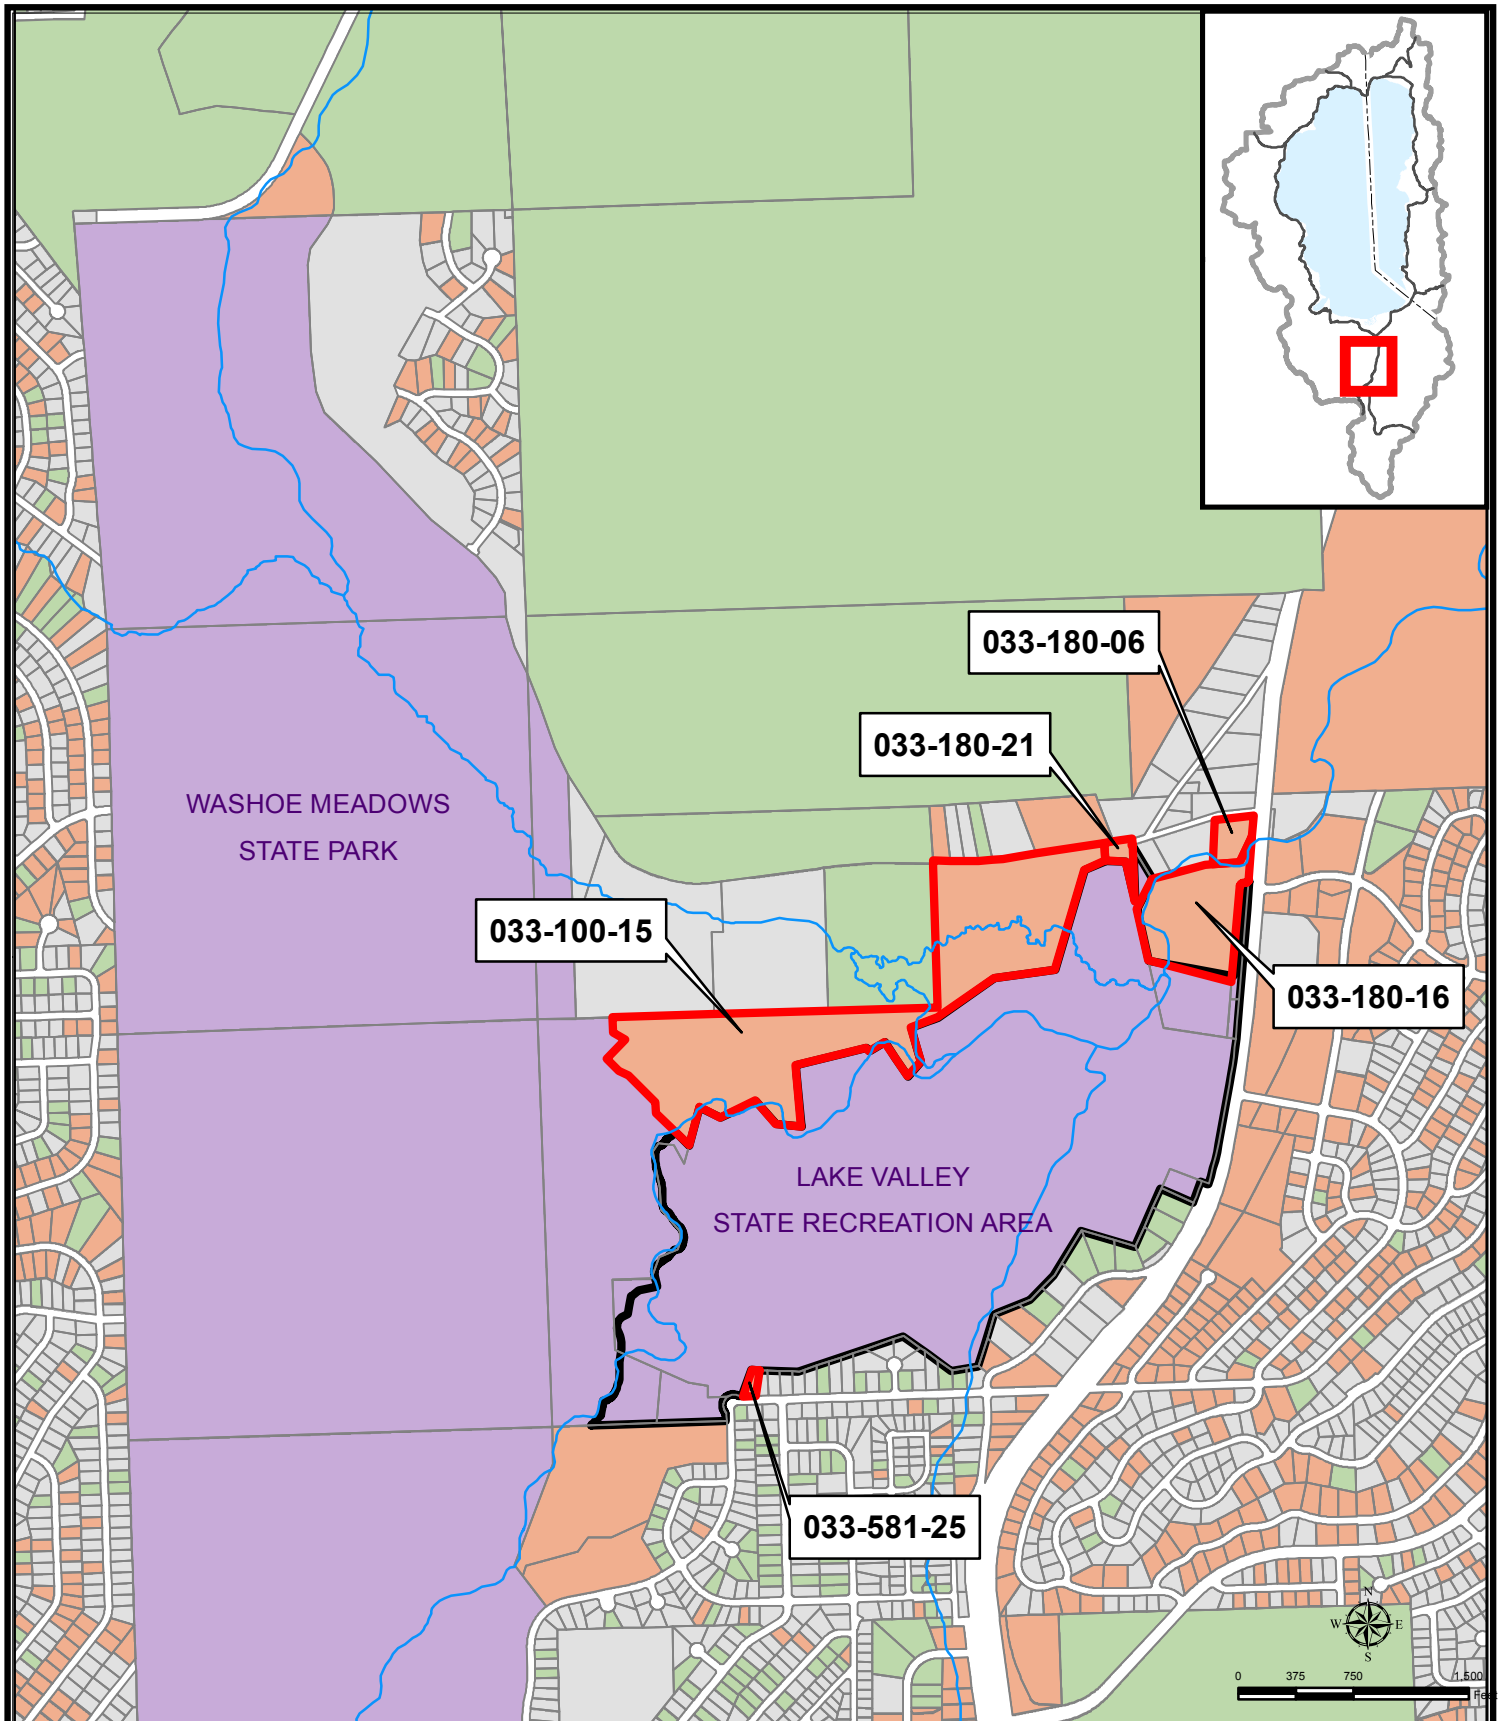

Tahoe Conservancy/State Parks Land Exchange: Lake Valley

Ownership

- CTC
- DPR
- USFS LTBMU

TRANSFER TO DEPARTMENT OF PARKS AND RECREATION

LAKE VALLEY STATE RECREATION AREA

California Tahoe Conservancy

November 2015

Map for reference purposes only.

Sources: TRPA, incl. Bailey SEZ layer; USGS