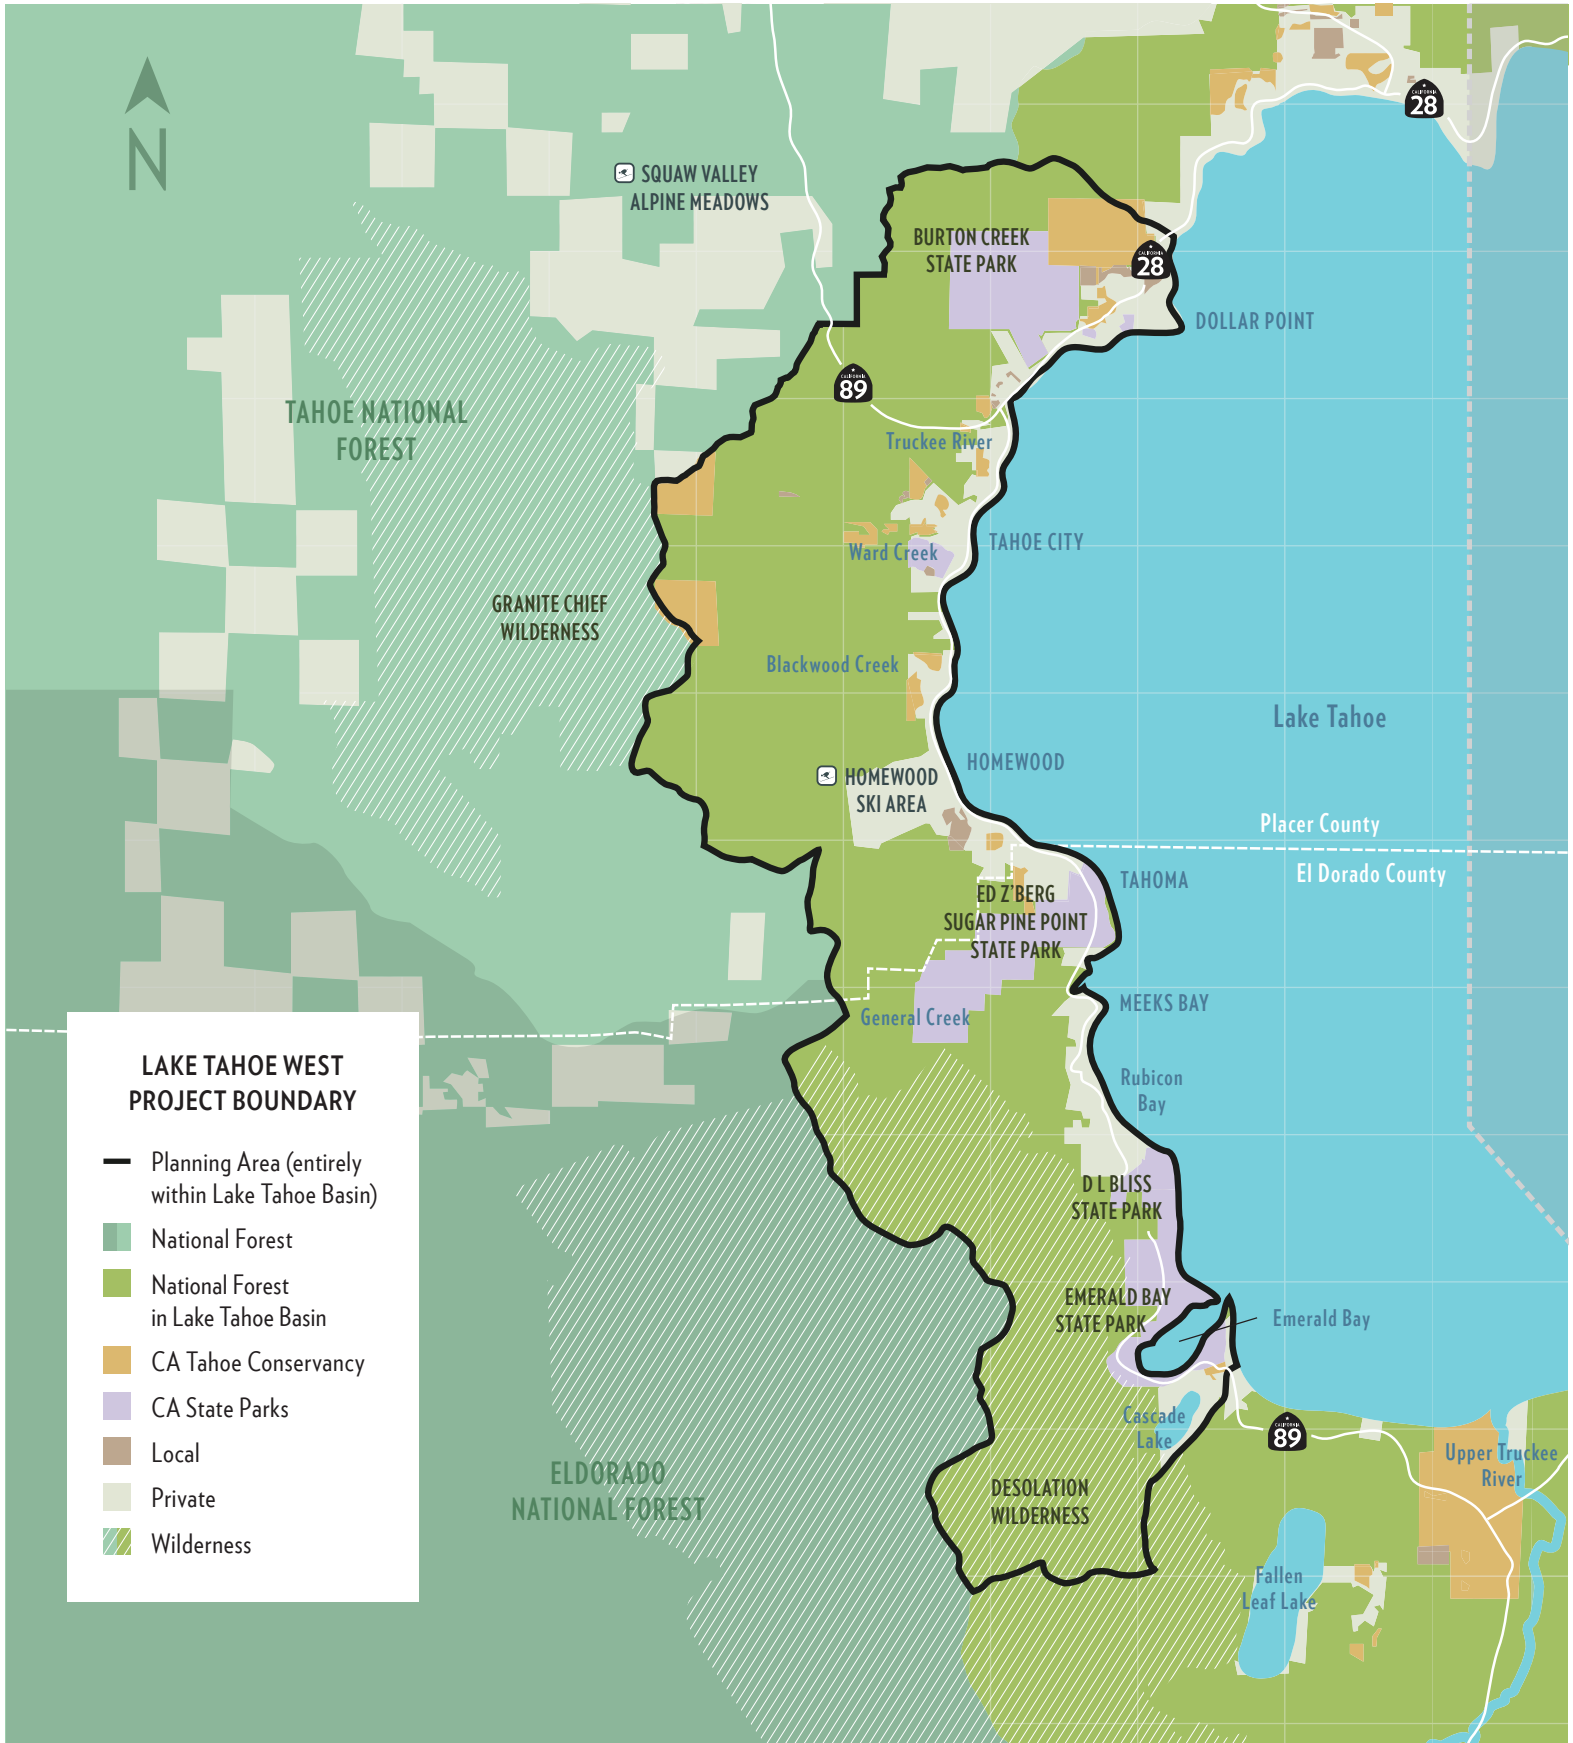

**ATTACHMENT 2  
Location Map  
Lake Tahoe West National Forest Foundation Grant**

**LAKE TAHOE WEST PROJECT BOUNDARY**

- Planning Area (entirely within Lake Tahoe Basin)
- National Forest
- National Forest in Lake Tahoe Basin
- CA Tahoe Conservancy
- CA State Parks
- Local
- Private
- Wilderness