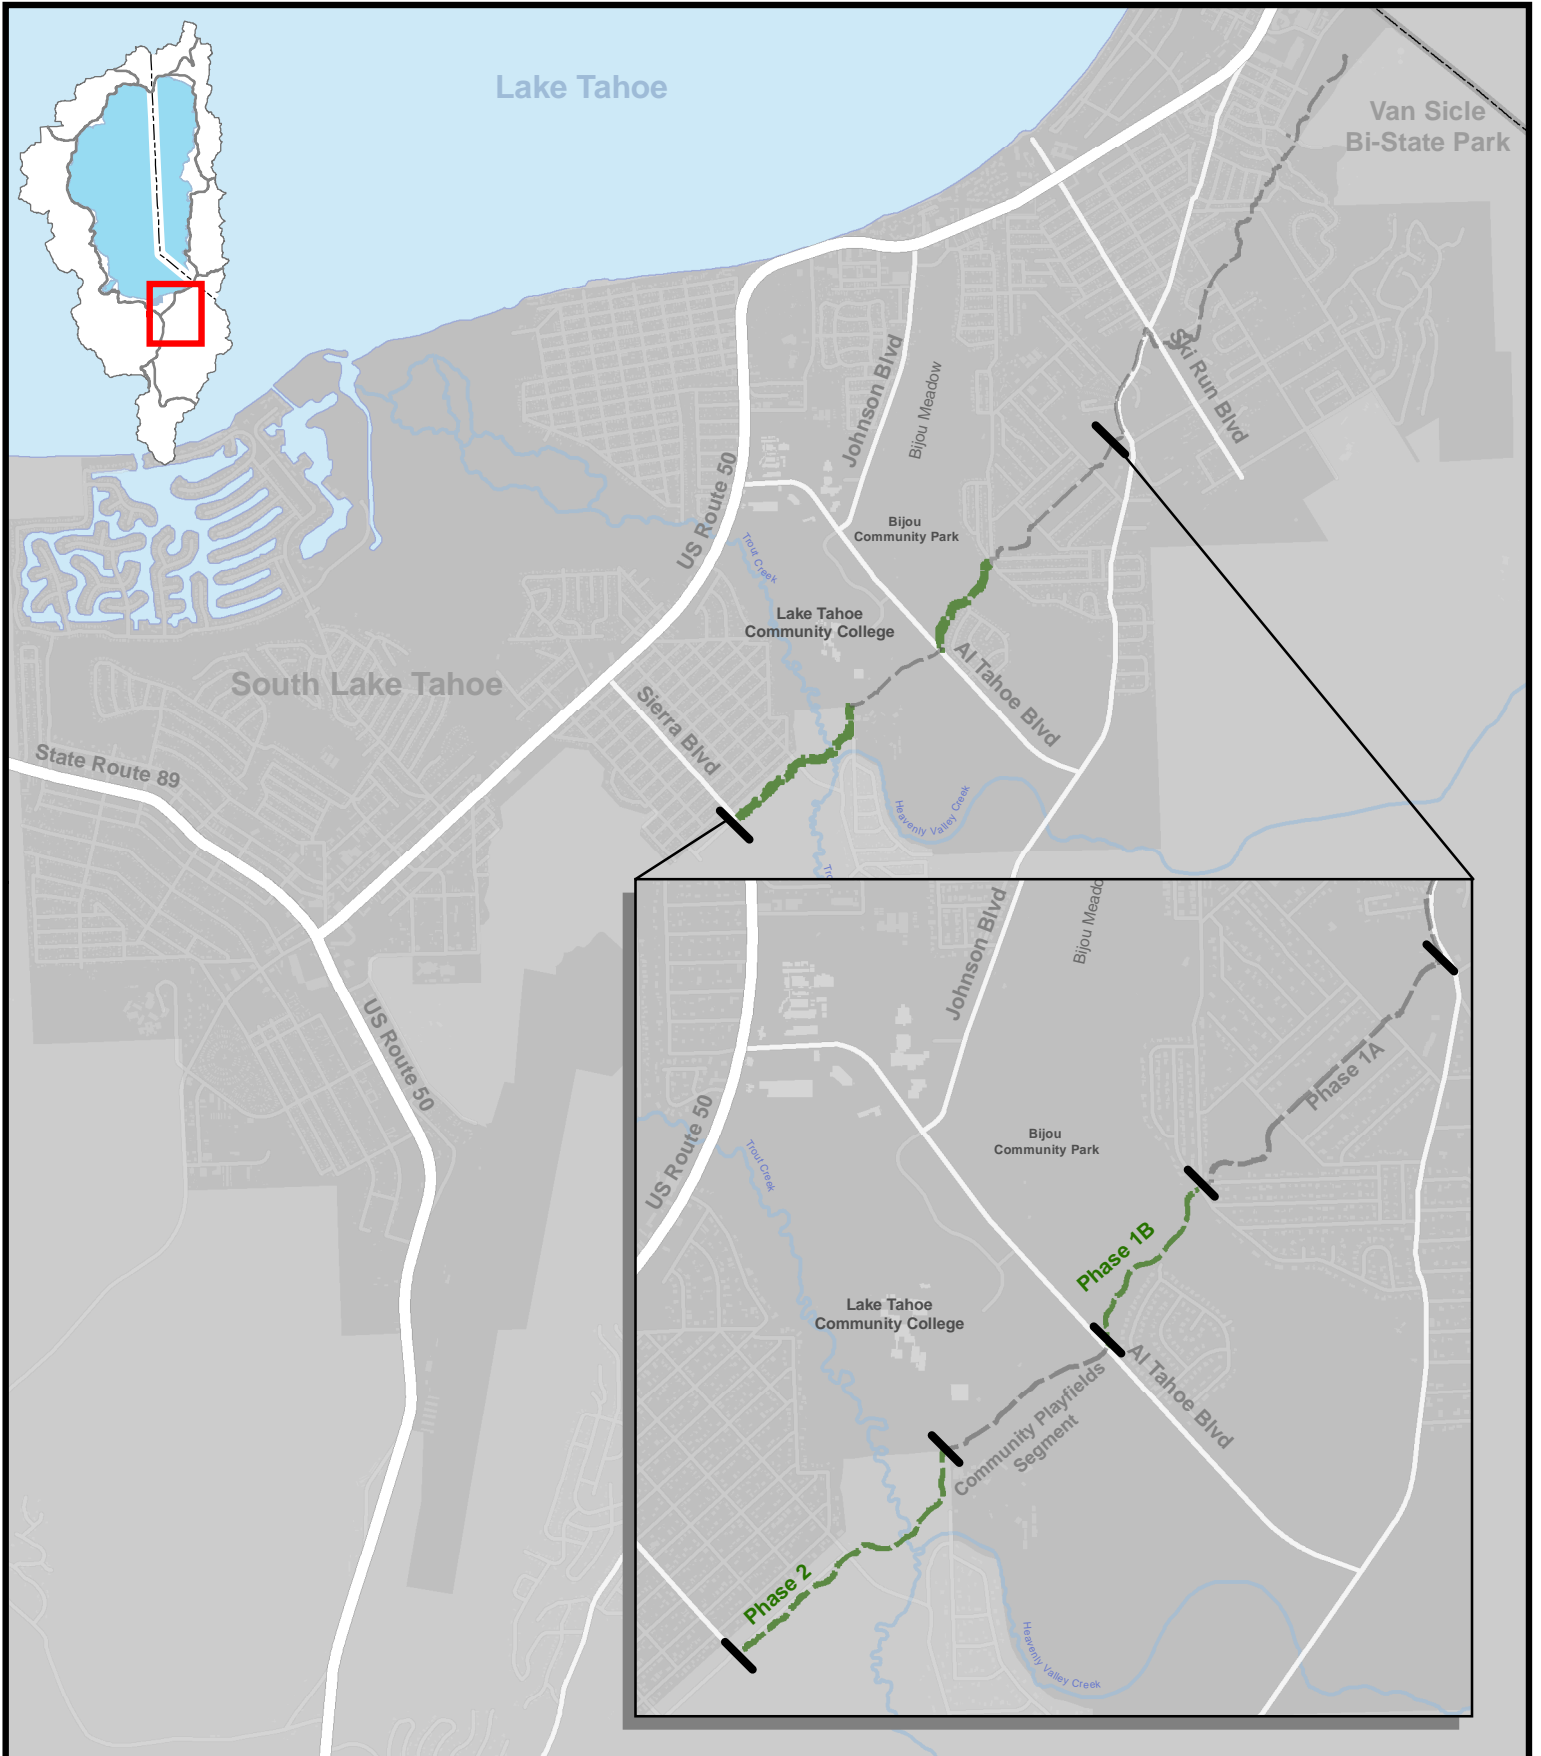

# Figure 1: Project Location

Project Location

California Tahoe Conservancy

November 2015

Map for reference purposes only.

Sources: TRPA; CTC